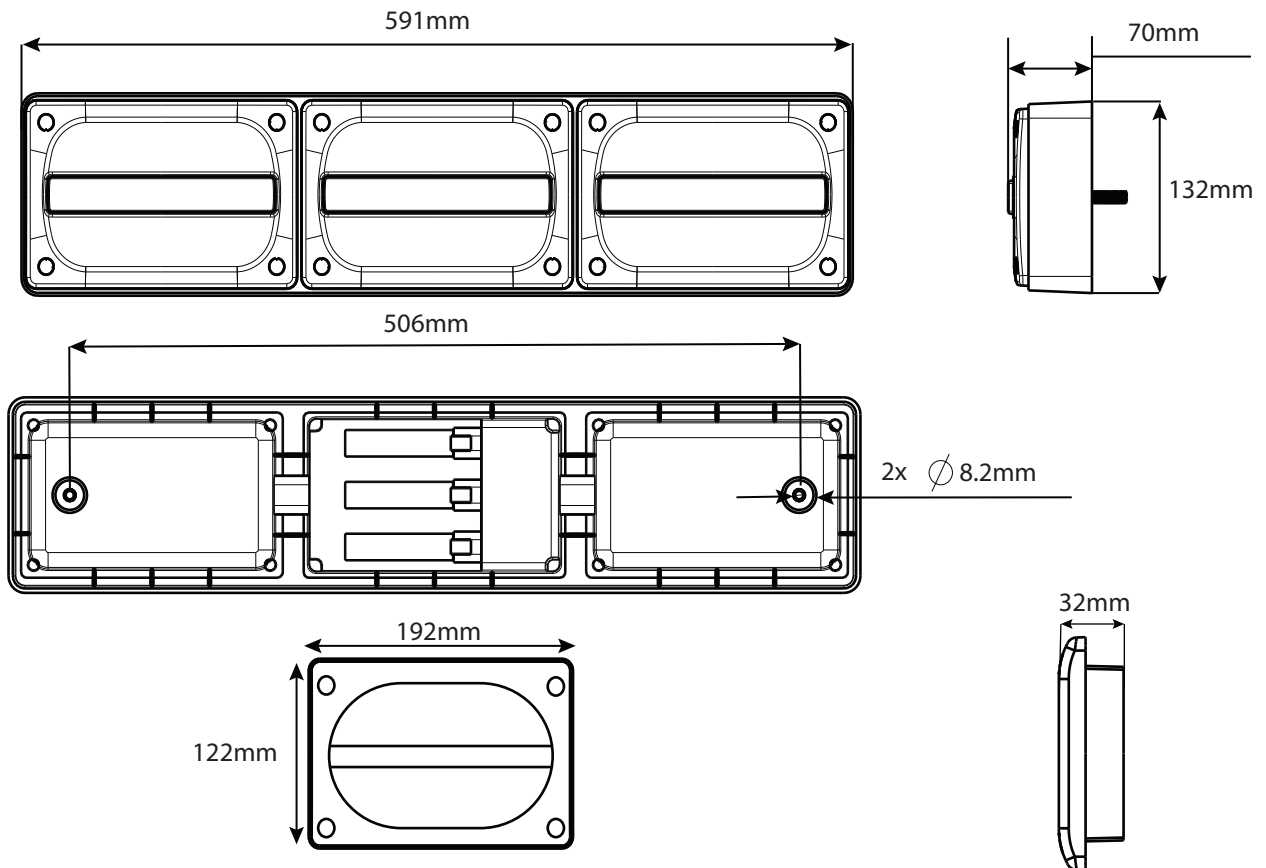

## Stop, Tail & *PROGRESSIVE INDICATOR*

26088ARK-VBL

26085AR-BV

26085CAR-BV

26088CARK-VBL

Part No	Description
26085CAR-BV	Triple Stop/Tail, <b>Progressive Indicator</b> (Red,Clear/Amber)
26085AR-BV	Triple Stop/Tail, <b>Progressive Indicator</b> (Red,Amber)
Spare Parts	
26088CARK-VBL	Stop, Tail & Indicator Insert Only (Red,Clear/Amber)
26088ARK-VBL	Stop, Tail & Indicator Insert Only (Red/Amber)
26085H	Housing to Suit 26085AR-BV & 26085CAR-BV

## Technical Drawing