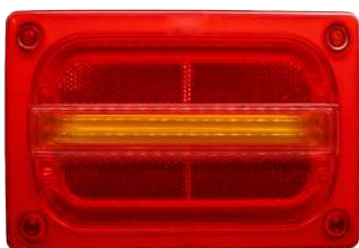

# NEW LED Rear Combination Lamp

## Stop, Tail & *PROGRESSIVE INDICATOR*

26088ARK-VBL

26085AR-BV

26085CAR-BV

26088CARK-VBL

Part No	Description
26085CAR-BV	Triple Stop/Tail, <b>Progressive Indicator</b> (Red,Clear/Amber)
26085AR-BV	Triple Stop/Tail, <b>Progressive Indicator</b> (Red,Amber)
Spare Parts	
26088CARK-VBL	Stop, Tail & Indicator Insert Only (Red,Clear/Amber)
26088ARK-VBL	Stop, Tail & Indicator Insert Only (Red/Amber)
26085H	Housing to Suit 26085AR-BV & 26085CAR-BV

## Features:

- ADR Approved
- OEM Endorsed
- Progressive Indicator
- Moulded Deutsch Connection
- Power Distribution Box
- 12/24 Dual Voltage
- IP67 Rated Water/Dust Proof
- Heavy Duty Polycarbonate Lens
- Security Caps
- 5 Year Warranty