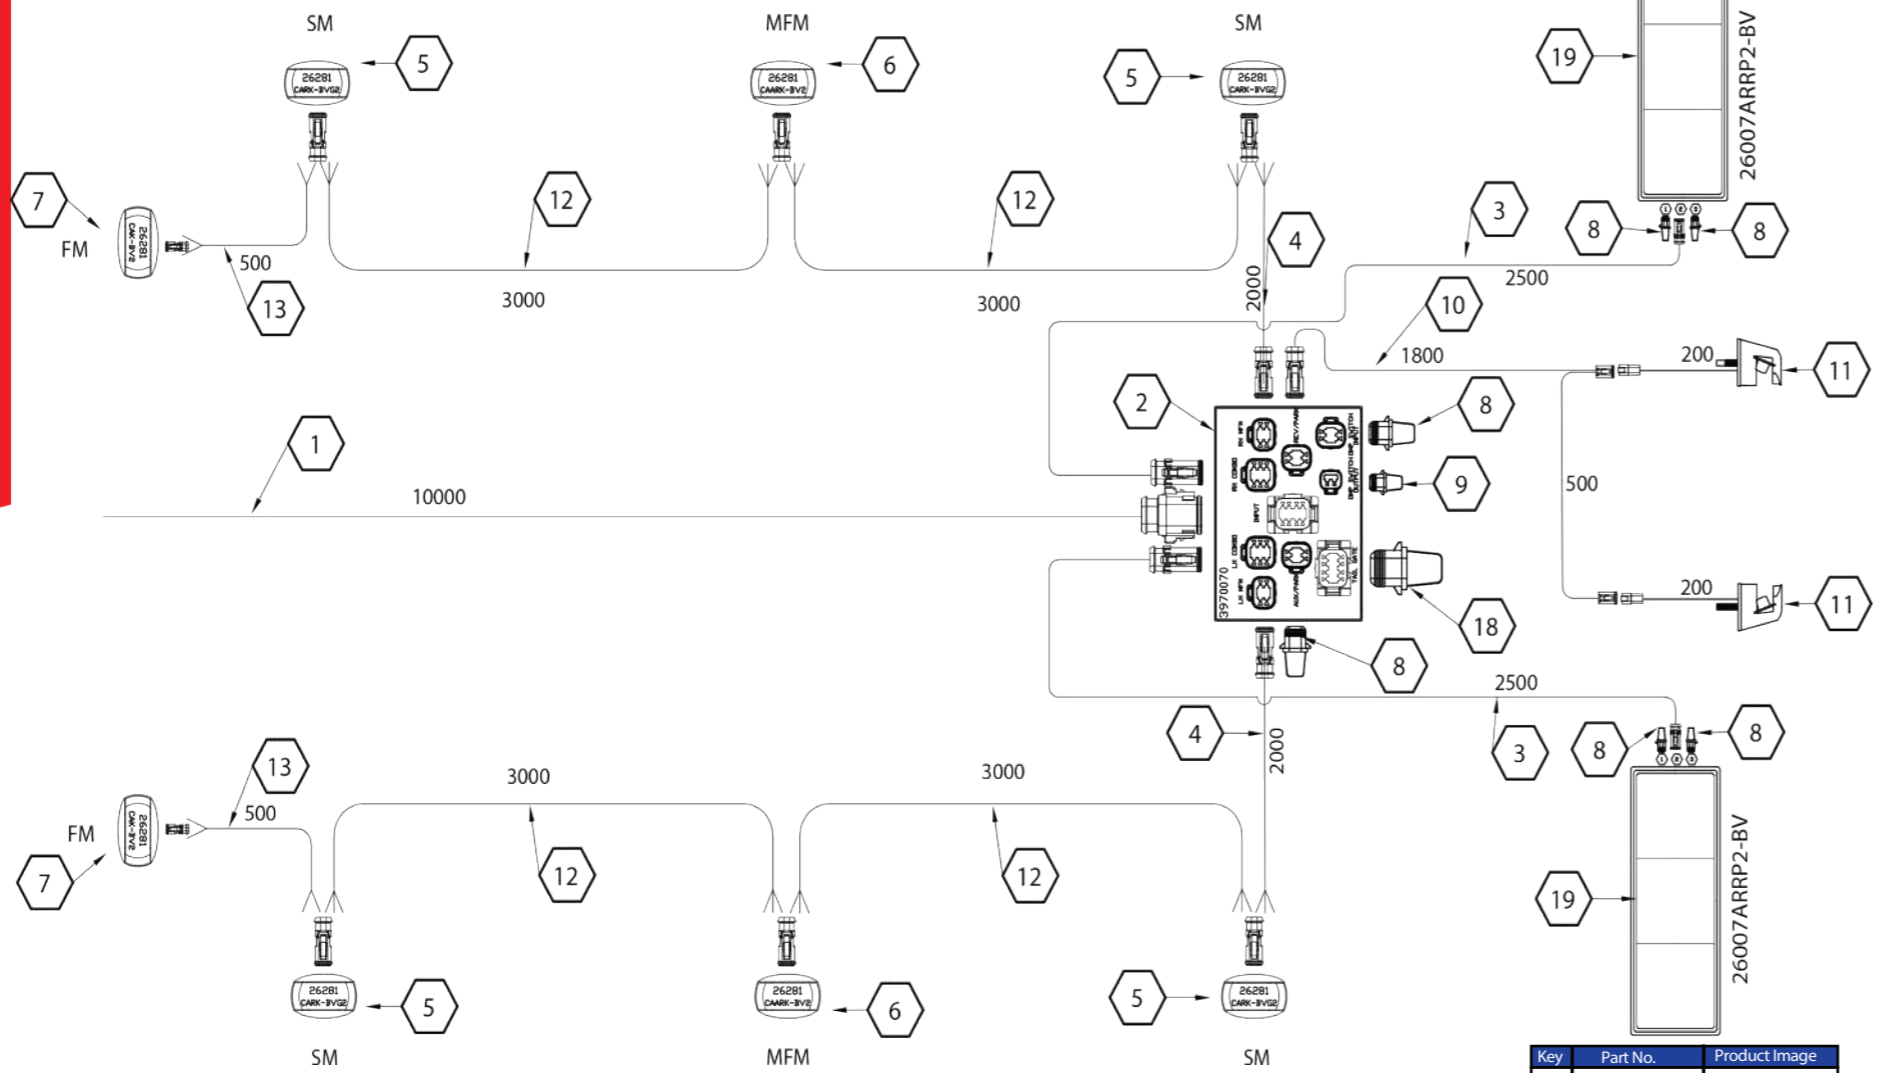

3 Axle Dog Trailer with 26007ARRP2-BV

Part List.

SAP Part No.	Description	Qty
1	3273188 HARN 8SE-C/S@10000MM	1
2	3970070 IDM - TIPPER	1
3	3270530 HARN 6SE-6SE @2500MM	2
4	3273189 HARN 4SE-F TERM@2000, 3 CORE	2
5	132628102101 26281CARK-BVG2	4
6	132628102091 26281CAARK-BV2	2
7	132628122051 26281CAK-BV2	2
8	136901002011 4 WAY CAVITY PLUG	2
9	136901002031 2 WAY CAVITY PLUG	1
10	3272879 HARN 4SE-4SE @1800	1

SAP Part No.	Description	Qty
11	132680762121 26807N-2BV	2
12	3272502 3 CORE LUCIDITY LINK@3000MM	4
13	3270937 LUCIDITY LINK @500MM	2
18	136901002041 69010-4 DT 8 WAY CAVITY PLUG	1
19	132600702151 26007ARRP2-BV /MOLDED DEUTSCH CONNECTORS	2

Key	Part No.	Product Image
6	26281 CAARK-BV2	
5	26281 CARK-BVG2	
7	26281 CAK-BV2	
19	26007ARRP2-BV	
11	26807N-2BV