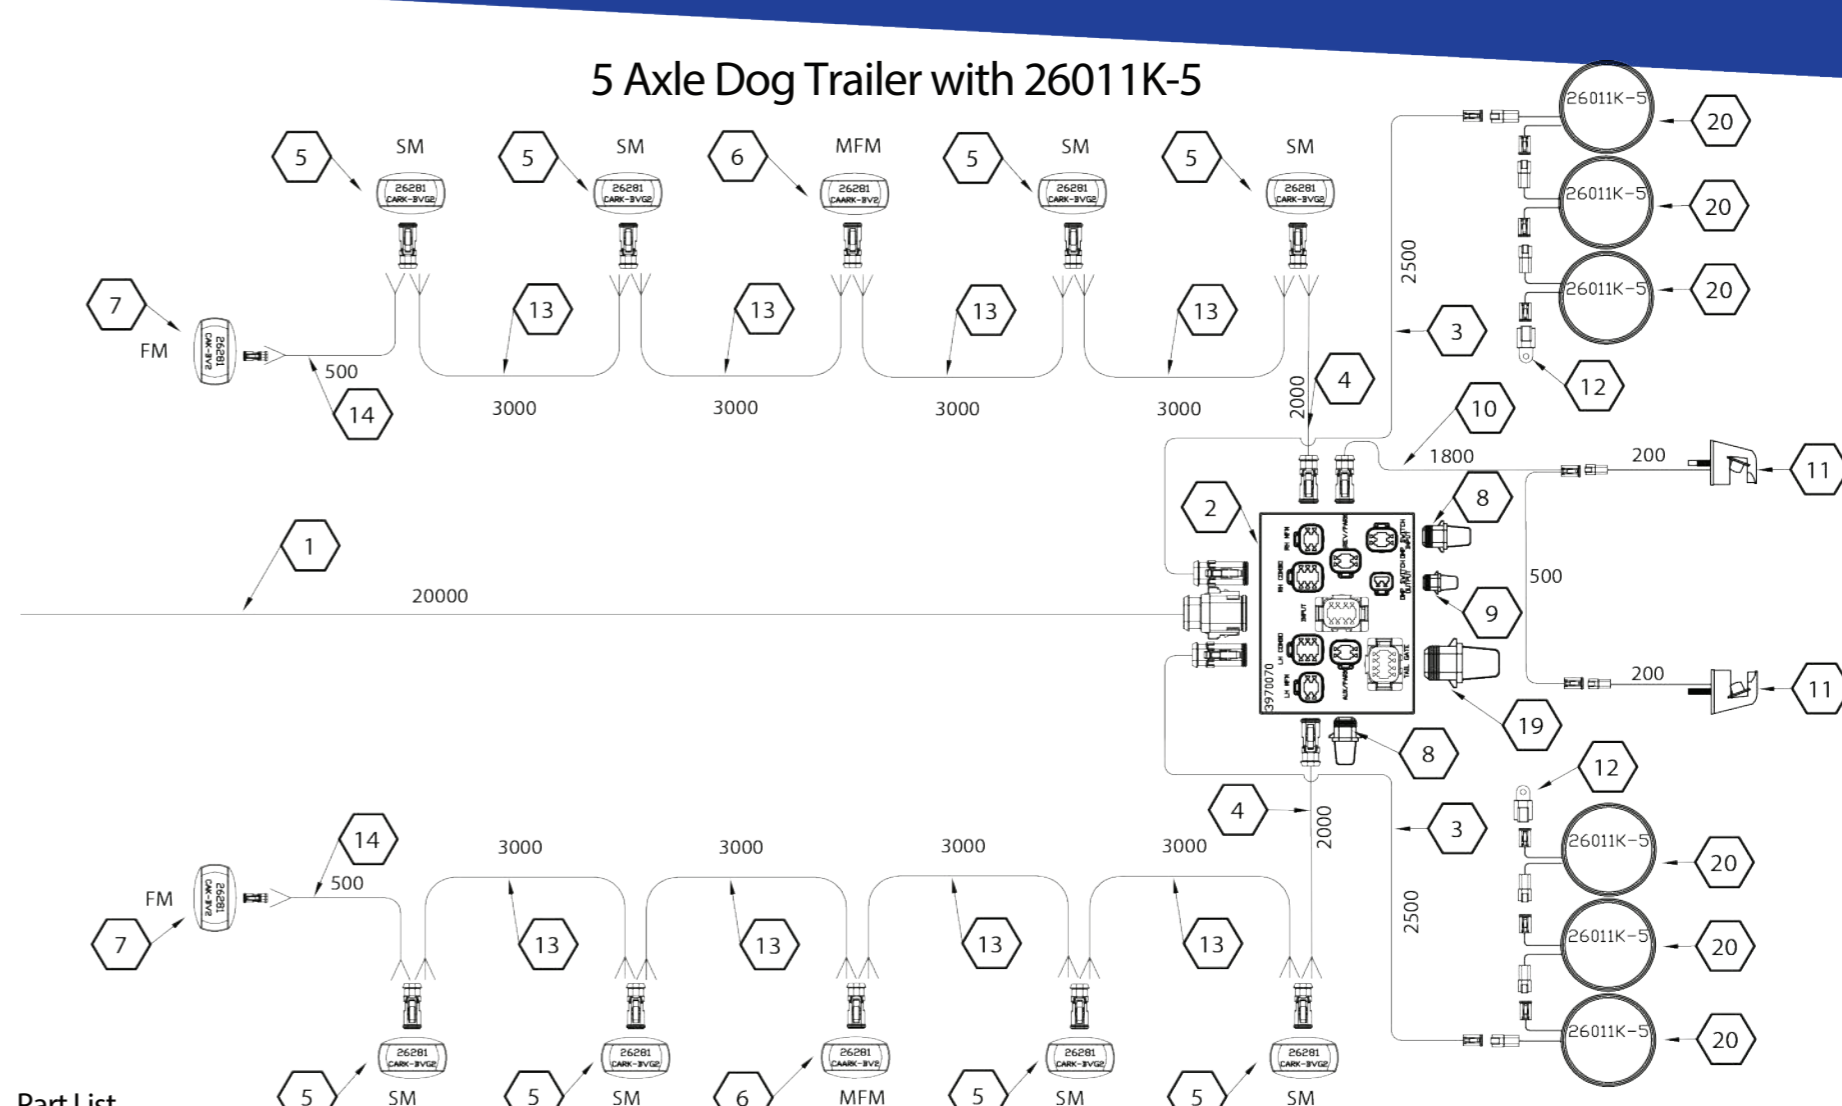

5 Axle Dog Trailer with 26011K-5

Part List.

SAP Part No.	Description	Qty	
1	3273192	HARN 8SE-C/S@10000MM	1
2	3970070	IDM - TIPPER	1
3	3270530	HARN 6SE-6SE @2500MM	2
4	3273189	HARN 4SE-F TERM@2000, 3 CORE	2
5	132628102101	26281CARK-BVG2	8
6	132628122051	26281CAARK-BV2	2
7	132628102091	26281CAK-BV2	2
8	136901002011	4 WAY CAVITY PLUG	2
9	136901002031	2 WAY CAVITY PLUG	1
10	3272879	HARN 4SE-4SE @1800	1

SAP Part No.	Description	Qty	
11	132680762121	26807N-2BV	2
12	19972-0125	PROTECTIVE CAP FOR 6 WAY	2
13	3272502	3 CORE LUCIDITY LINK@3000MM	8
14	3270937	LUCIDITY LINK @500MM	2
19	136901002041	69010-4 DT 8 WAY CAVITY PLUG	1
20	132201812241	26011K-5 LINK (BK)	6

Key	Part No.	Product Image
6	26281CAARK-BV2	
5	26281CARK-BVG2	
7	26281CAK-BV2	
20	26011K-5	
11	26807N-2BV