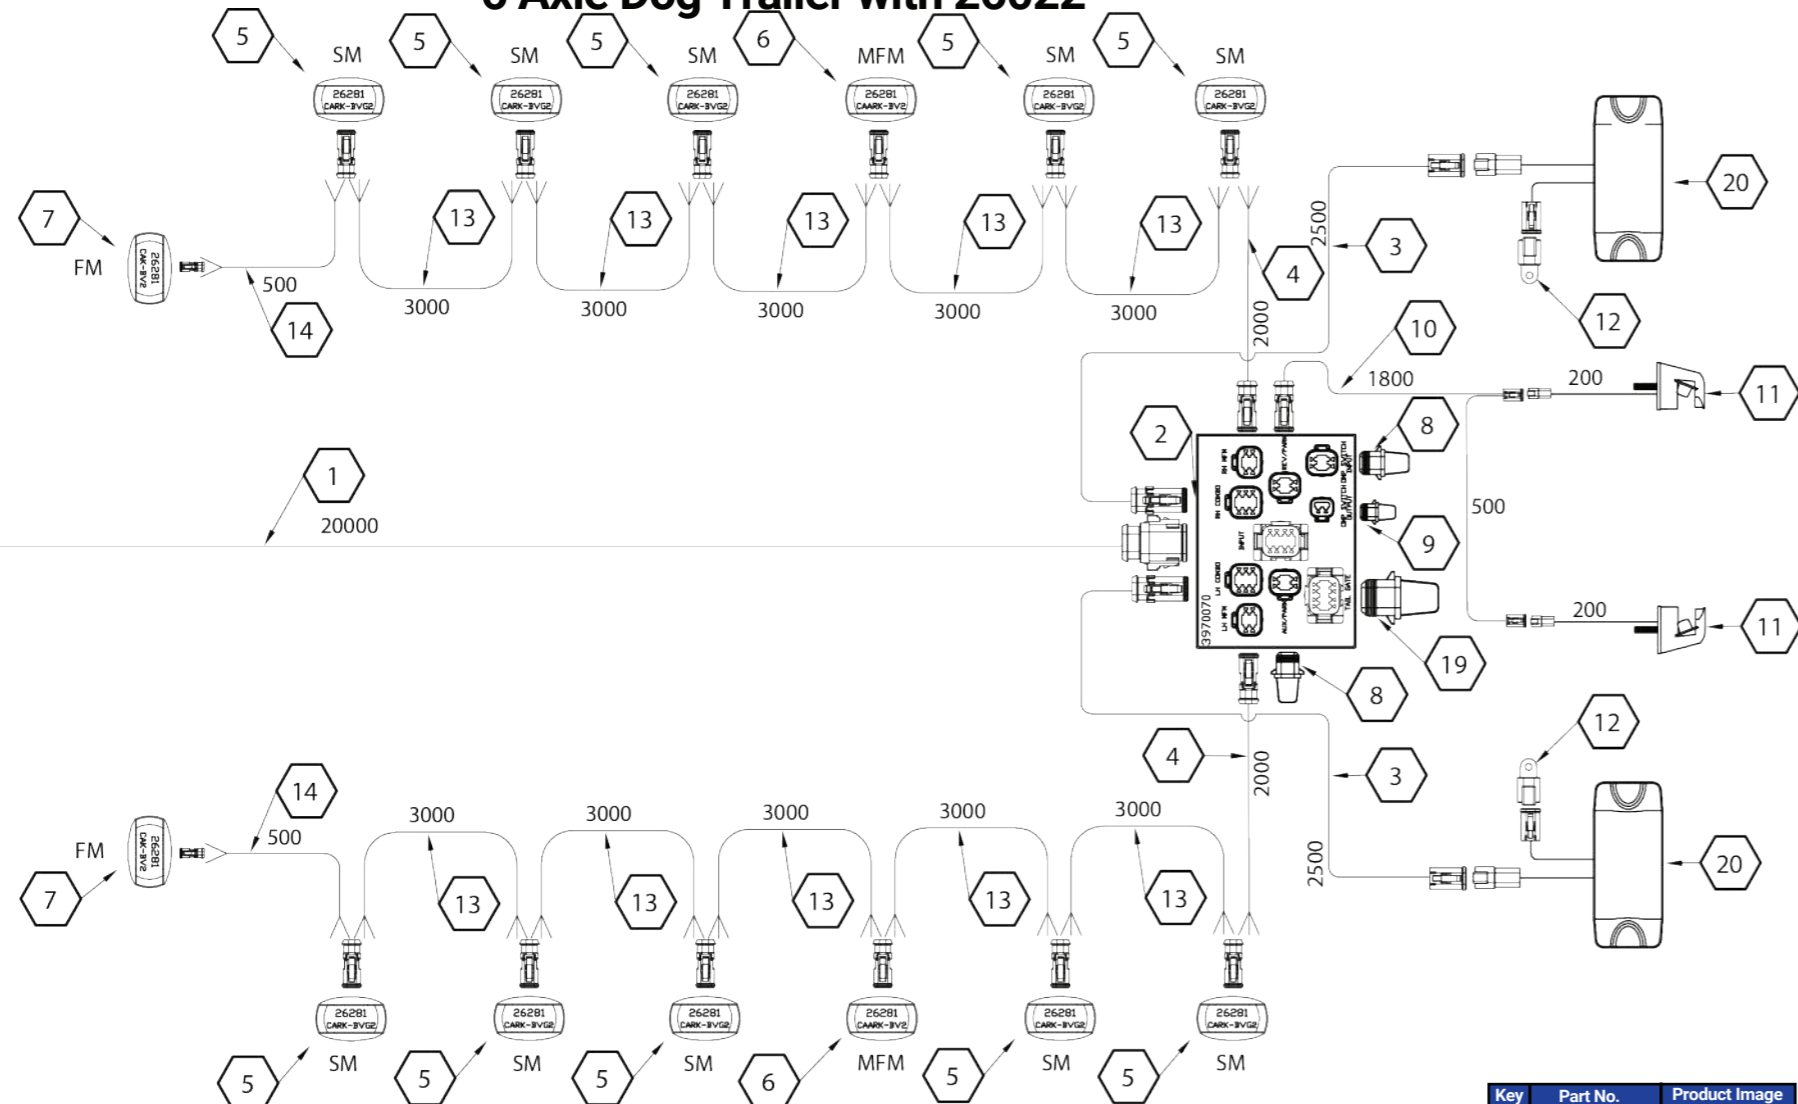

6 Axle Dog Trailer with 26022

Part List.

SAP Part No.	Description	Qty
1	3273194 HARN 8SE-C/S@1000MM	1
2	3970070 IDM - TIPPER	1
3	3270530 HARN 6SE-6SE @2500MM	2
4	3273189 HARN 4SE-F TERM@2000, 3 CORE	2
5	132628102101 26281CARK-BVG2	10
6	132628102091 26281CAARK-BV2	2
7	132628122051 26281CAK-BV2	2
8	136901002011 4 WAY CAVITY PLUG	2
9	136901002031 2 WAY CAVITY PLUG	1
10	3272879 HARN 4SE-4SE @1800	1

SAP Part No.	Description	Qty
11	132680762121 26807N-2BV	2
12	19972-0125 PROTECTIVE CAP FOR 6 WAY	2
13	3272502 3 CORE LUCIDITY LINK@3000MM	10
14	3270937 LUCIDITY LINK @500MM	2
19	136901002041 69010-4 DT 8 WAY CAVITY PLUG	1
20	132602202051 26022NCCAR-1G(BK) LUCIDITY LINK 6SE/6PE	2

Key	Part No.	Product Image
6	26281CAARK-BV2	
5	26281CARK-BVG2	
7	26281CAK-BV2	
20	26022NCCAR-1G	
11	26807N-2BV