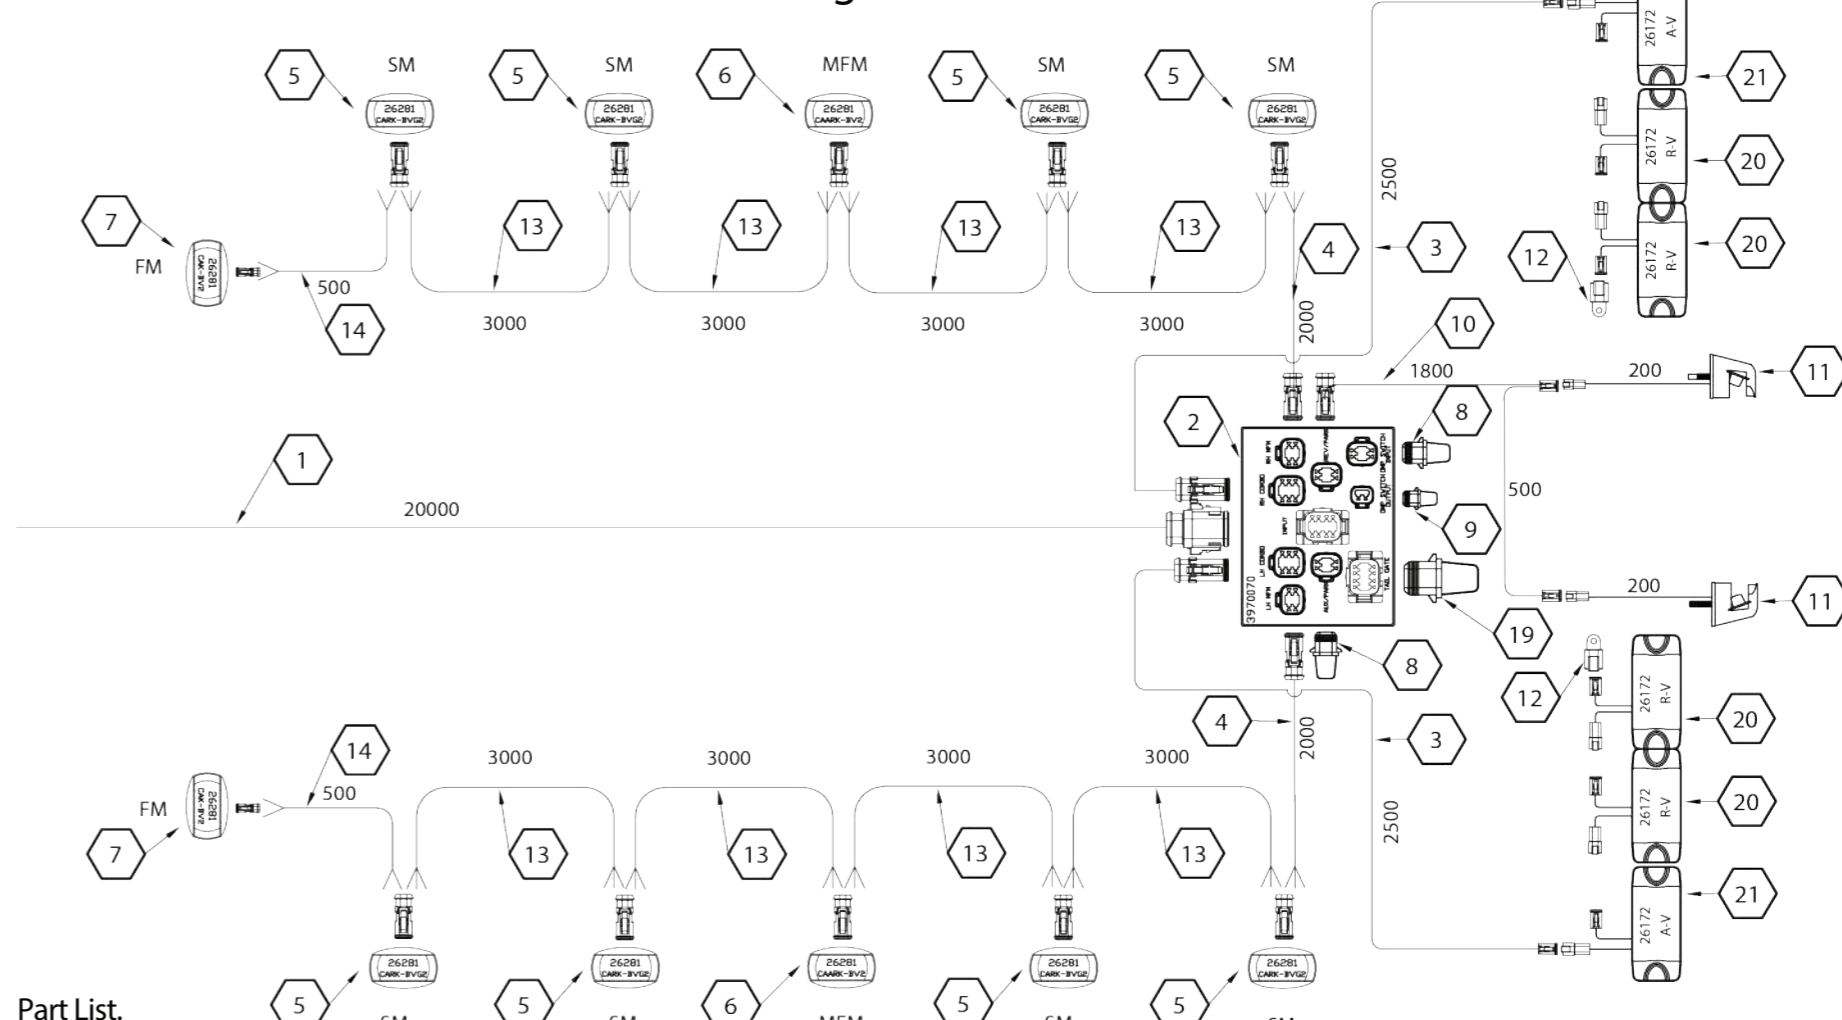

5 Axle Dog Trailer with 26172

Part List.

SAP Part No.	Description	Qty	
1	3273194	HARN 8SE-C/S@10000MM	1
2	3970070	IDM - TIPPER	1
3	3270530	HARN 6SE-6SE @2500MM	2
4	3273189	HARN 4SE-F TERM@2000, 3 CORE	2
5	132628102101	26281CARK-BVG2	8
6	132628102091	26281CAK-BV2	2
7	132628122051	26281CAARK-BV2	2
8	136901002011	4 WAY CAVITY PLUG	2
9	136901002031	2 WAY CAVITY PLUG	1
10	3272879	HARN 4SE-4SE @1800	1

SAP Part No.	Description	Qty	
11	132680762121	26807N-2BV	2
12	19972-0125	PROTECTIVE CAP FOR 6 WAY	2
13	3272502	3 CORE LUCIDITY LINK@3000MM	8
14	3270937	LUCIDITY LINK @500MM	2
19	136901002041	8 WAY CAVITY PLUG	1
20	132617212011	26172 LUCIDITY LINK RED	4
21	132617222011	26172 LUCIDITY LINK AMBER	2

Key	Part No.	Product Image
6	26281CAARK-BV2	
5	26281CARK-BVG2	
7	26281CAK-BV2	
21	26172A-V	
20	26172R-V	
11	26807N-2BV