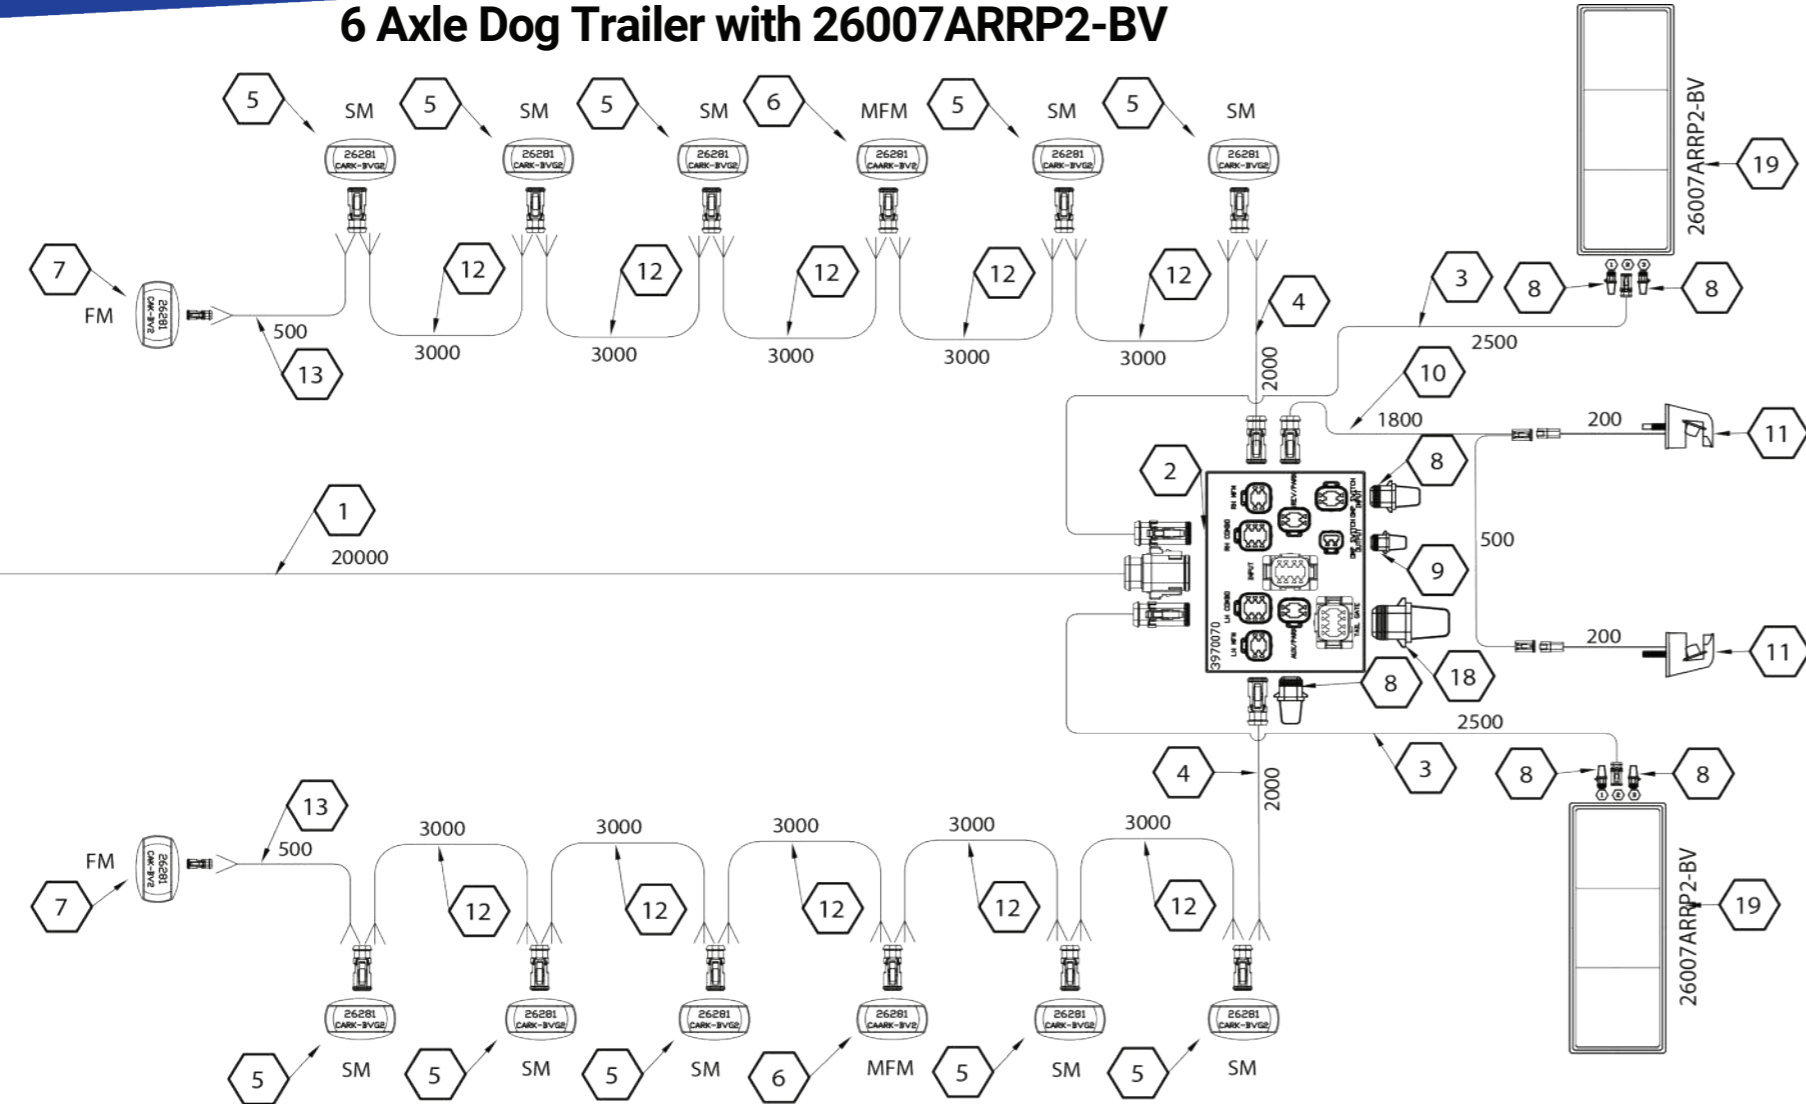

6 Axle Dog Trailer with 26007ARRP2-BV