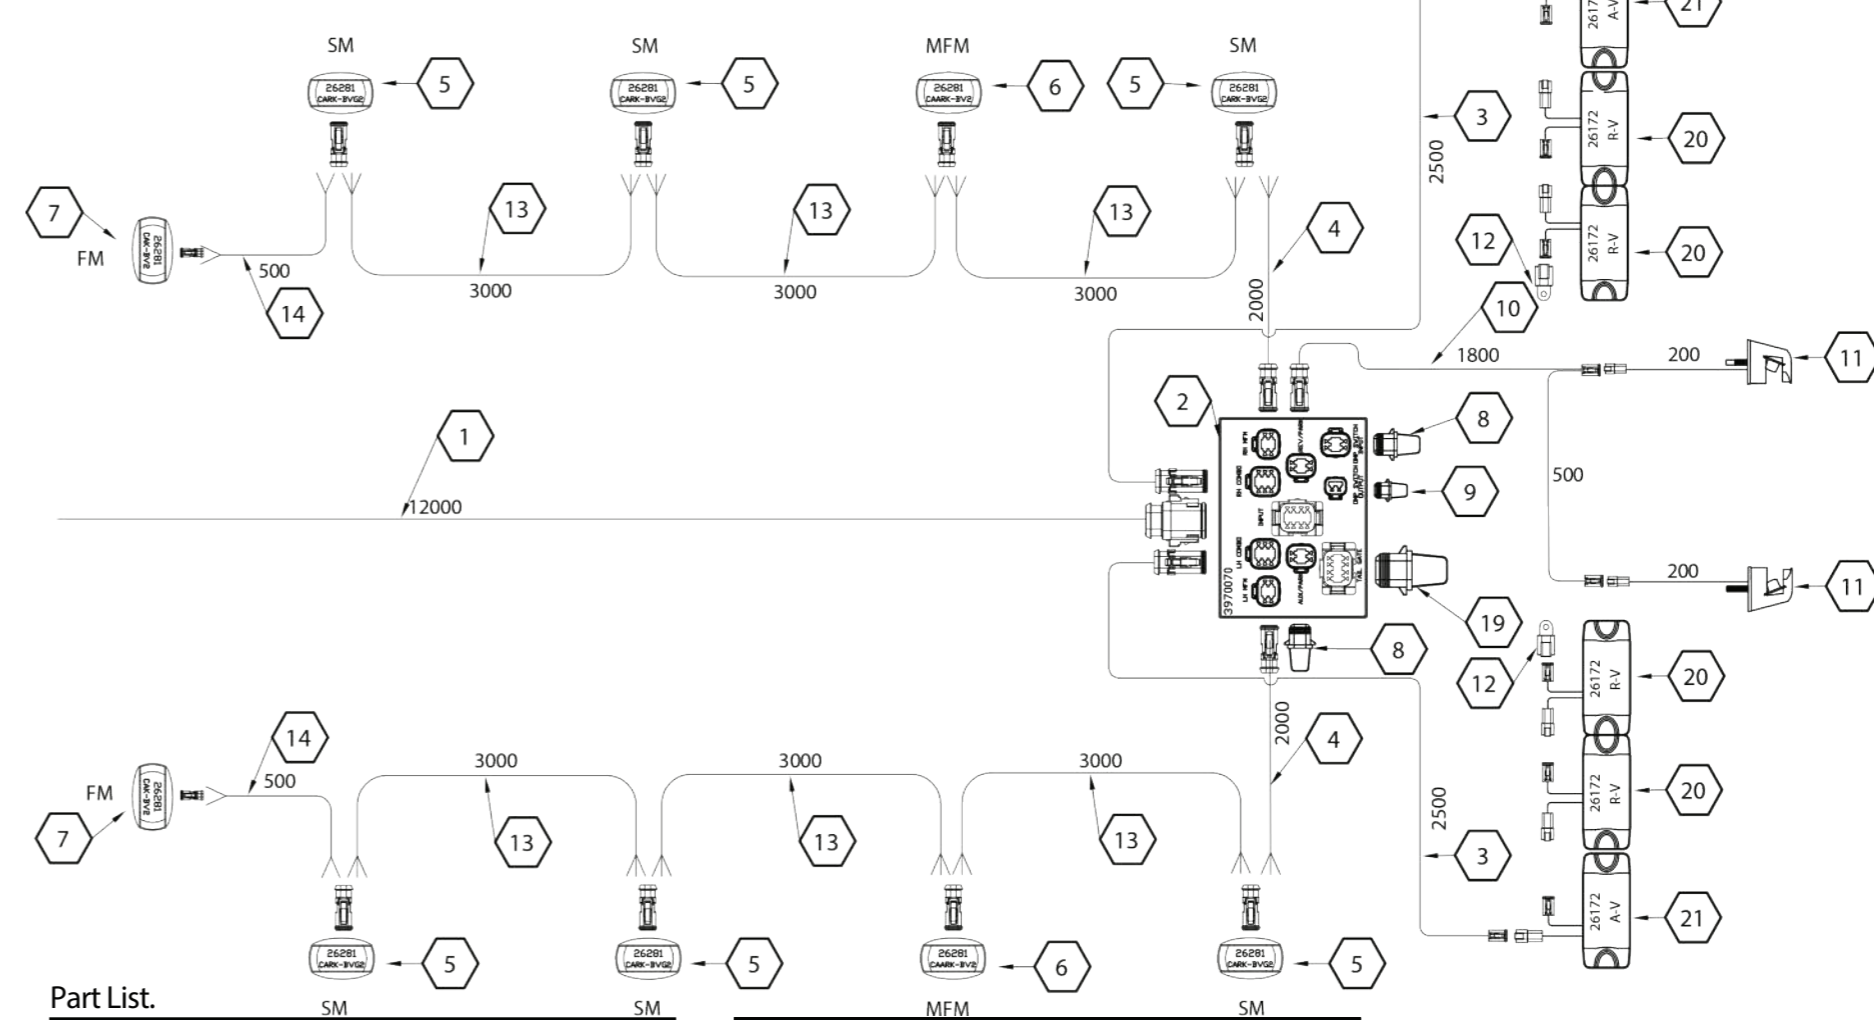

4 Axle Dog Trailer with 26172

Part List.

SAP Part No.	Description	Qty
1	3273192 HARN 8SE-C/S@10000MM	1
2	3970070 IDM - TIPPER	1
3	3270530 HARN 6SE-6SE @2500MM	2
4	3273189 HARN 4SE-F TERM@2000, 3 CORE	2
5	132628102101 26281CARK-BVG2	4
6	132628102091 26281CAARK-BV2	2
7	132628122051 26281CAK-BV2	2
8	136901002011 4 WAY CAVITY PLUG	2
9	136901002031 2 WAY CAVITY PLUG	1
10	3272879 HARN 4SE-4SE @1800	1

SAP Part No.	Description	Qty
11	132680762121 26807N-2BV	2
12	19972-0125 PROTECTIVE CAP FOR 6 WAY	2
13	3272502 3 CORE LUCIDITY LINK@3000MM	4
14	3270937 LUCIDITY LINK @500MM	2
19	136901002041 8 WAY CAVITY PLUG	1
20	132617212011 26172 LUCIDITY LINK RED	4
21	132617222011 26172 LUCIDITY LINK AMBER	2

Key	Part No.	Product Image
6	26281CAARK-BV2	
5	26281CARK-BVG2	
7	26281CAK-BV2	
21	26172A-V	
20	26172R-V	
11	26807N-2BV