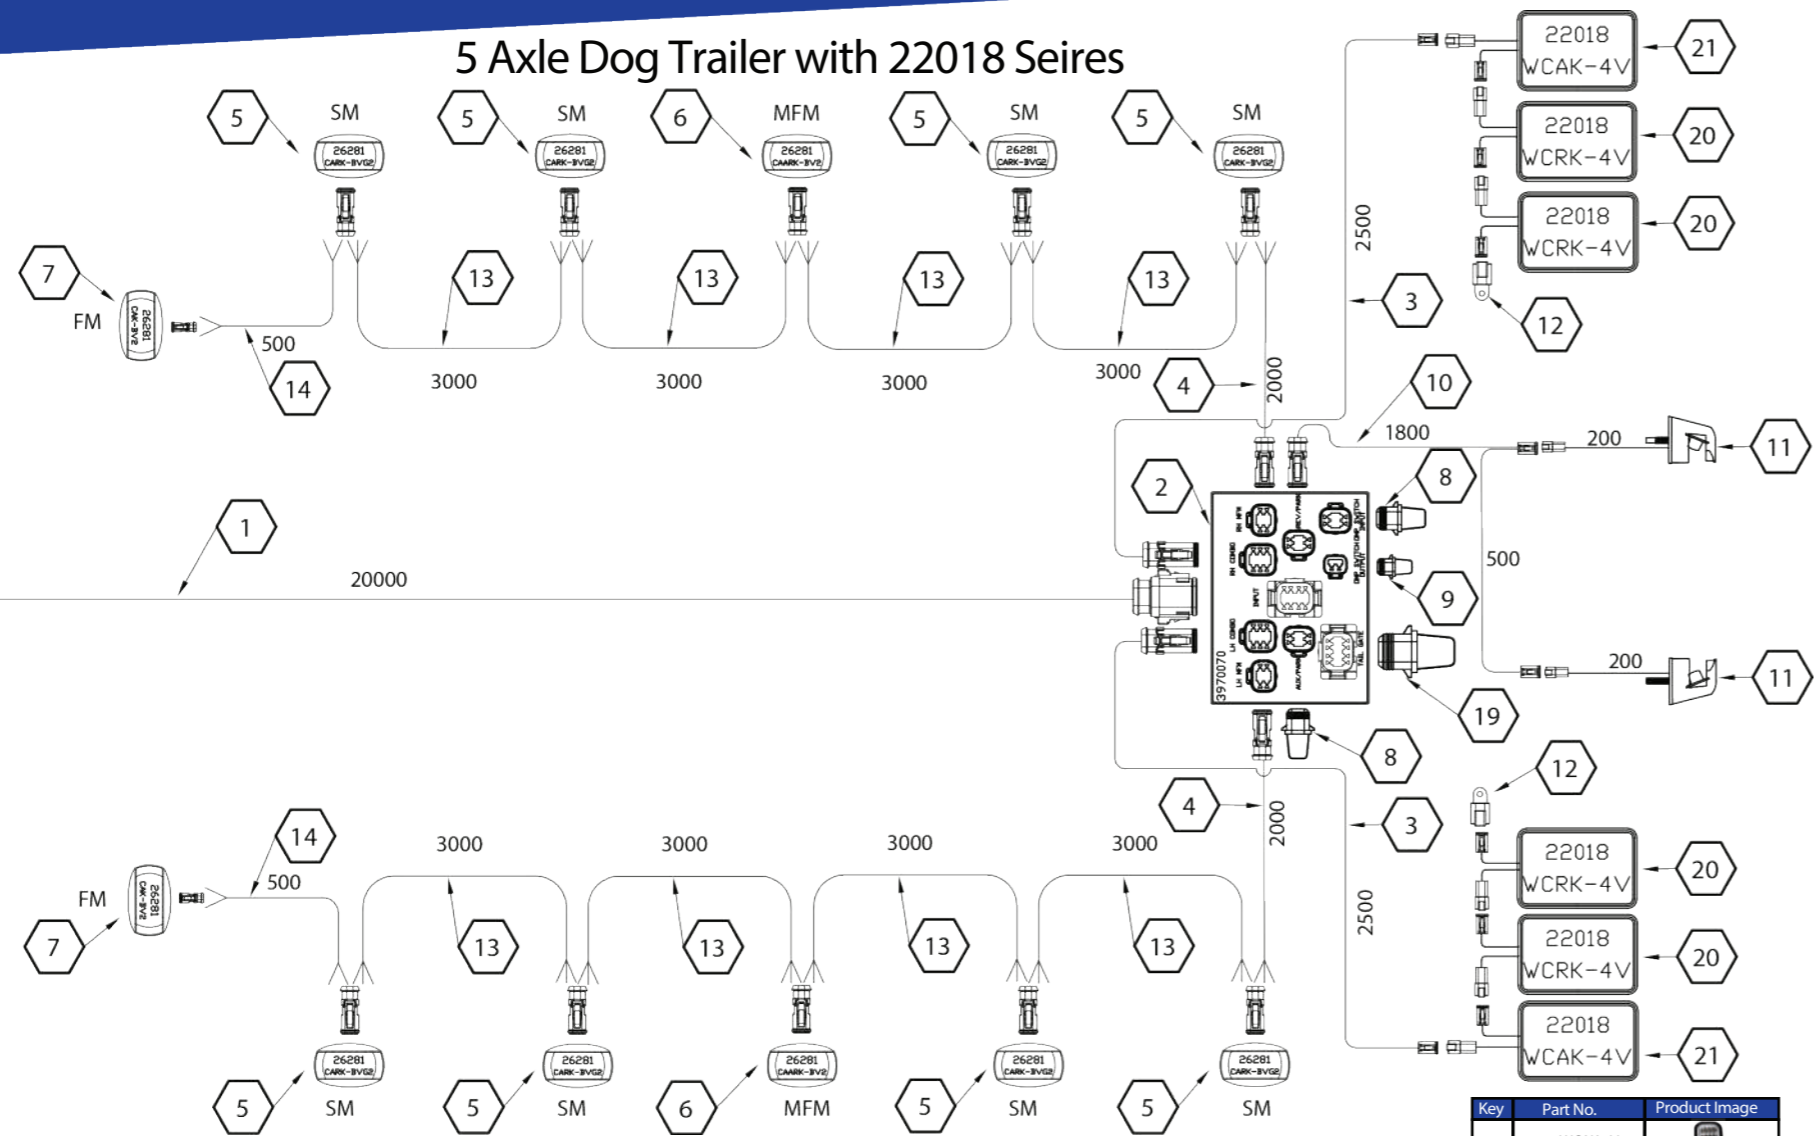

5 Axle Dog Trailer with 22018 Seires