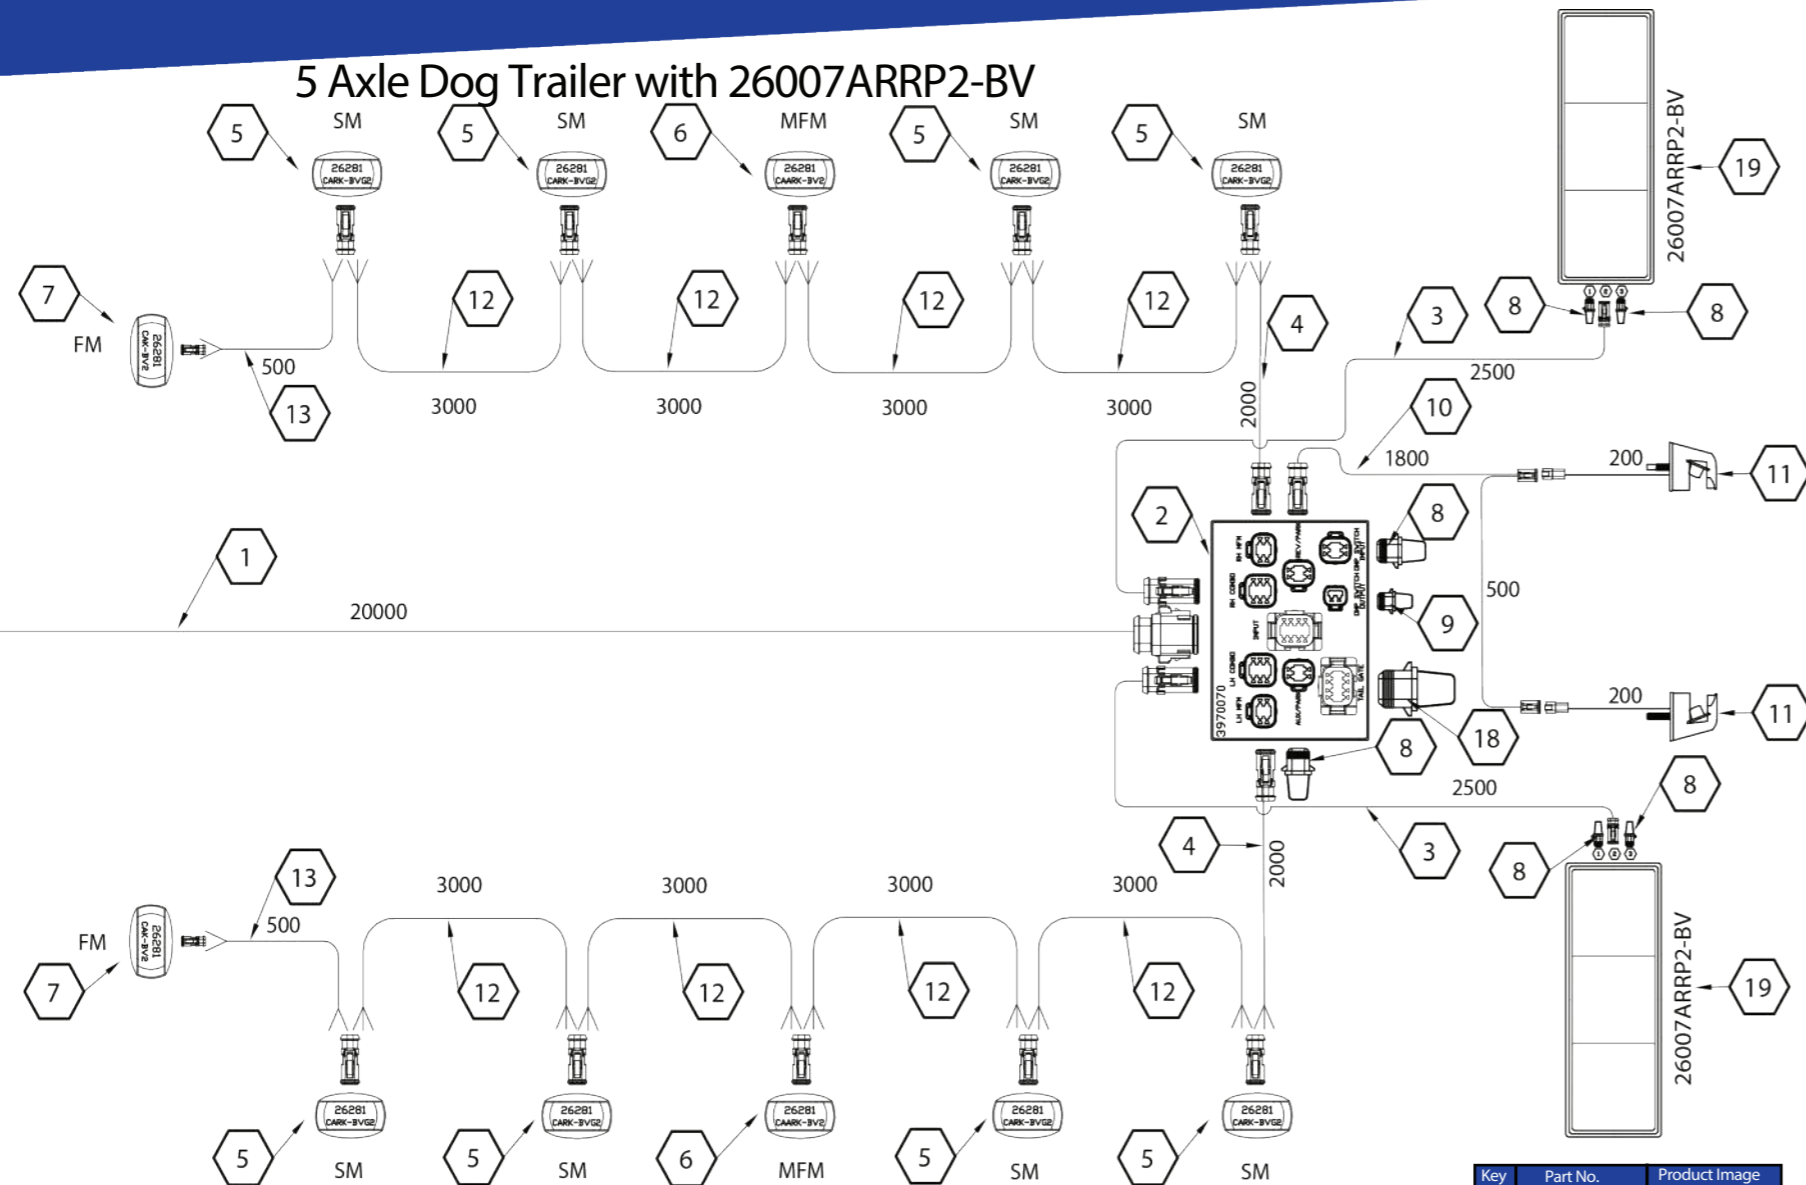

5 Axle Dog Trailer with 26007ARRP2-BV