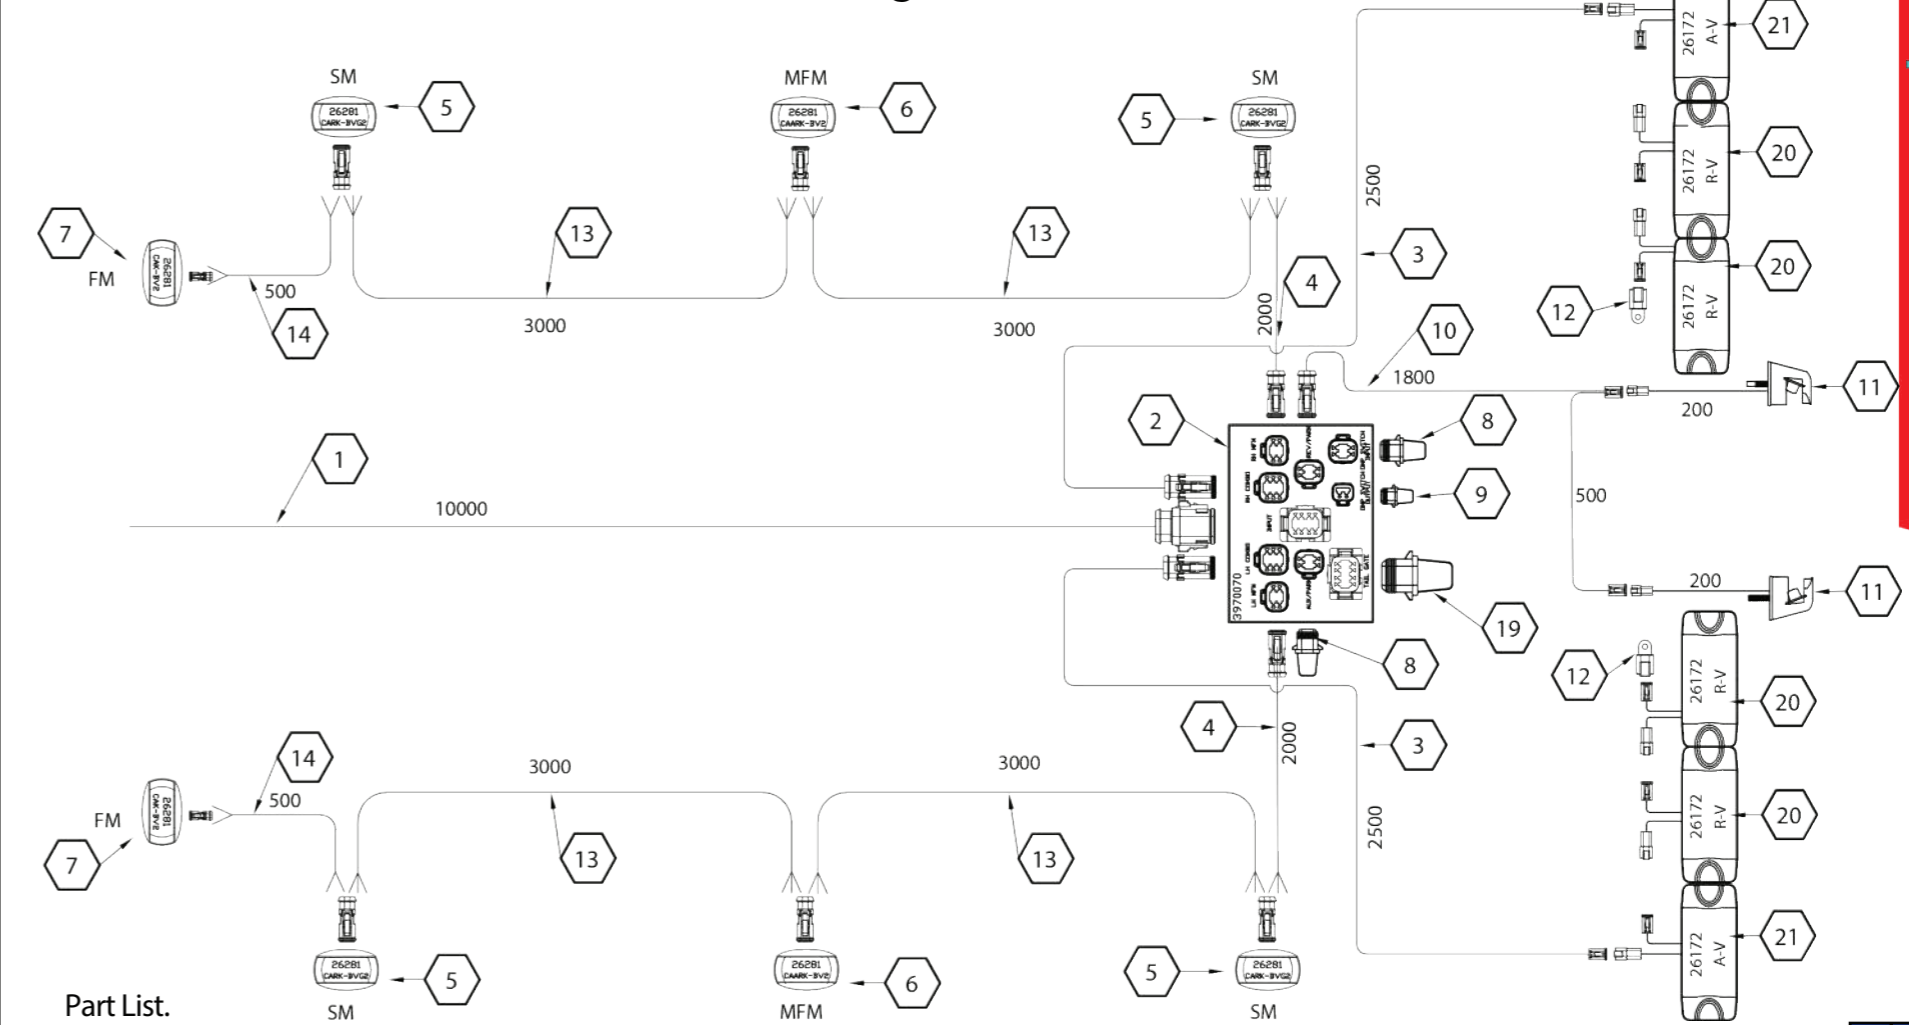

3 Axle Dog Trailer with 26172

Part List.

SAP Part No.	Description	Qty
1	3273188 HARN 8SE-C/S@10000MM	1
2	3970070 IDM - TIPPER	1
3	3270530 HARN 6SE-6SE @2500MM	2
4	3273189 HARN 4SE-F TERM@2000, 3 CORE	2
5	132628102101 26281CARK-BVG2	4
6	132628102091 26281CAARK-BV2	2
7	132628122051 26281CAK-BV2	2
8	136901002011 4 WAY CAVITY PLUG	2
9	136901002031 2 WAY CAVITY PLUG	1
10	3272879 HARN 4SE-4SE @1800	1

SAP Part No.	Description	Qty
11	132680762121 26807N-2BV	2
12	19972-0125 PROTECTIVE CAP FOR 6 WAY	2
13	3272502 HARN 6SE-6SE @3000MM	2
14	3270937 LUCIDITY LINK @500MM	4
19	136901002041 69010-4 DT 8 WAY CAVITY PLUG	1
20	132617212011 26172 LUCIDITY LINK RED	4
	132617222011 26172 LUCIDITY LINK AMBER	2

Key	Part No.	Product Image
6	26281CAARK-BV2	
5	26281CARK-BVG2	
7	26281CAK-BV2	
21	26172A-V	
20	26172R-V	
11	26807N-2BV