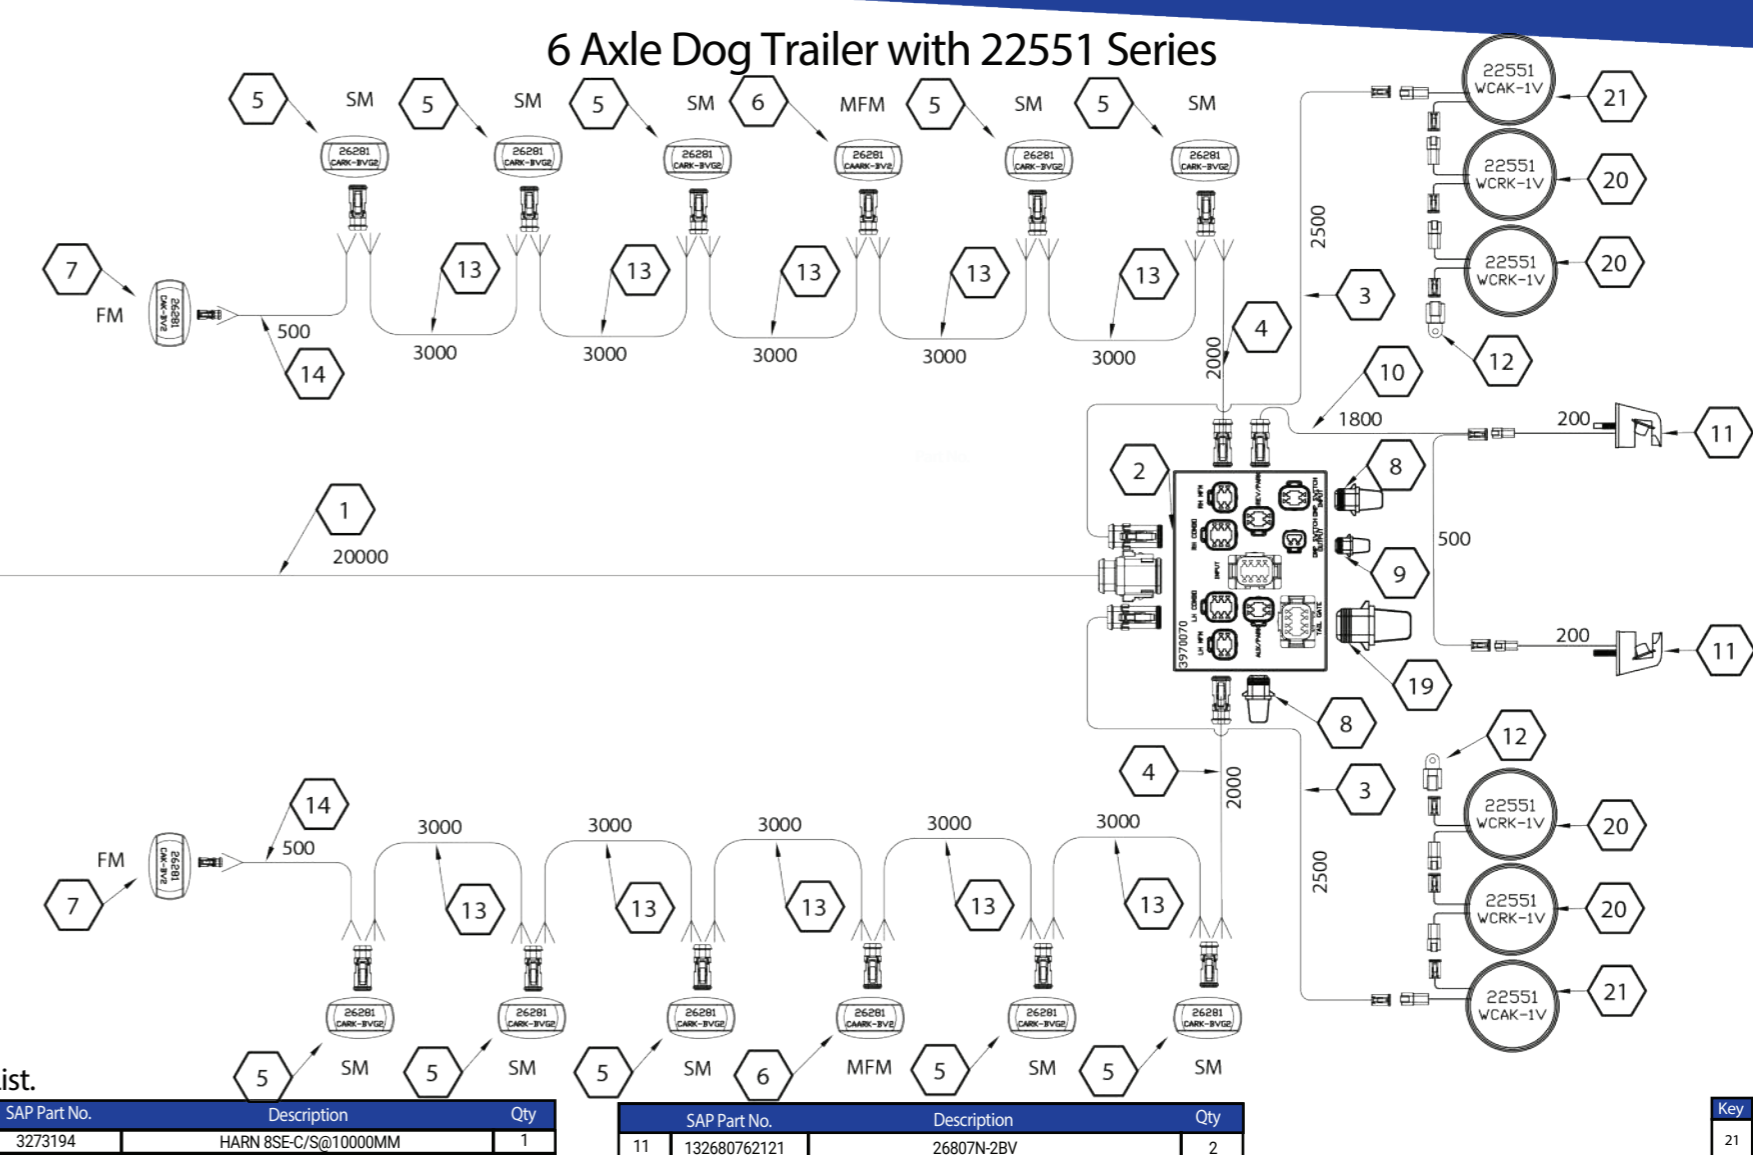

6 Axle Dog Trailer with 22551 Series

Part List.

SAP Part No.	Description	Qty
1	3273194 HARN 8SE-C/S@10000MM	1
2	3970070 IDM - TIPPER	1
3	3270530 HARN 6SE-6SE @2500MM	2
4	3273189 HARN 4SE-F TERM@2000, 3 CORE	2
5	132628102101 26281CARK-BVG2	10
6	132628102091 26281CAARK-BV2	2
7	132628122051 26281CAK-BV2	2
8	136901002011 4 WAY CAVITY PLUG	2
9	136901002031 2 WAY CAVITY PLUG	1
10	3272879 HARN 4SE-4SE @1800	1

SAP Part No.	Description	Qty
11	132680762121 26807N-2BV	2
12	19972-0125 PROTECTIVE CAP FOR 6 WAY	2
13	3272502 3 CORE LUCIDITY LINK@3000MM	10
14	3270937 LUCIDITY LINK @500MM	2
19	136901002041 8 WAY CAVITY PLUG	1
20	132255112211 22551WCRK-1V(BK) LUCIDITY LINK	4
21	132255122191 22551WCAK-1V(BK) LUCIDITY LINK	2

Note:

Option Color Lens:

- Red Part No: 22551WRK-1V
- Amber Part No: 22551WAK-1V

Key	Part No.	Product Image
21	22551WCAK-1V	
20	22551WCRK-1V	
6	26281CAARK-BV2	
5	26281CARK-BVG2	
7	26281CAK-BV2	
11	26807N-2BV