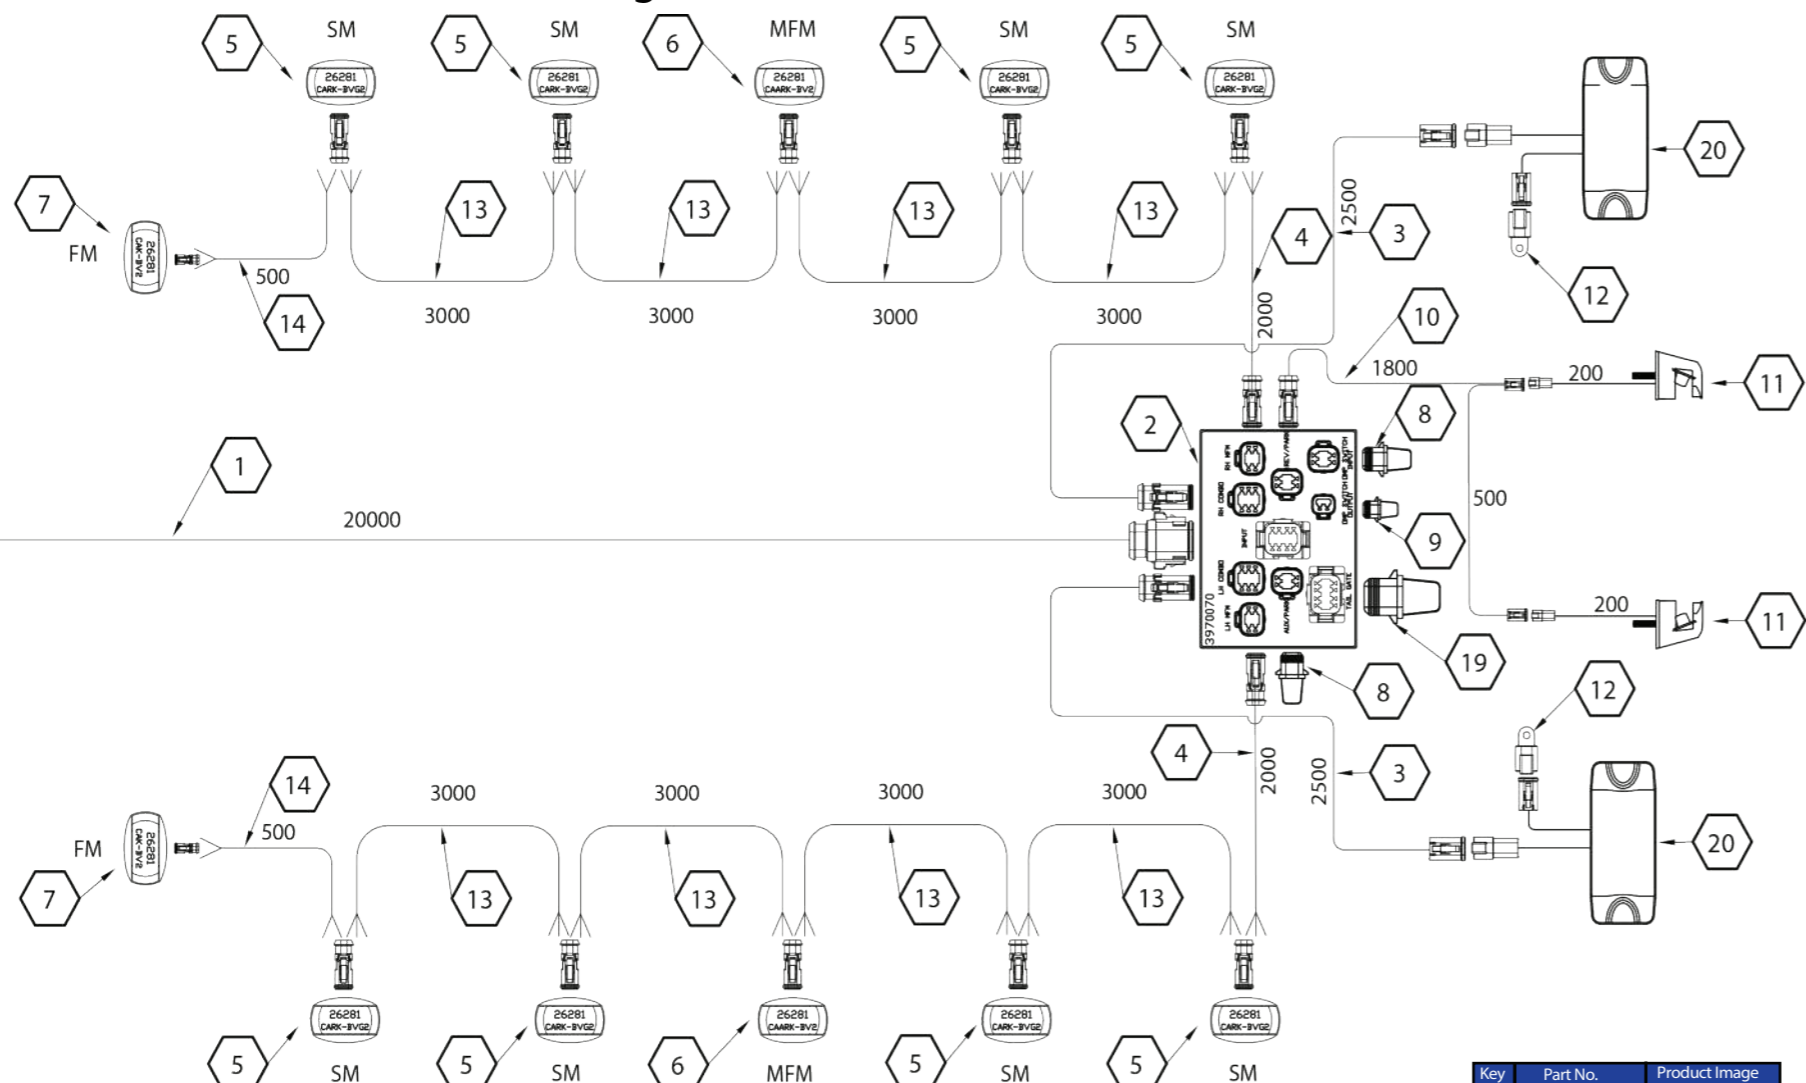

5 Axle Dog Trailer with 26022

Part List.

SAP Part No.	Description	Qty	
1	3273194	HARN 8SE-C/S@20000MM	1
2	3970070	IDM - TIPPER	1
3	3270530	HARN 6SE-6SE @2500MM	2
4	3273189	HARN 4SE-F TERM@2000, 3 CORE	2
5	132628102101	26281CARK-BVG2	4
6	132628102091	26281CAARK-BV2	2
7	132628122051	26281CAK-BV2	2
8	136901002011	4 WAY CAVITY PLUG	2
9	136901002031	2 WAY CAVITY PLUG	1
10	3272879	HARN 4SE-4SE @1800	1

SAP Part No.	Description	Qty	
11	132680762121	26807N-2BV	2
12	19972-0125	PROTECTIVE CAP FOR 6 WAY	2
13	3272502	3 CORE LUCIDITY LINK@500MM	6
14	3270937	LUCIDITY LINK @500MM	2
19	136901002041	8 WAY CAVITY PLUG	1
20	132602202051	26022NCCAR-1G(BK) LUCIDITY LINK 6SE/6PE	2

Key	Part No.	Product Image
6	26281CAARK-BV2	
5	26281CARK-BVG2	
7	26281CAK-BV2	
20	26022NCCAR-1G	
11	26807N-2BV