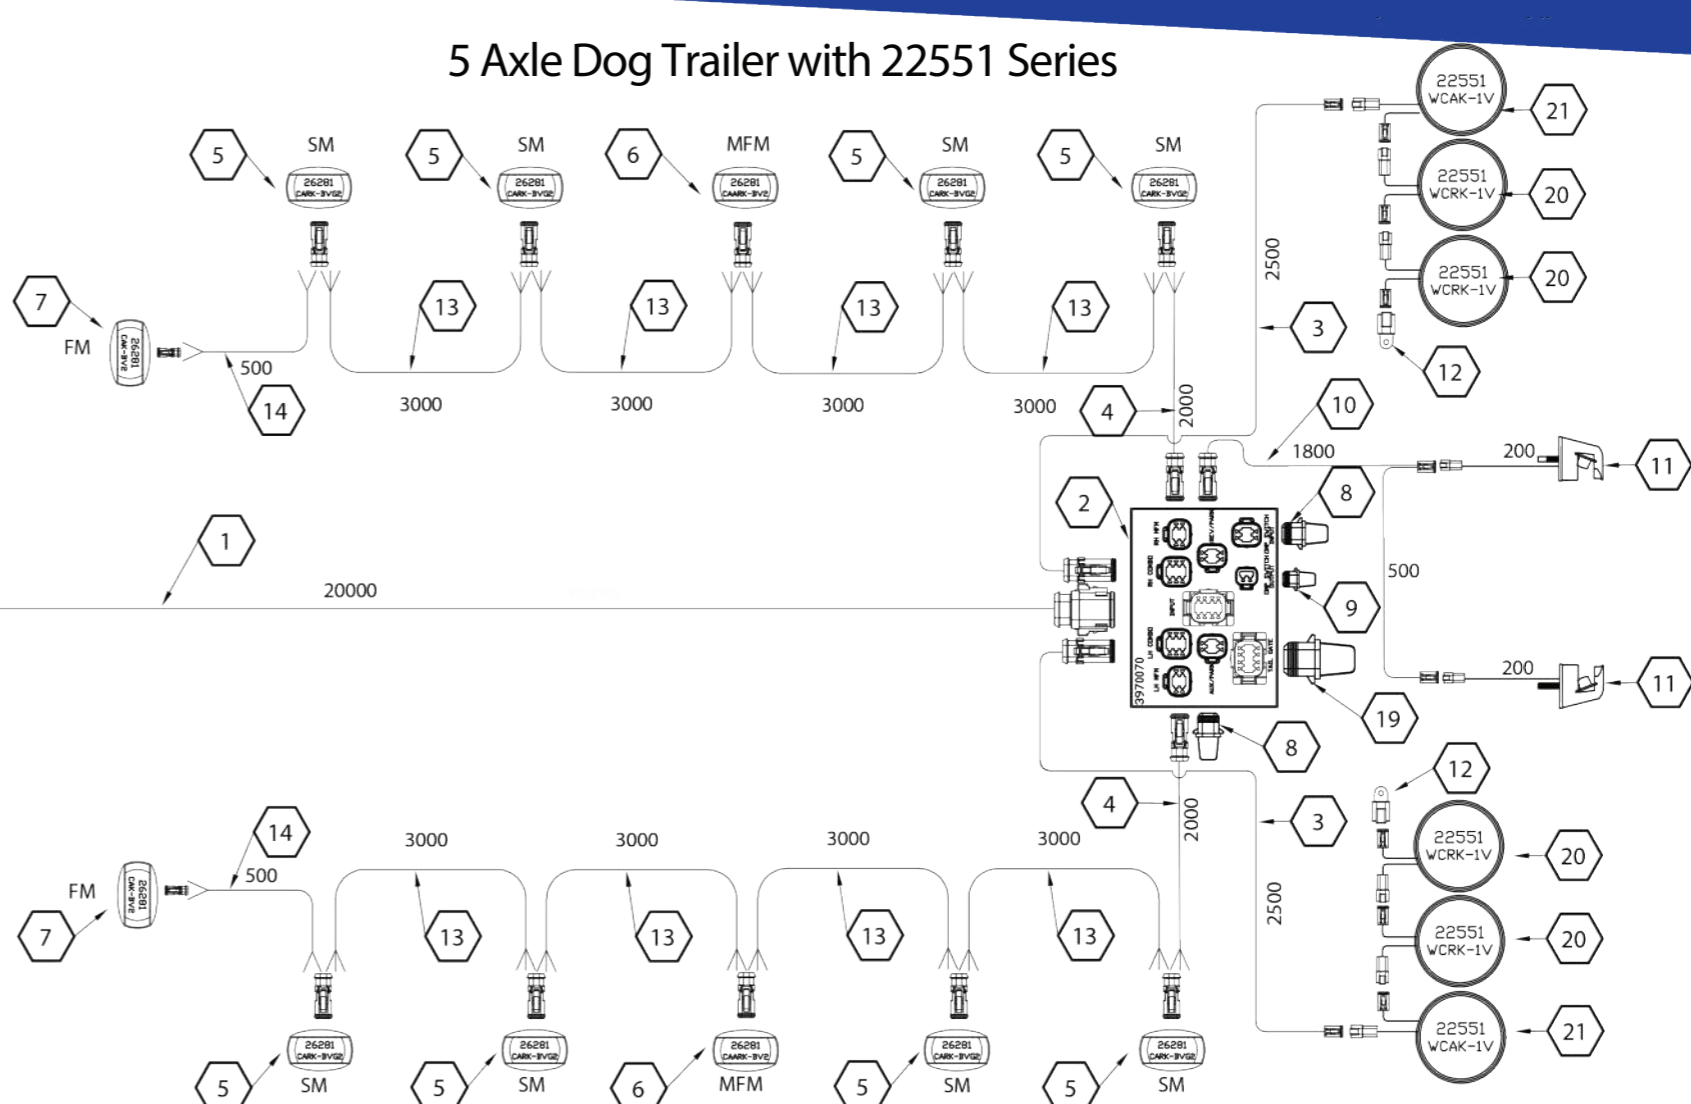

5 Axle Dog Trailer with 22551 Series

Part List.

SAP Part No.	Description	Qty	
1	3273194	HARN 8SE-C/S@10000MM	1
2	3970070	IDM - TIPPER	1
3	3270530	HARN 6SE-6SE @2500MM	2
4	3273189	HARN 4SE-F TERM@2000, 3 CORE	2
5	132628102101	26281CARK-BVG2	4
6	132628102091	26281CAARK-BV2	2
7	132628122051	26281CAK-BV2	2
8	136901002011	4 WAY CAVITY PLUG	2
9	136901002031	2 WAY CAVITY PLUG	1
10	3272879	HARN 4SE-4SE @1800	1

SAP Part No.	Description	Qty	
11	132680762121	26807N-2BV	2
12	19972-0125	PROTECTIVE CAP FOR 6 WAY	2
13	3272502	3 CORE LUCIDITY LINK@3000MM	4
14	3270937	LUCIDITY LINK @500MM	2
19	136901002041	8 WAY CAVITY PLUG	1
20	132255112211	22551WCRK-1V(BK) LUCIDITY LINK	4
21	132255122191	22551WCAK-1V(BK) LUCIDITY LINK	2

Note:

Option Color Lens:

- Red Part No: 22551WRK-1V
- Amber Part No: 22551WAK-1V

Key	Part No.	Product Image
21	22551WCAK-1V	
20	22551WCRK-1V	
6	26281CAARK-BV2	
5	26281CARK-BVG2	
7	26281CAK-BV2	
11	26807N-2BV