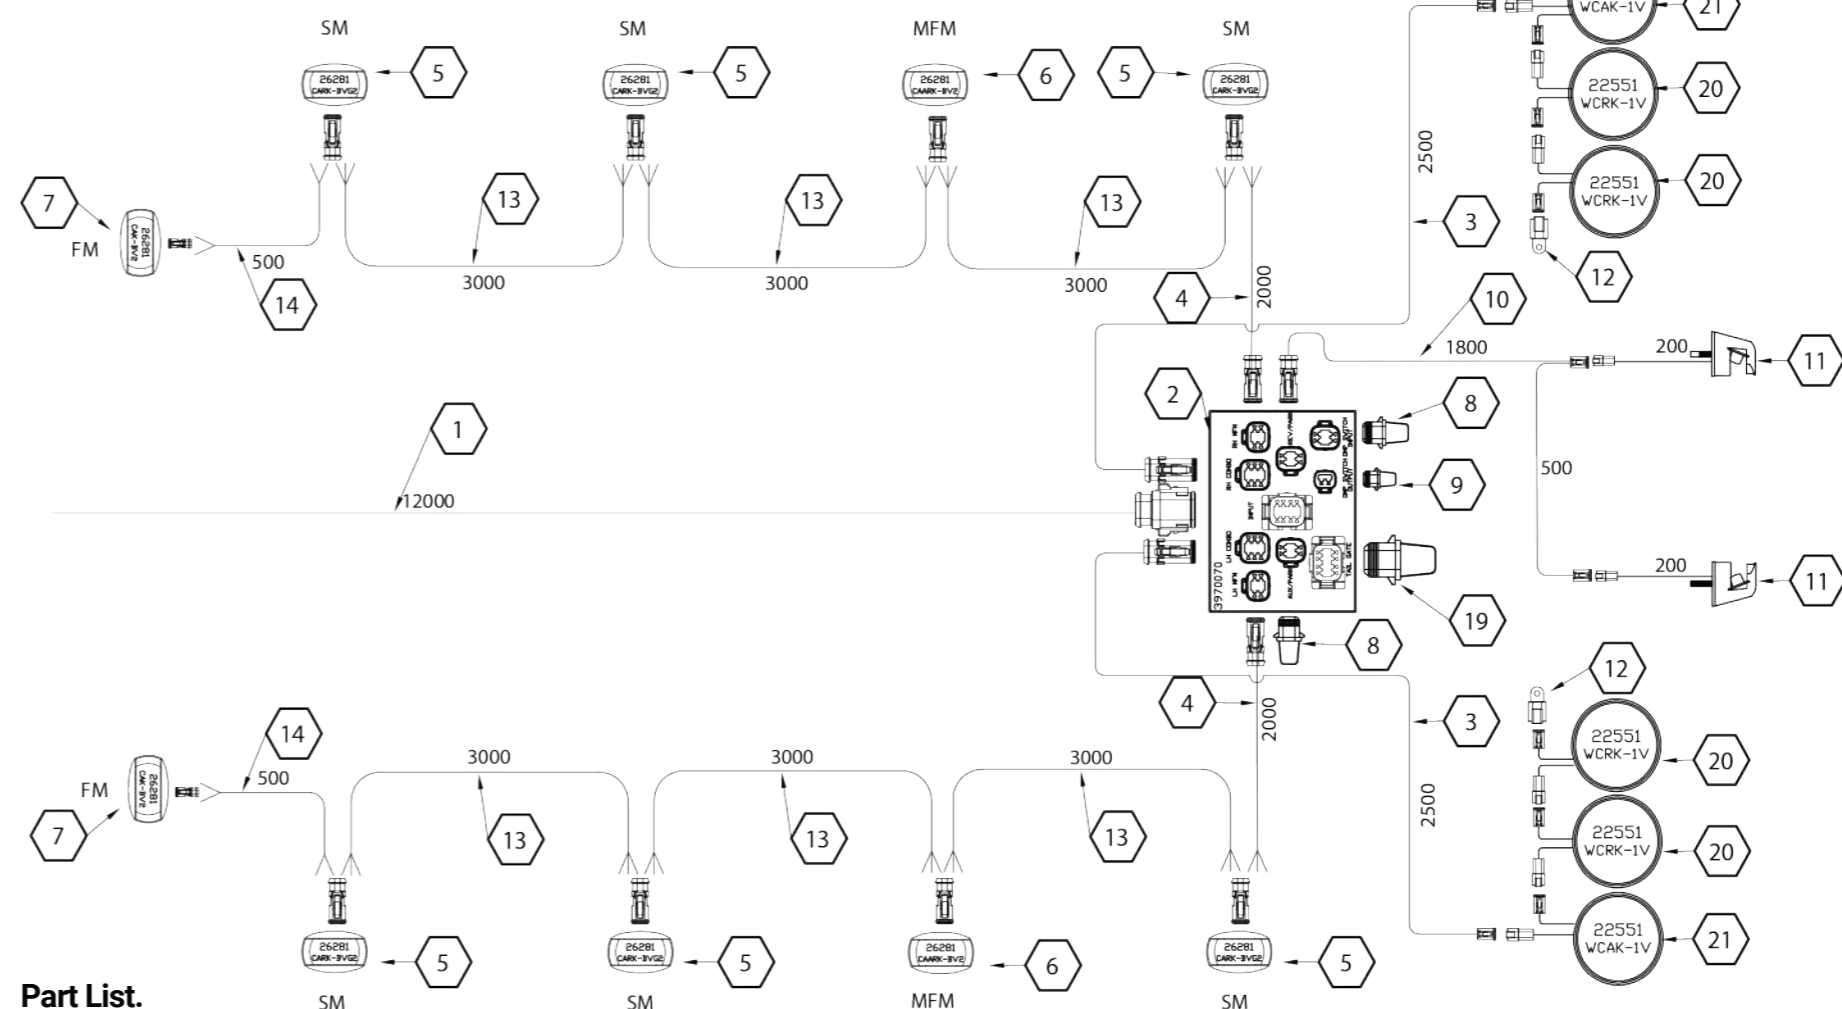

4 Axle Dog Trailer with 22551 Series

Part List.

SAP Part No.	Description	Qty	
1	3273192	HARN 8SE-C/S@12000MM	1
2	3970070	IDM - TIPPER	1
3	3270530	HARN 6SE-6SE @2500MM	2
4	3273189	HARN 4SE-F TERM@2000, 3 CORE	2
5	132628102101	26281CARK-BVG2	6
6	132628102091	26281CAARK-BV2	2
7	132628122051	26281CAK-BV2	2
8	136901002011	4 WAY CAVITY PLUG	2
9	136901002031	2 WAY CAVITY PLUG	1
10	3272879	HARN 4SE-4SE @1800	1

SAP Part No.	Description	Qty	
11	132680762121	26807N-2BV	2
12	19972-0125	PROTECTIVE CAP FOR 6 WAY	2
13	3272502	3 CORE LUCIDITY LINK@3000MM	6
14	3270937	LUCIDITY LINK @500MM	2
19	136901002041	8 WAY CAVITY PLUG	1
20	132255112211	22551WCRK-1V(BK) LUCIDITY LINK	4
21	132255122191	22551WCAK-1V(BK) LUCIDITY LINK	2

Note:

Option Color Lens:

- Red Part No: 22551WRK-1V
- Amber Part No: 22551WAK-1V

Key	Part No.	Product Image
21	22551WCAK-1V	
20	22551WCRK-1V	
6	26281CAARK-BV2	
5	26281CARK-BVG2	
7	26281CAK-BV2	
11	26807N-2BV