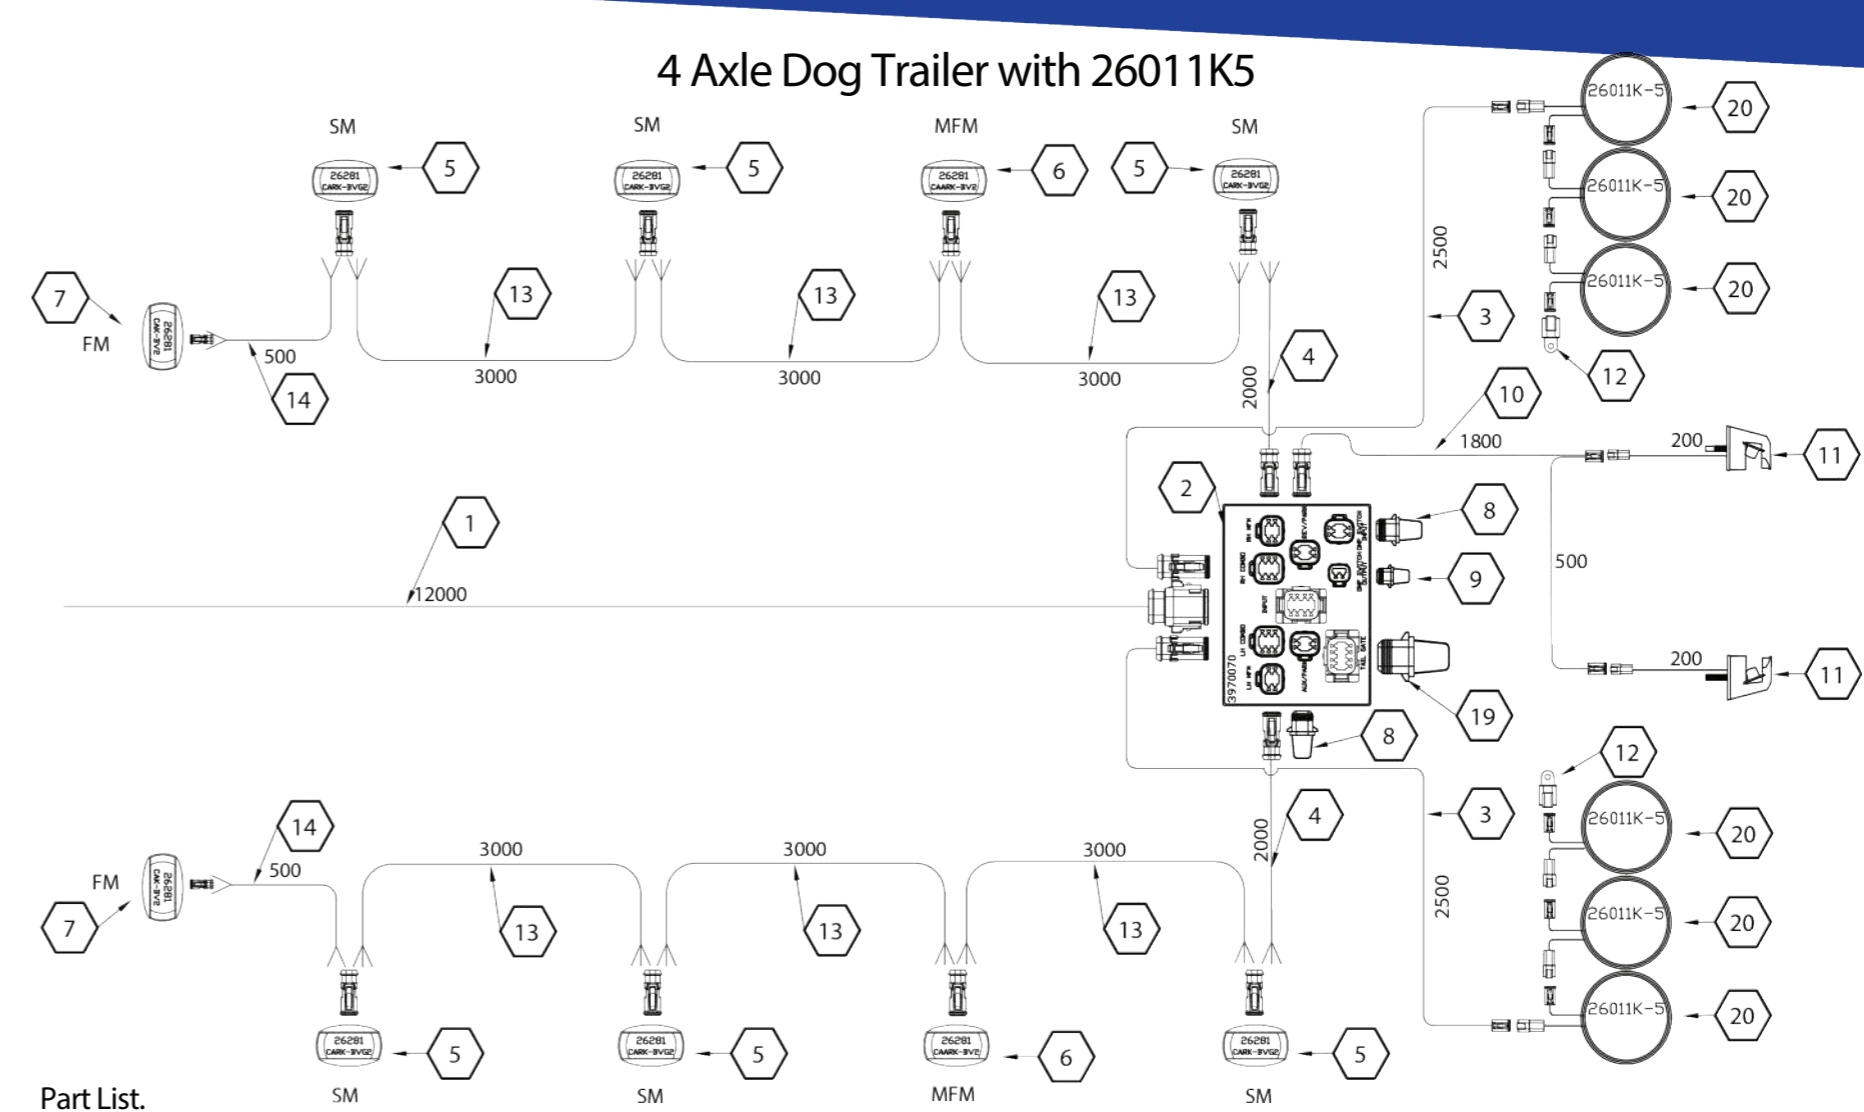

4 Axle Dog Trailer with 26011K5

Part List

SAP Part No.	Description	Qty
1	3273192 HARN 8SE-C/S@10000MM	1
2	3970070 IDM - TIPPER	1
3	3270530 HARN 6SE-6SE @2500MM	2
4	3273189 HARN 4SE-F TERM@2000, 3 CORE	2
5	132628102101 26281CARK-BVG2	6
6	132628102091 26281CAARK-BV2	2
7	132628122051 26281CAK-BV2	2
8	136901002011 4 WAY CAVITY PLUG	2
9	136901002031 2 WAY CAVITY PLUG	1
10	3272879 HARN 4SE-4SE @1800	1

SAP Part No.	Description	Qty
11	132680762121 26807N-2BV	2
12	19972-0125 PROTECTIVE CAP FOR 6 WAY	2
13	3272502 3 CORE LUCIDITY LINK@3000MM	6
14	3270937 LUCIDITY LINK @500MM	2
19	136901002041 8 WAY CAVITY PLUG	2
20	132601102141 26011K-5 LINK (BK)	6

Key	Part No.	Product Image
6	26281CAARK-BV2	
5	26281CARK-BVG2	
7	26281CAK-BV2	
20	26011K-5	
11	26807N-2BV