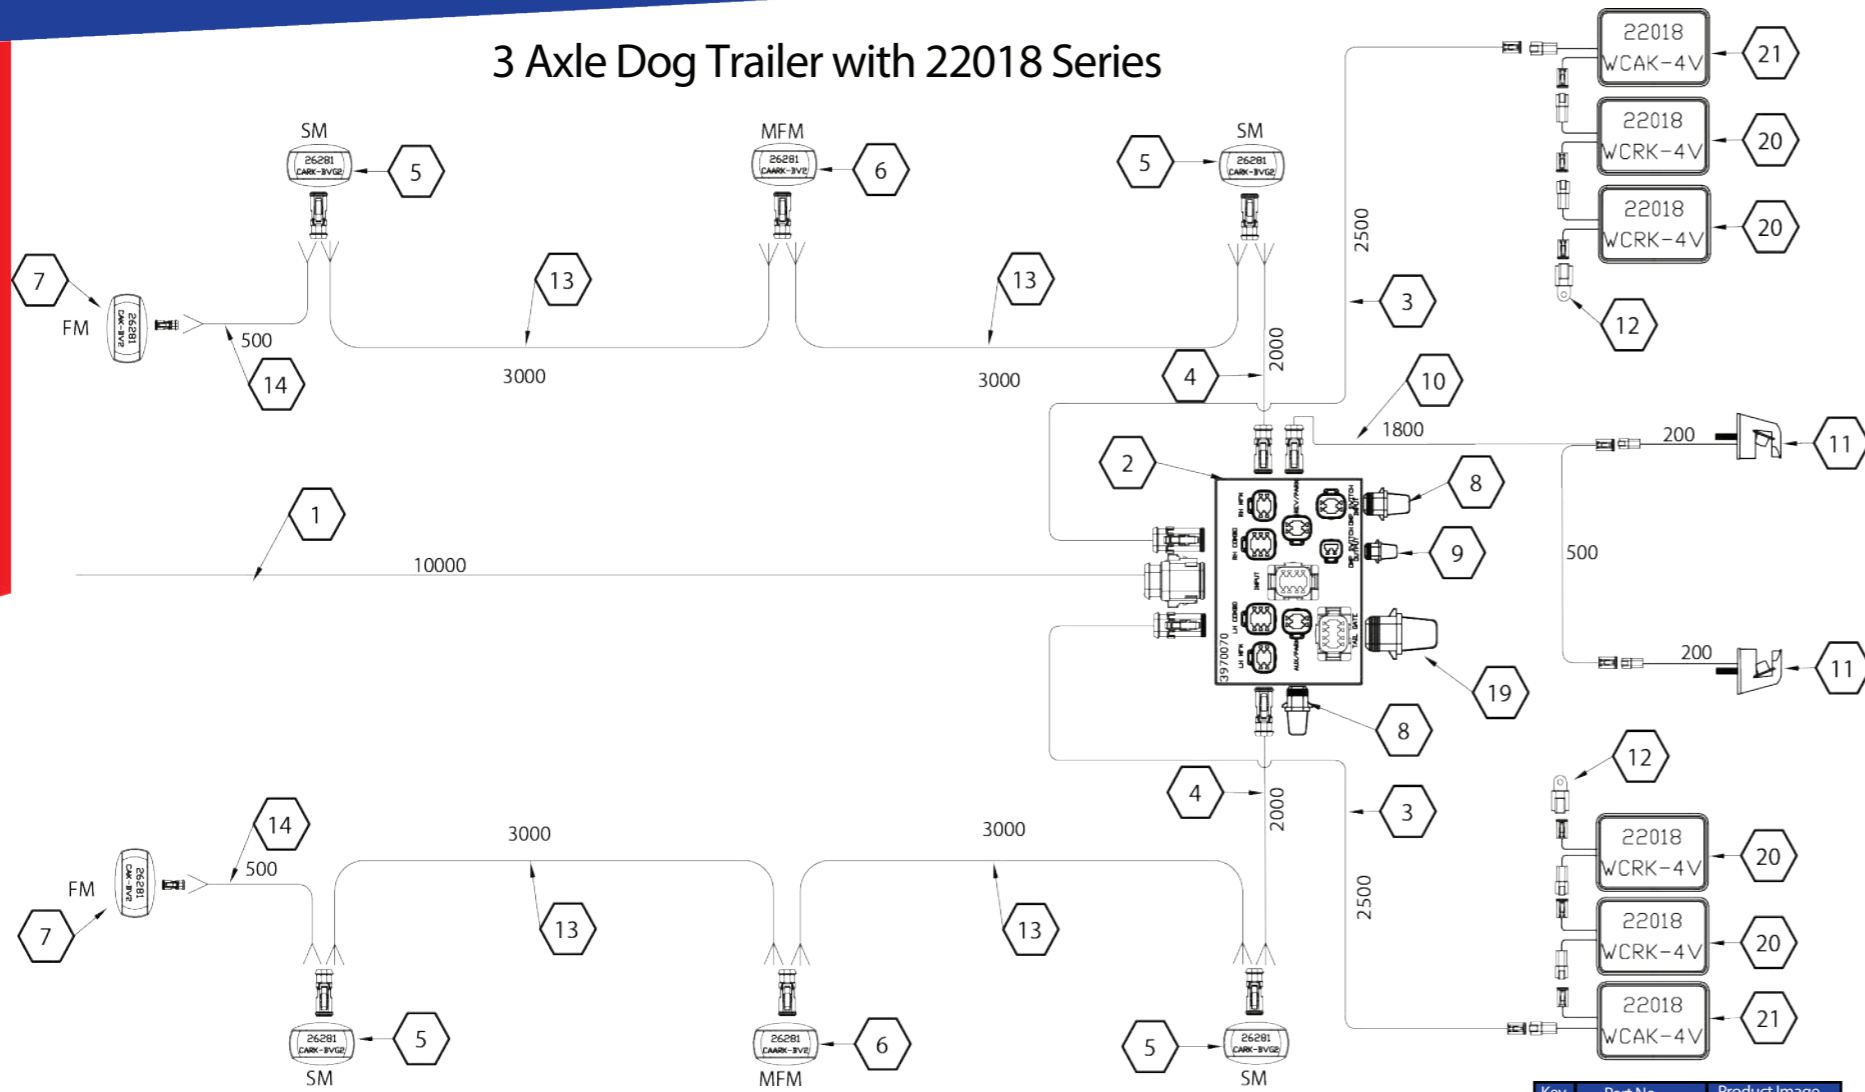

3 Axle Dog Trailer with 22018 Series

Part List.

SAP Part No.	Description	Qty	
1	3273188	HARN 8SE-C/S@10000MM	1
2	3970070	IDM - TIPPER	1
3	3270530	HARN 6SE-6SE @2500MM	2
4	3273189	HARN 4SE-F TERM@2000, 3 CORE	2
5	132628102101	26281CARK-BVG2	4
6	132628102091	26281CAARK-BV2	2
7	132628122051	26281CAK-BV2	2
8	136901002011	4 WAY CAVITY PLUG	2
9	136901002031	2 WAY CAVITY PLUG	1
10	3272879	HARN 4SE-4SE @1800	1