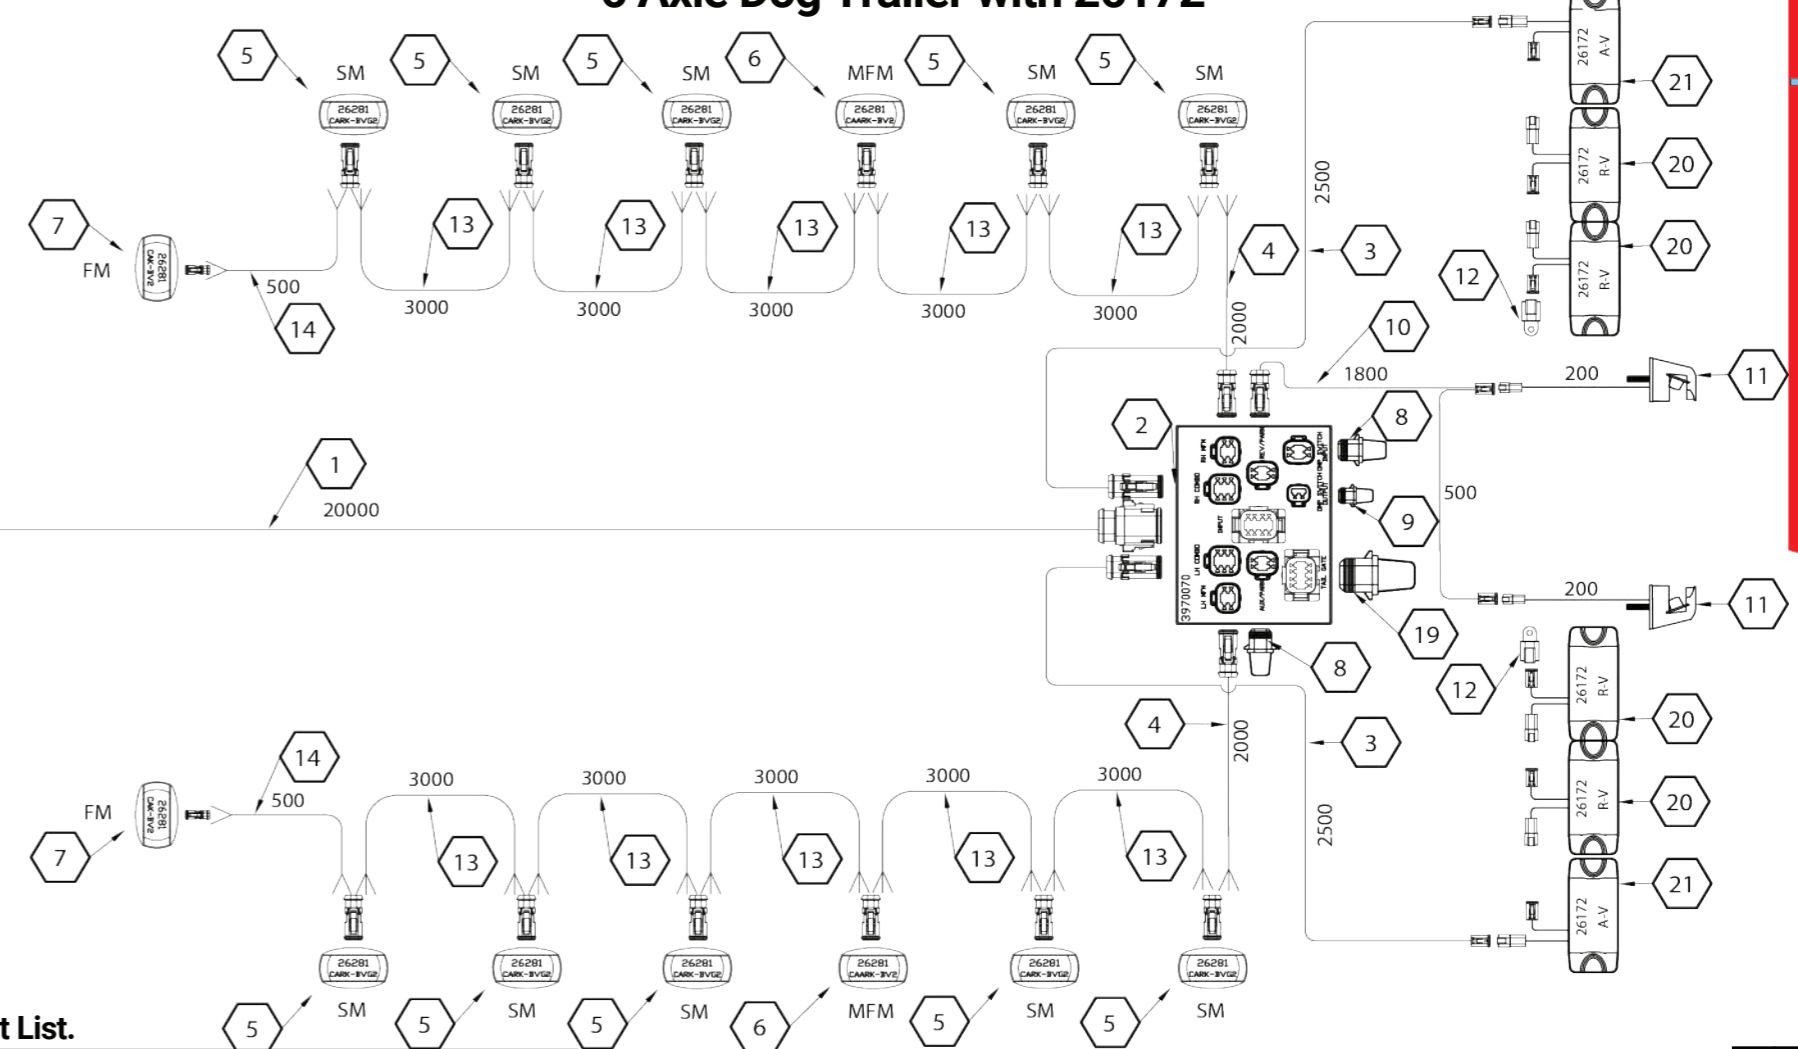

6 Axle Dog Trailer with 26172

Part List.

SAP Part No.	Description	Qty
1	3273192 HARN @2000MM, ATR726030	1
2	3970070 IDM - TIPPER	1
3	3270530 HARN 6SE-6SE @2500MM	2
4	3273189 HARN 4SE-F TERM@2000, 3 CORE	2
5	132628102101 26281CARK-BVG2	4
6	132628102091 26281CAARK-BV2	2
7	132628122051 26281CAK-BV2	2
8	136901002011 4 WAY CAVITY PLUG	2
9	136901002031 2 WAY CAVITY PLUG	1
10	3272879 HARN 4SE-4SE @1800	1

SAP Part No.	Description	Qty
11	132680762121 26807N-2BV	2
12	19972-0125 PROTECTIVE CAP FOR 6 WAY	2
13	3272502 3 CORE LUCIDITY LINK@3000MM	2
14	3270937 LUCIDITY LINK @500MM	4
19	136901002041 69010-4 DT 8 WAY CAVITY PLUG	1
20	132617212011 26172 LUCIDITY LINK RED	4
21	132617222011 26172 LUCIDITY LINK AMBER	2

Key	Part No.	Product Image
6	26281CAARK-BV2	
5	26281CARK-BVG2	
7	26281CAK-BV2	
21	26172A-V	
20	26172R-V	
11	26807N-2BV