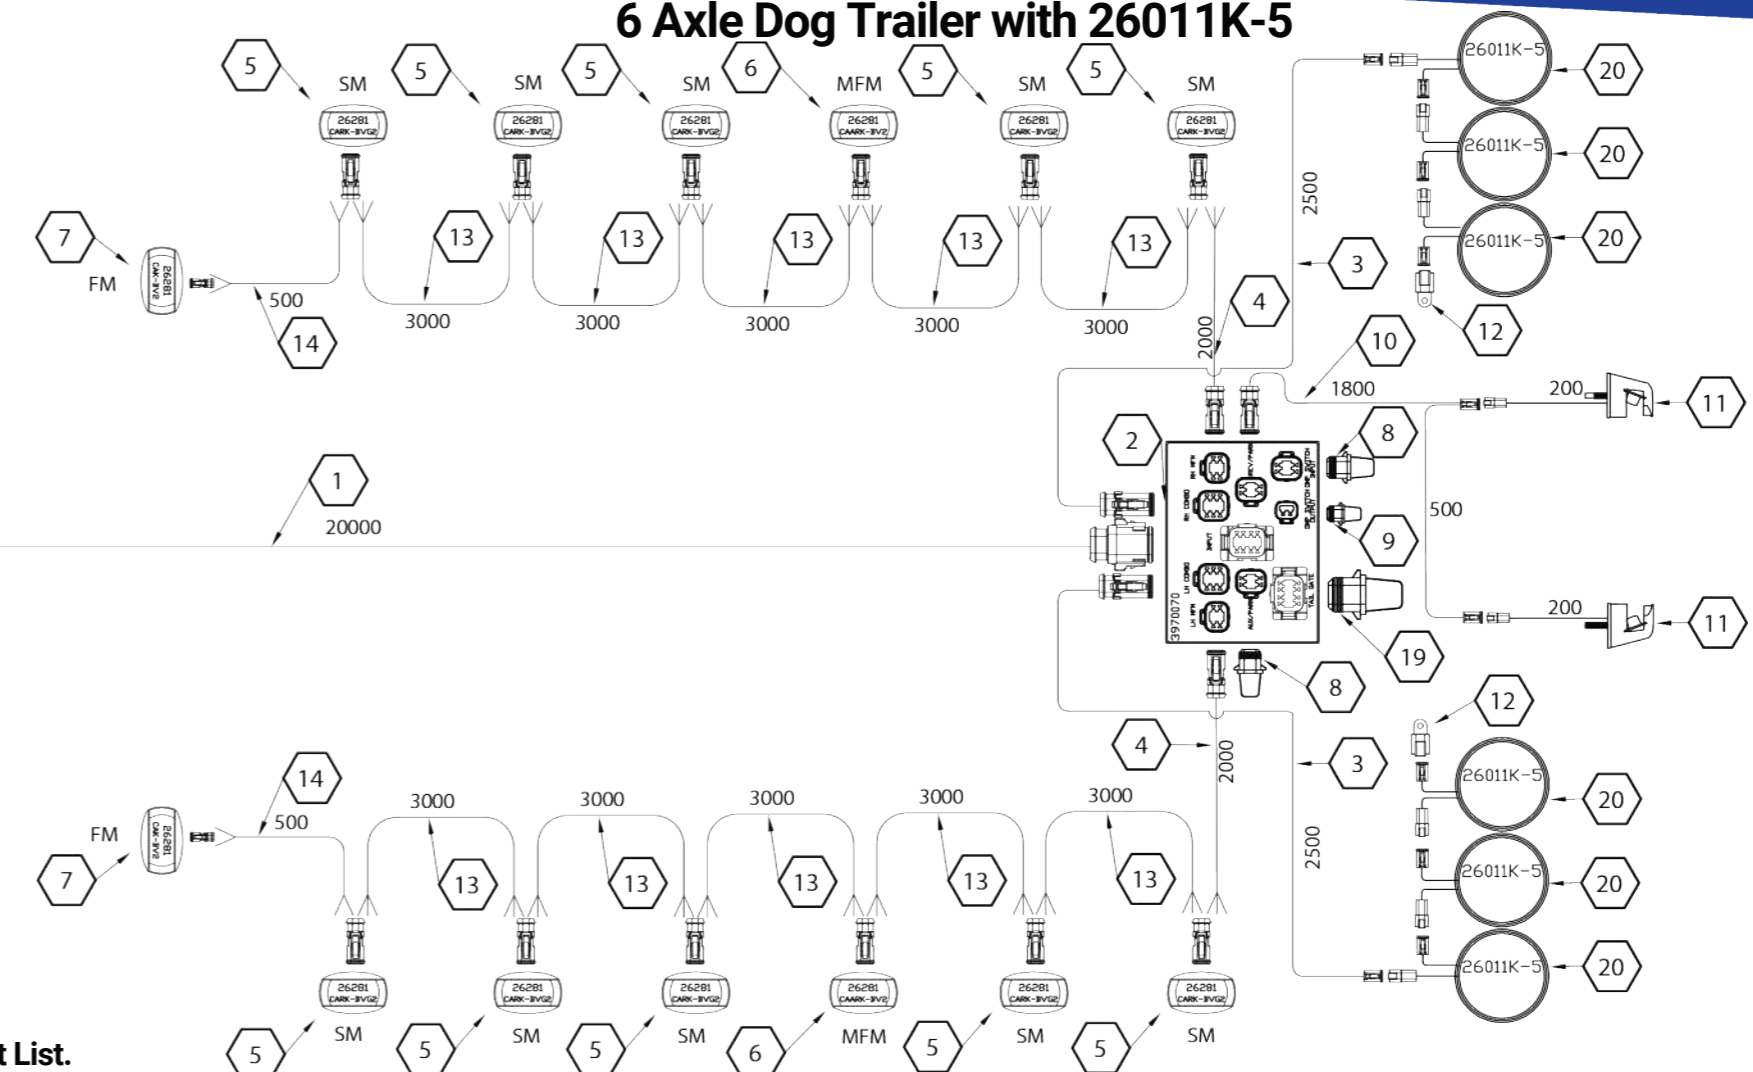

6 Axle Dog Trailer with 26011K-5

Part List.

SAP Part No.	Description	Qty
1	3273192 HARN 8SE-C/S@10000MM	1
2	3970070 IDM - TIPPER	1
3	3270530 HARN 6SE-6SE @2500MM	2
4	3273189 HARN 4SE-F TERM@2000, 3 CORE	2
5	132628102101 26281CARK-BVG2	10
6	132628122051 26281CAARK-BV2	2
7	132628102091 26281CAK-BV2	2
8	136901002011 4 WAY CAVITY PLUG	2
9	136901002031 2 WAY CAVITY PLUG	1
10	3272879 HARN 4SE-4SE @1800	1

SAP Part No.	Description	Qty
11	132680762121 26807N-2BV	2
12	19972-0125 PROTECTIVE CAP FOR 6 WAY	2
13	3272502 3 CORE LUCIDITY LINK@3000MM	10
14	3270937 LUCIDITY LINK @500MM	2
19	136901002041 69010-4 DT 8 WAY CAVITY PLUG	1
20	132601102141 26011K-5 LINK (BK)	6

Key	Part No.	Product Image
6	26281CAARK-BV2	
5	26281CARK-BVG2	
7	26281CAK-BV2	
20	26011K-5	
11	26807N-2BV