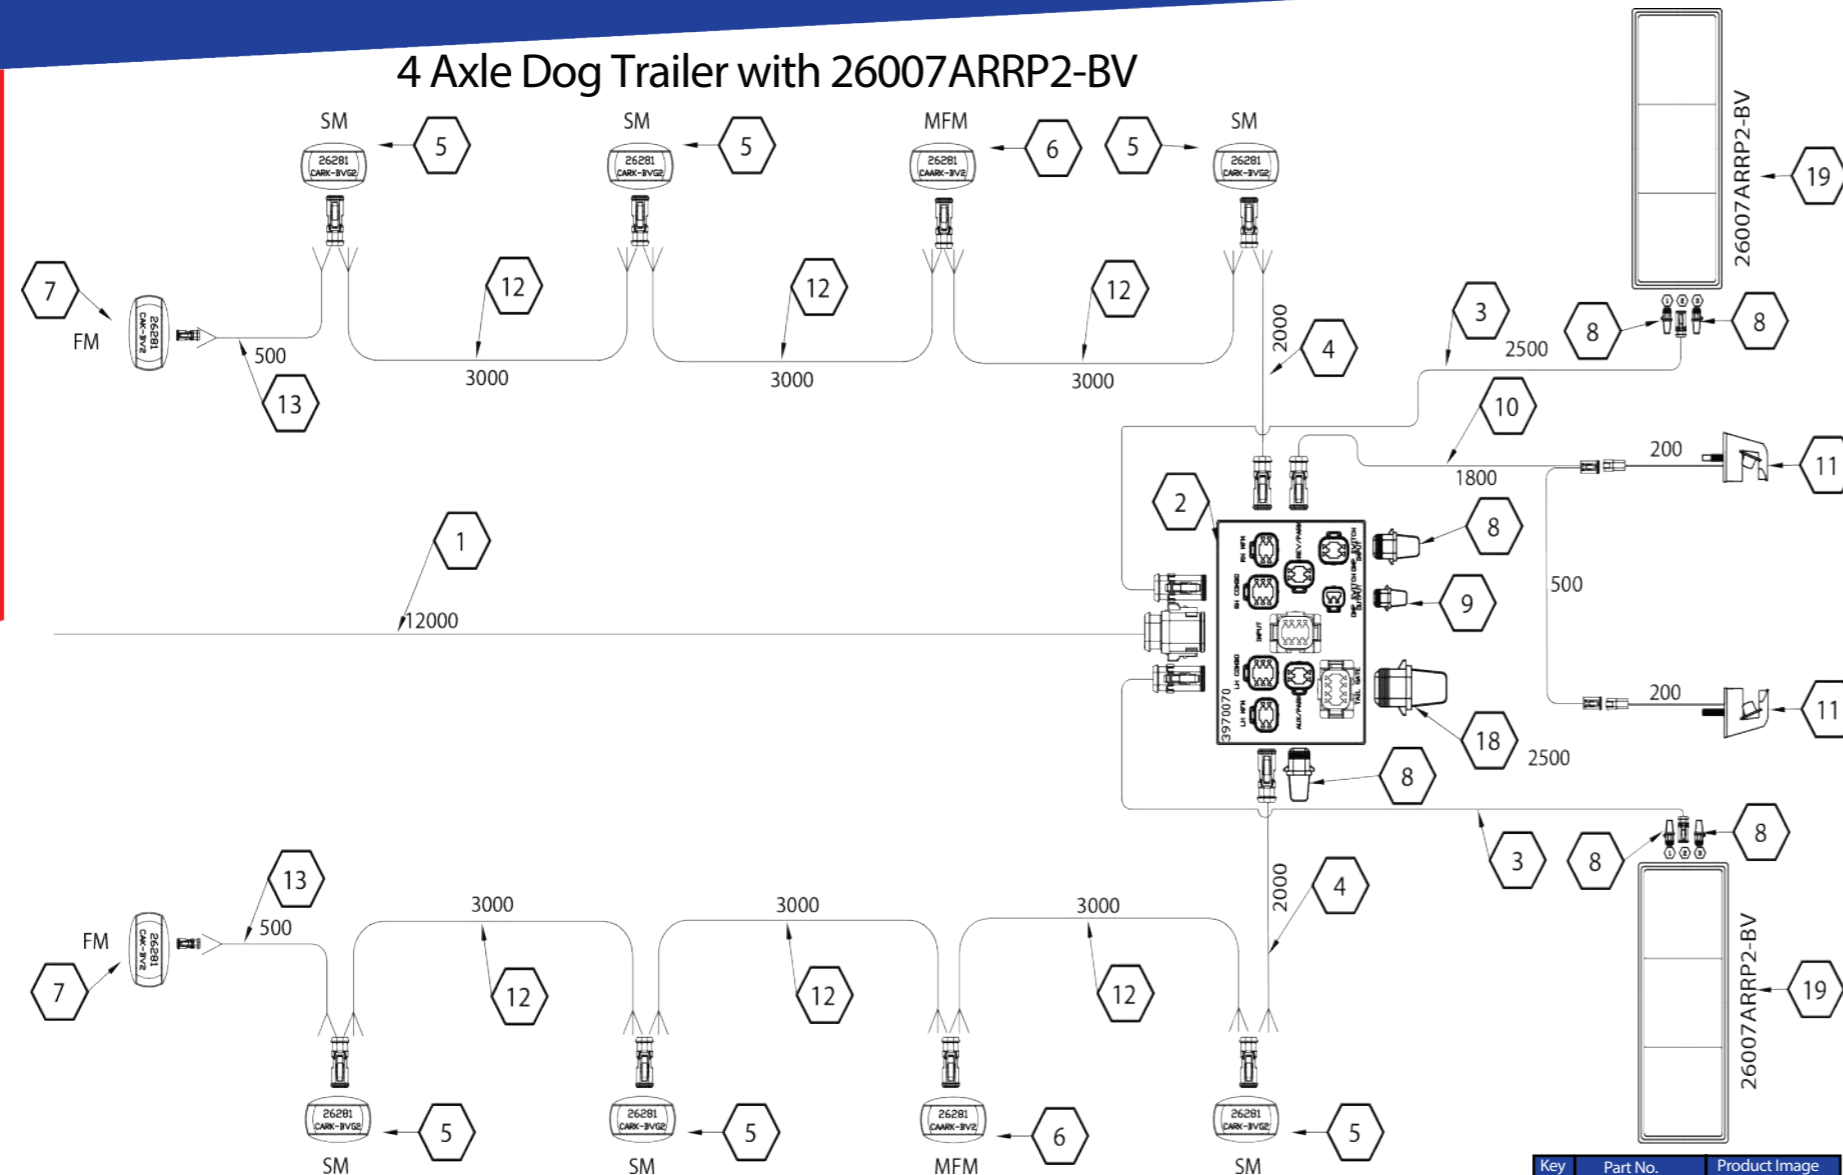

4 Axle Dog Trailer with 26007ARRP2-BV