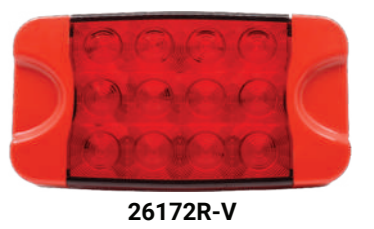

Function Position

1. Park (Brown)
2. Stop (Red)
3. Indicator (Yellow)
4. Reverse (Black)
5. AUX
6. Earth (White)

26172R-V