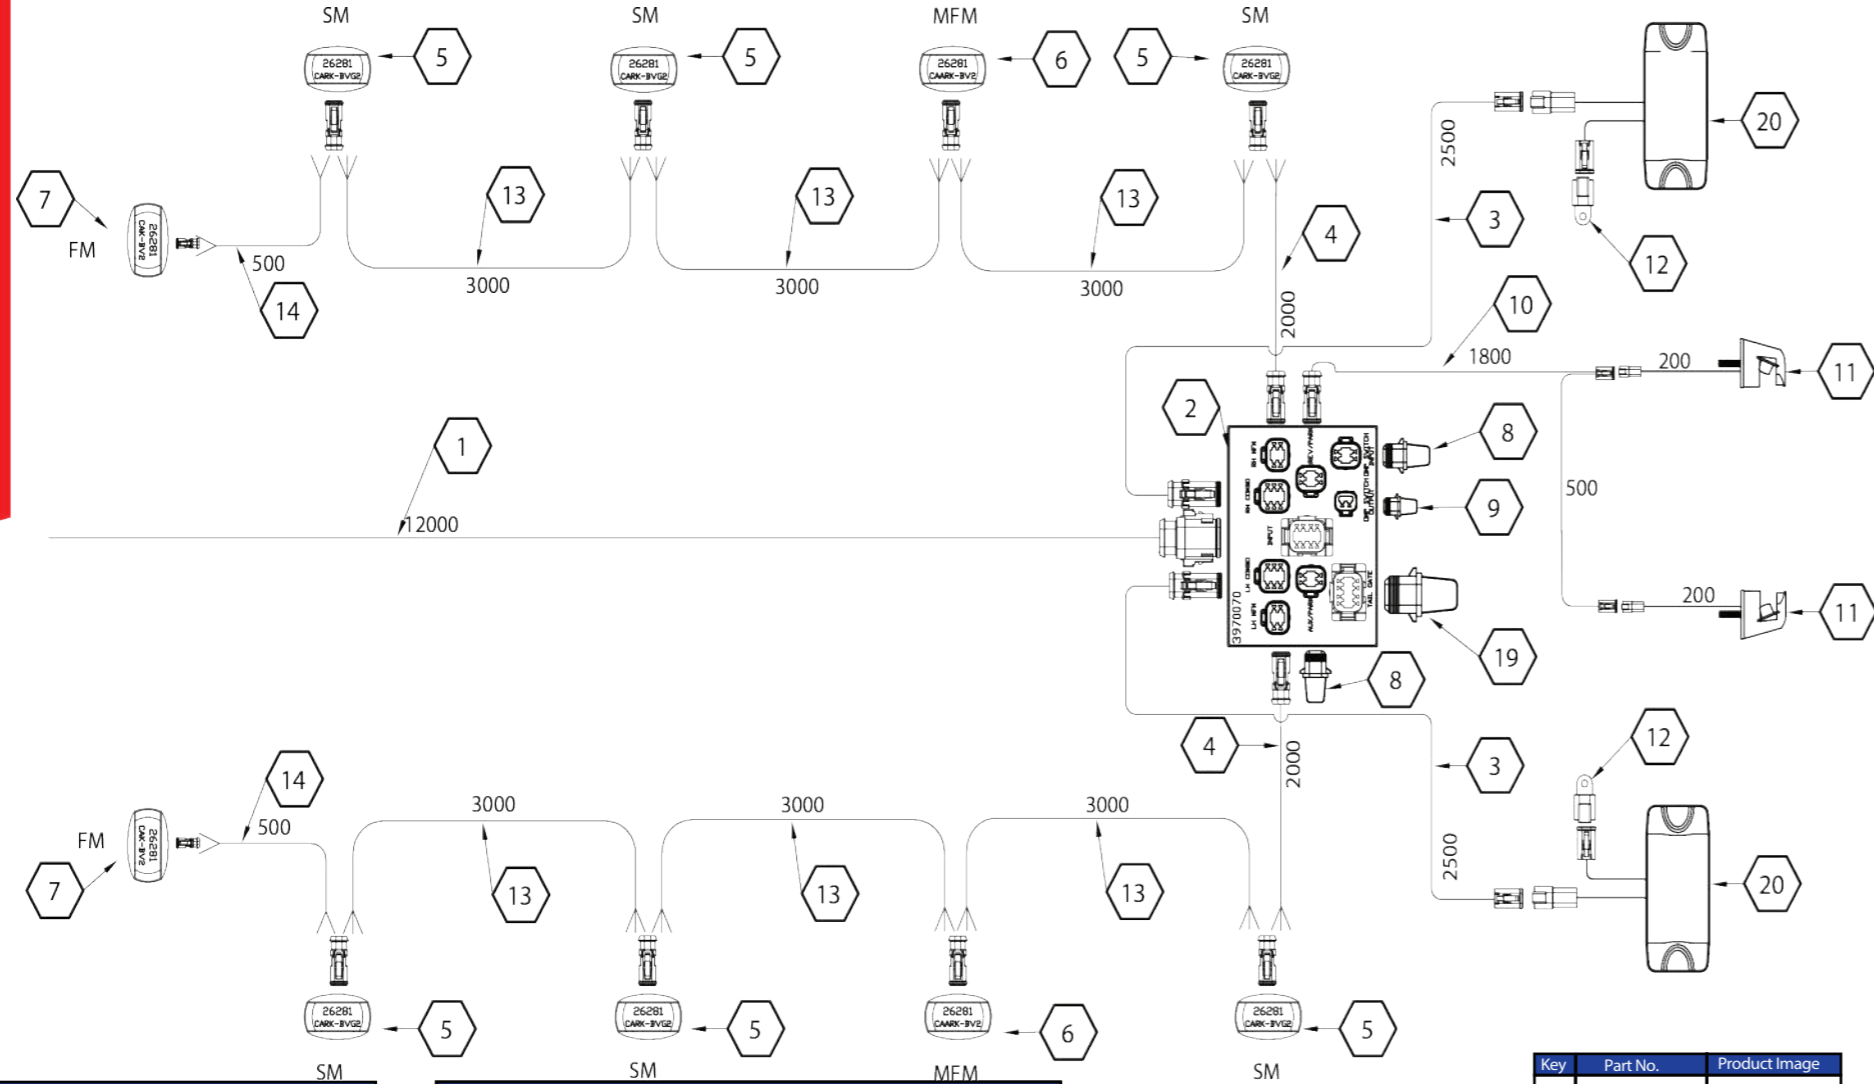

4 Axle Dog Trailer with 26022

Part List.

SAP Part No.	Description	Qty
1	3273192 HARN 8SE-C/S@10000MM	1
2	3970070 IDM - TIPPER	1
3	3270530 HARN 6SE-6SE @2500MM	2
4	3273189 HARN 4SE-F TERM@2000, 3 CORE	2
5	132628102101 26281CARK-BVG2	4
6	132628102091 26281CAARK-BV2	2
7	132628122051 26281CAK-BV2	2
8	136901002011 4 WAY CAVITY PLUG	2
9	136901002031 2 WAY CAVITY PLUG	1
10	3272879 HARN 4SE-4SE @1800	1

SAP Part No.	Description	Qty
11	132680762121 26807N-2BV	2
12	19972-0125 PROTECTIVE CAP FOR 6 WAY	2
13	3272502 3 CORE LUCIDITY LINK@3000MM	6
14	3270937 LUCIDITY LINK @500MM	2
19	136901002041 8 WAY CAVITY PLUG	1
20	132201812241 26022NCCAR-1GV(BK) LUCIDITY LINK	2

Key	Part No.	Product Image
6	26281CAARK-BV2	
5	26281CARK-BVG2	
7	26281CAK-BV2	
20	26022NCCAR-1G	
11	26807N-2BV