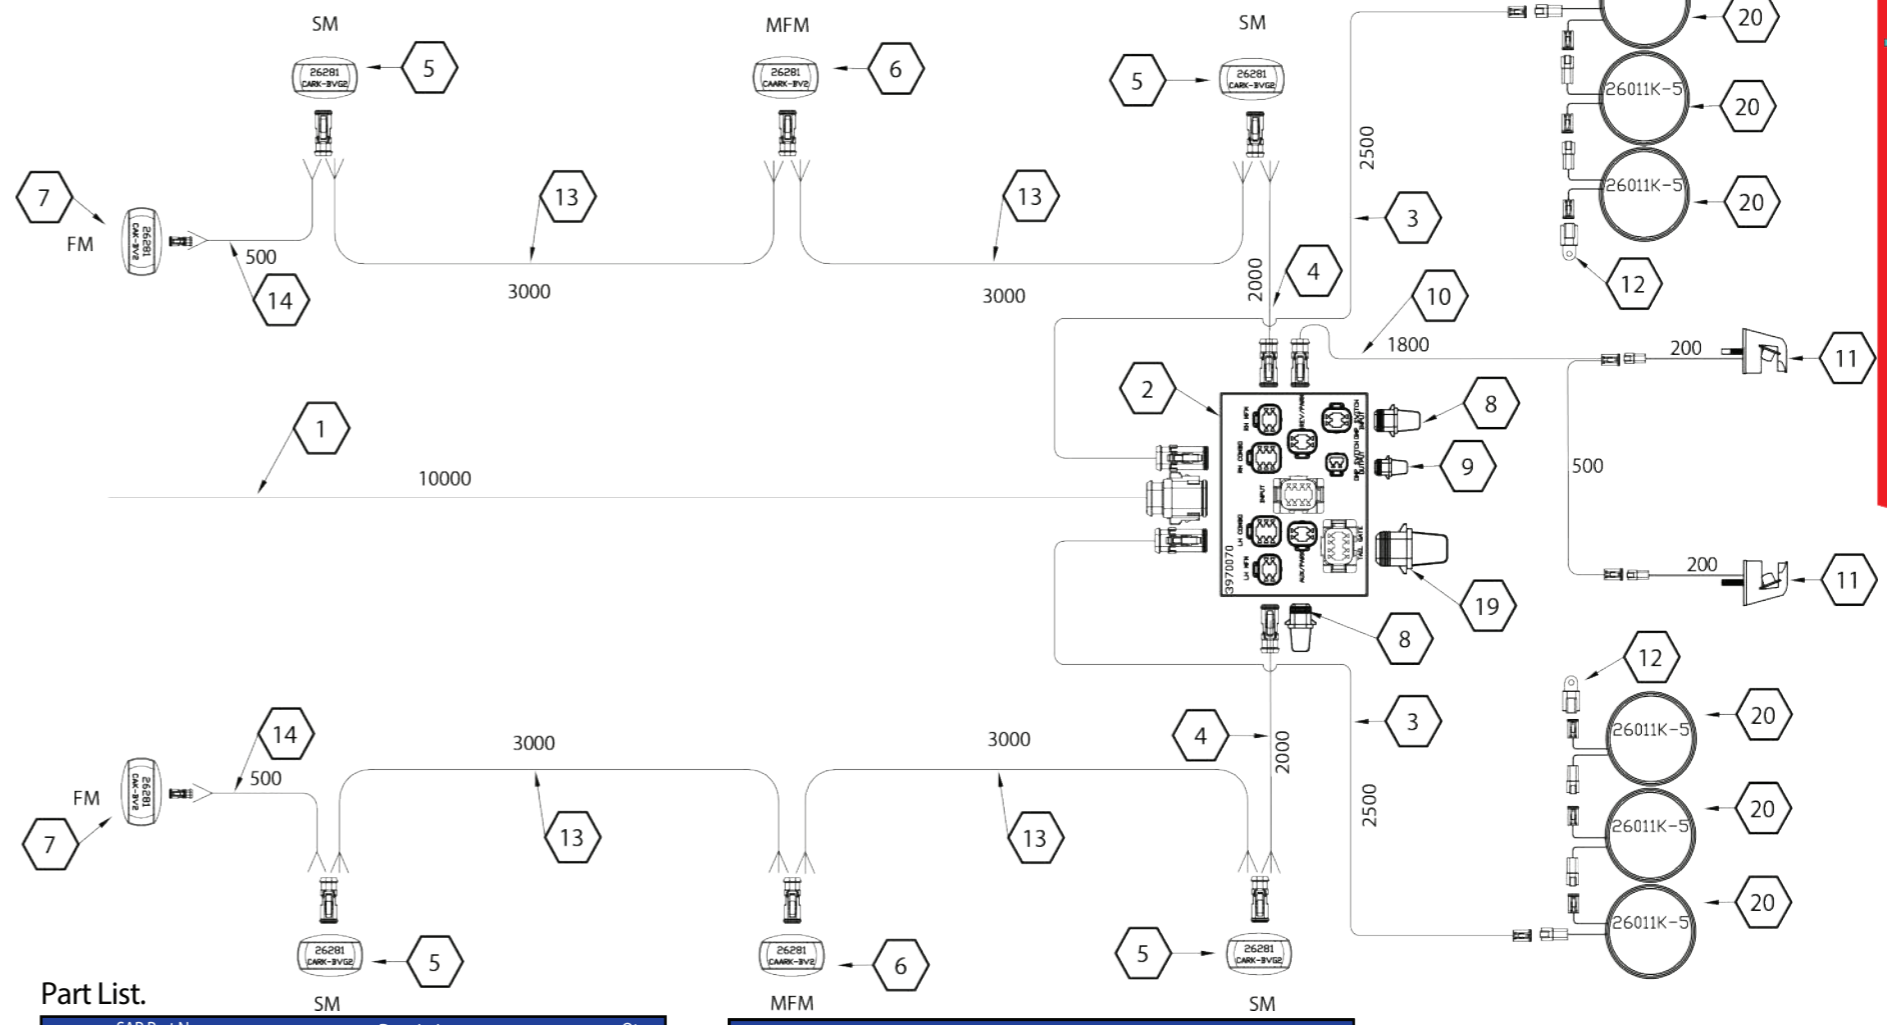

3 Axle Dog Trailer with 26011K-5

Part List.

SAP Part No.	Description	Qty
1	3273188 HARN 8SE-C/S@10000MM	1
2	3970070 IDM - TIPPER	1
3	3270530 HARN 6SE-6SE @2500MM	2
4	3273189 HARN 4SE-F TERM@2000, 3 CORE	2
5	132628102101 26281CARK-BVG2	4
6	132628102091 26281CAARK-BV2	2
7	132628122051 26281CAK-BV2	2
8	136901002011 4 WAY CAVITY PLUG	2
9	136901002031 2 WAY CAVITY PLUG	1
10	3272879 HARN 4SE-4SE @1800	1

SAP Part No.	Description	Qty
11	132680762121 26807N-2BV	2
12	19972-0125 PROTECTIVE CAP FOR 6 WAY	2
13	3272502 3 CORE LUCIDITY LINK@3000MM	4
14	3270937 LUCIDITY LINK @500MM	2
19	136901002041 69010-4 DT 8 WAY CAVITY PLUG	1
20	132601102141 26011K-5 LINK (BK)	1

Key	Part No.	Product Image
6	26281 CAARK-BV2	
5	26281 CARK-BVG2	
7	26281 CAK-BV2	
20	26011K-5	
11	26807N-2BV