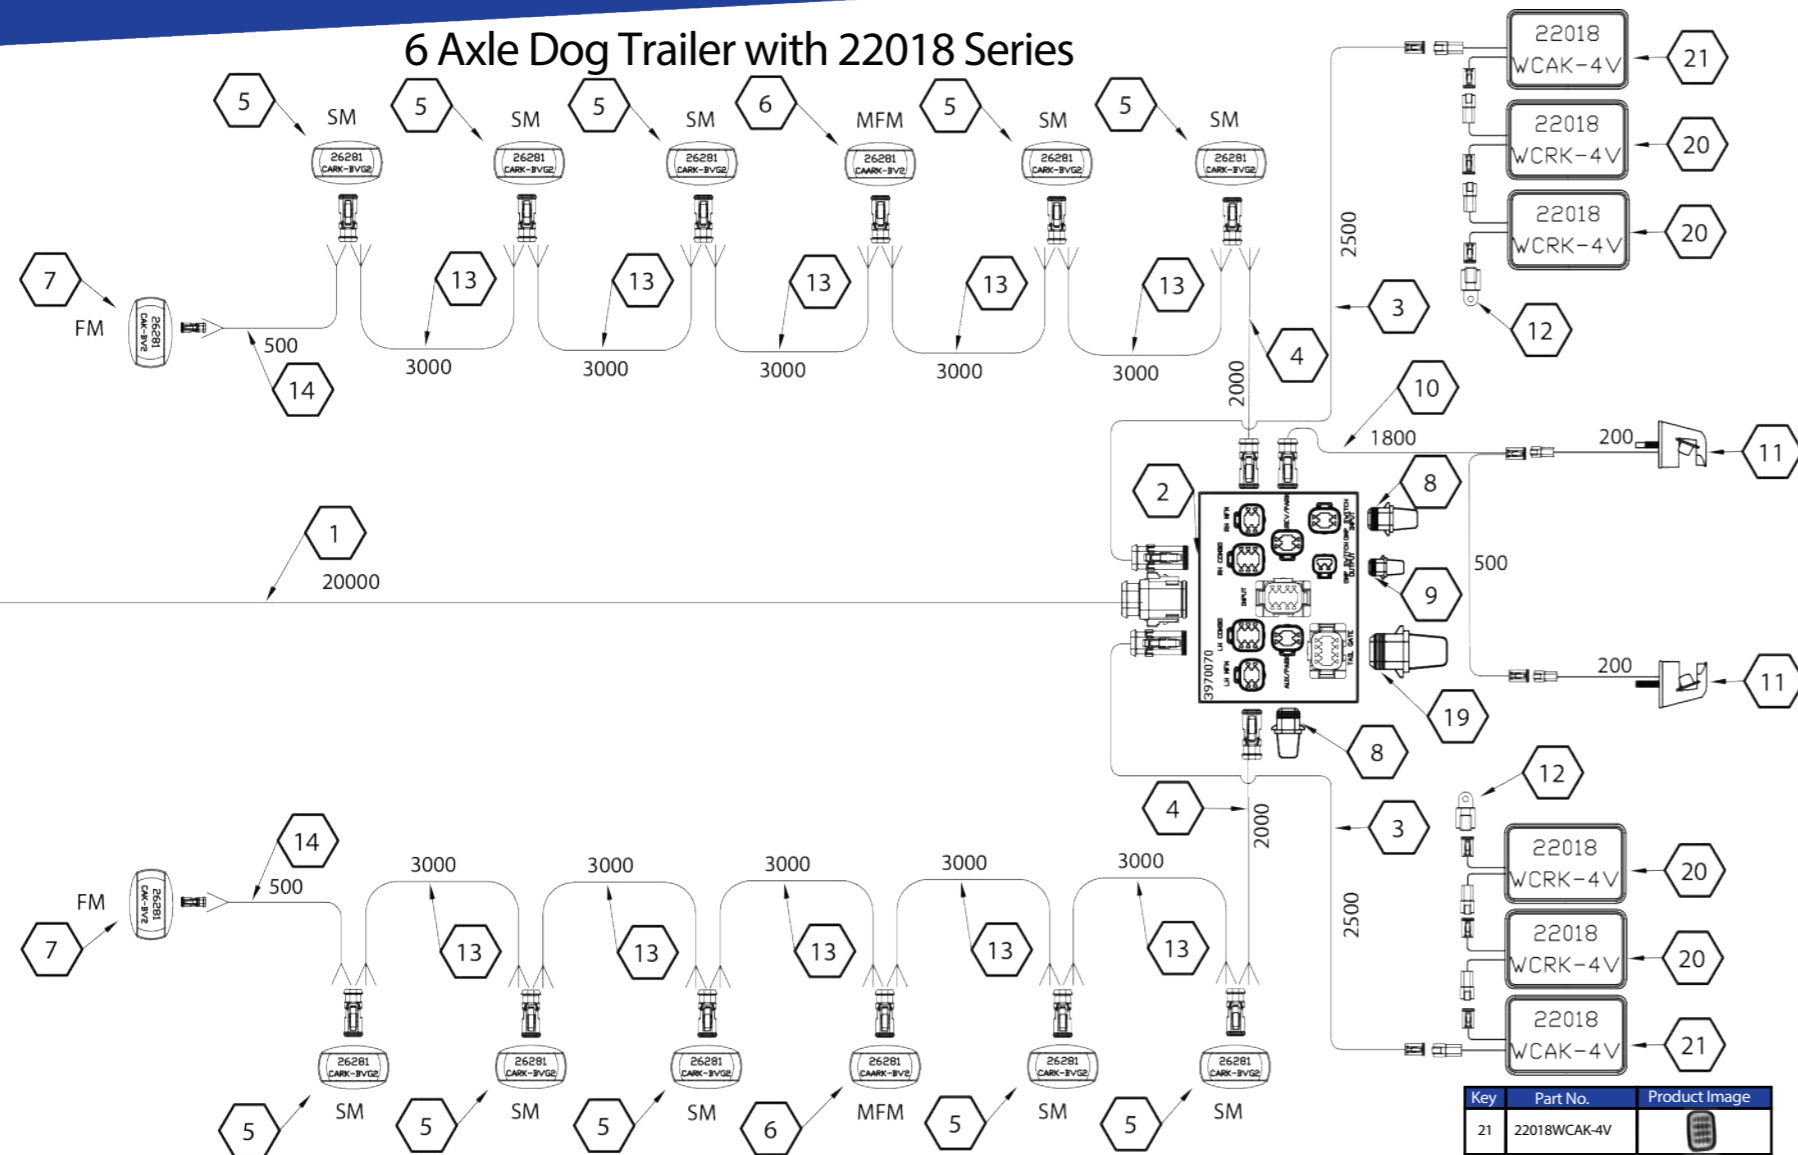

6 Axle Dog Trailer with 22018 Series

Part List.

SAP Part No.	Description	Qty
1	3273194 HARN 8SE-C/S@10000MM	1
2	3970070 IDM - TIPPER	1
3	3270530 HARN 6SE-6SE @2500MM	2
4	3273189 HARN 4SE-F TERM@2000, 3 CORE	2
5	132628102101 26281CARK-BVG2	10
6	132628102091 26281CAARK-BV2	2
7	132628122051 26281CAK-BV2	2
8	136901002011 4 WAY CAVITY PLUG	2
9	136901002031 2 WAY CAVITY PLUG	1
10	3272879 HARN 4SE-4SE @1800	1

SAP Part No.	Description	Qty
11	132680762121 26807N-2BV	2
12	19972-0125 PROTECTIVE CAP FOR 6 WAY	2
13	3272502 3 CORE LUCIDITY LINK@3000MM	10
14	3270937 LUCIDITY LINK @500MM	2
19	136901002041 8 WAY CAVITY PLUG	1
20	132201812241 22018WCRK-4V LUCIDITY LINK	4
21	132201822251 22018WCAK-4V LUCIDITY LINK	2

Note:

Option Color Lens:

- Red Part No: 22018WRK-4V
- Amber Part No: 22018WAK-4V

Key	Part No.	Product Image
21	22018WCAK-4V	
20	22018WCRK-4V	
6	26281CAARK-BV2	
5	26281CARK-BVG2	
7	26281CAK-BV2	
11	26807N-2BV