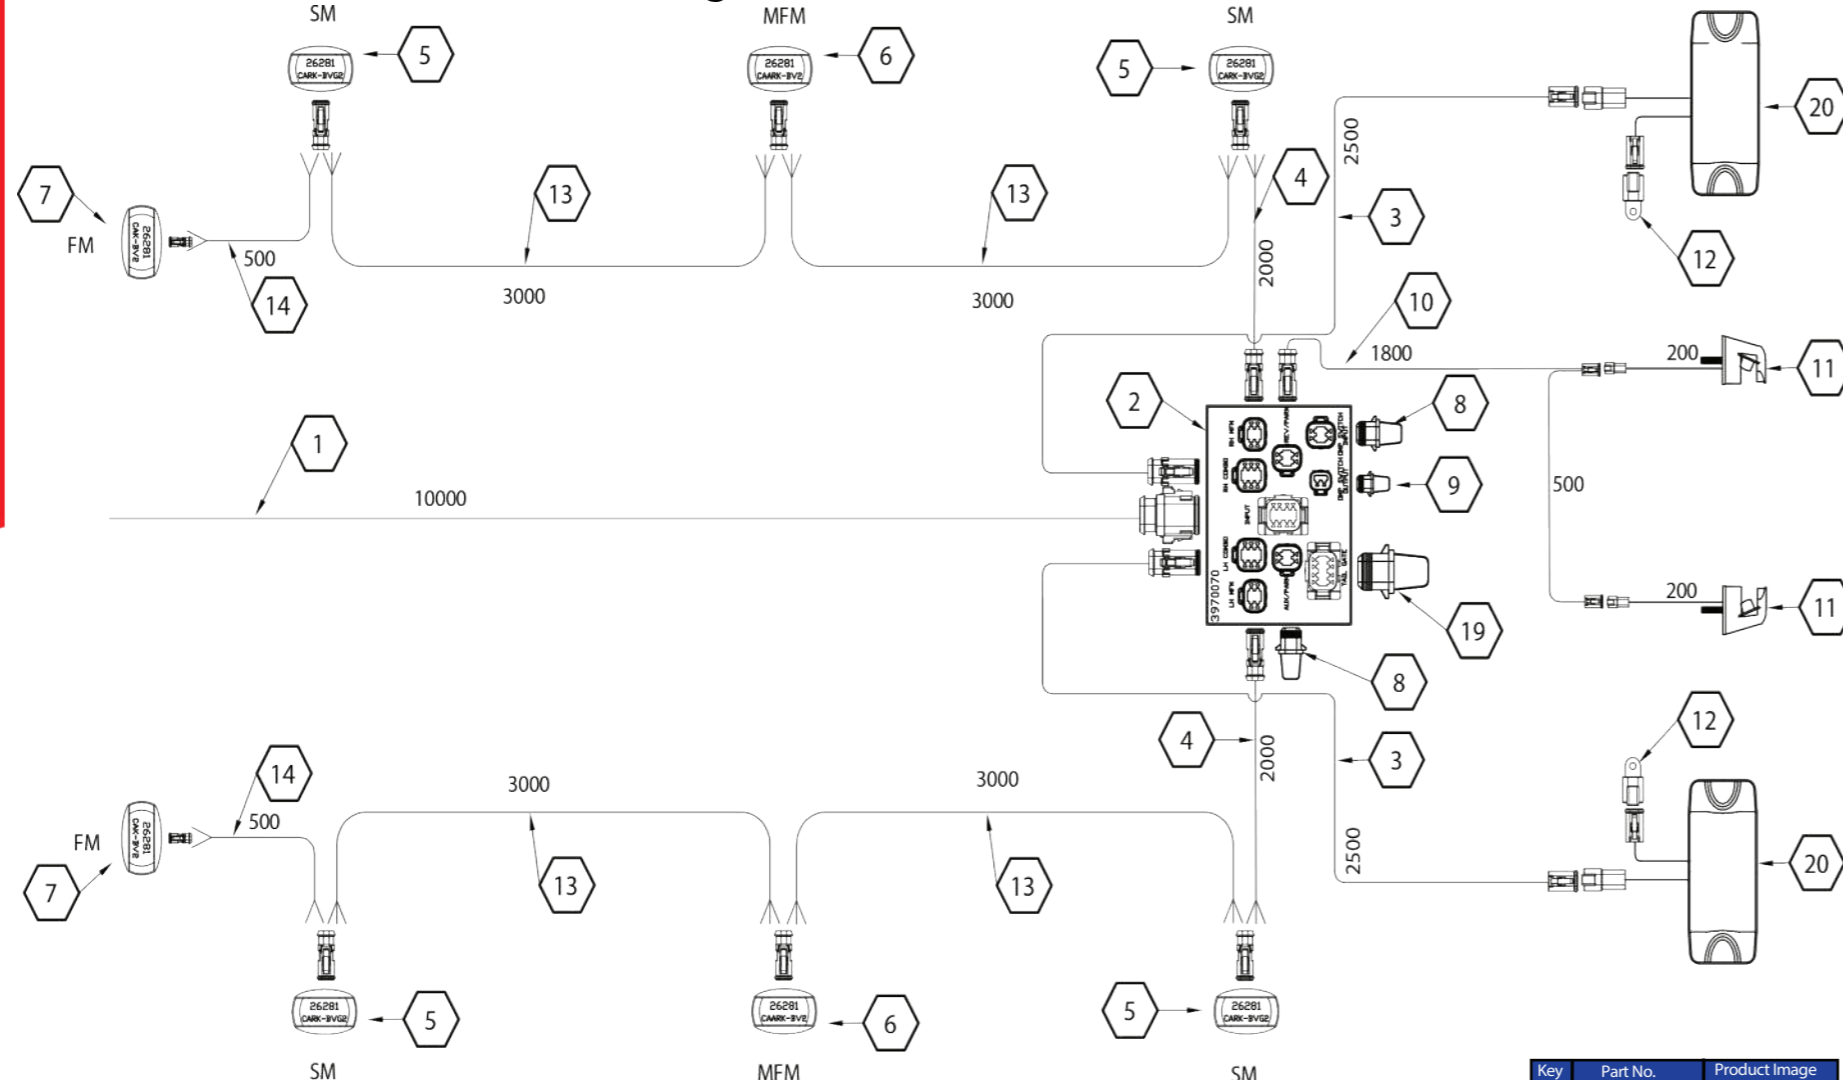

3 Axle Dog Trailer with 26022

Part List.

SAP Part No.	Description	Qty
1	3273188 HARN 8SE-C/S@10000MM	1
2	3970070 IDM - TIPPER	1
3	3270530 HARN 6SE-6SE @2500MM	2
4	3273189 HARN 4SE-F TERM@2000, 3 CORE	2
5	132628102101 26281CARK-BVG2	4
6	132628102091 26281CAARK-BV2	2
7	132628122051 26281CAK-BV2	2
8	136901002011 4 WAY CAVITY PLUG	2
9	136901002031 2 WAY CAVITY PLUG	1
10	3272879 HARN 4SE-4SE @1800	1

SAP Part No.	Description	Qty
11	132680762121 26807N-2BV	2
12	19972-0125 PROTECTIVE CAP FOR 6 WAY	2
13	3272502 HARN 6SE-6SE @3000MM	4
14	3270937 LUCIDITY LINK @500MM	2
19	136901002041 69010-4 DT 8 WAY CAVITY PLUG	1
20	132602202051 26022NCCAR-1GV(BK) LUCIDITY LINK 6SE/6PE	2

Key	Part No.	Product Image
6	26281CAARK-BV2	
5	26281CARK-BVG2	
7	26281CAK-BV2	
20	26022NCCAR-1G	
11	26807N-2BV