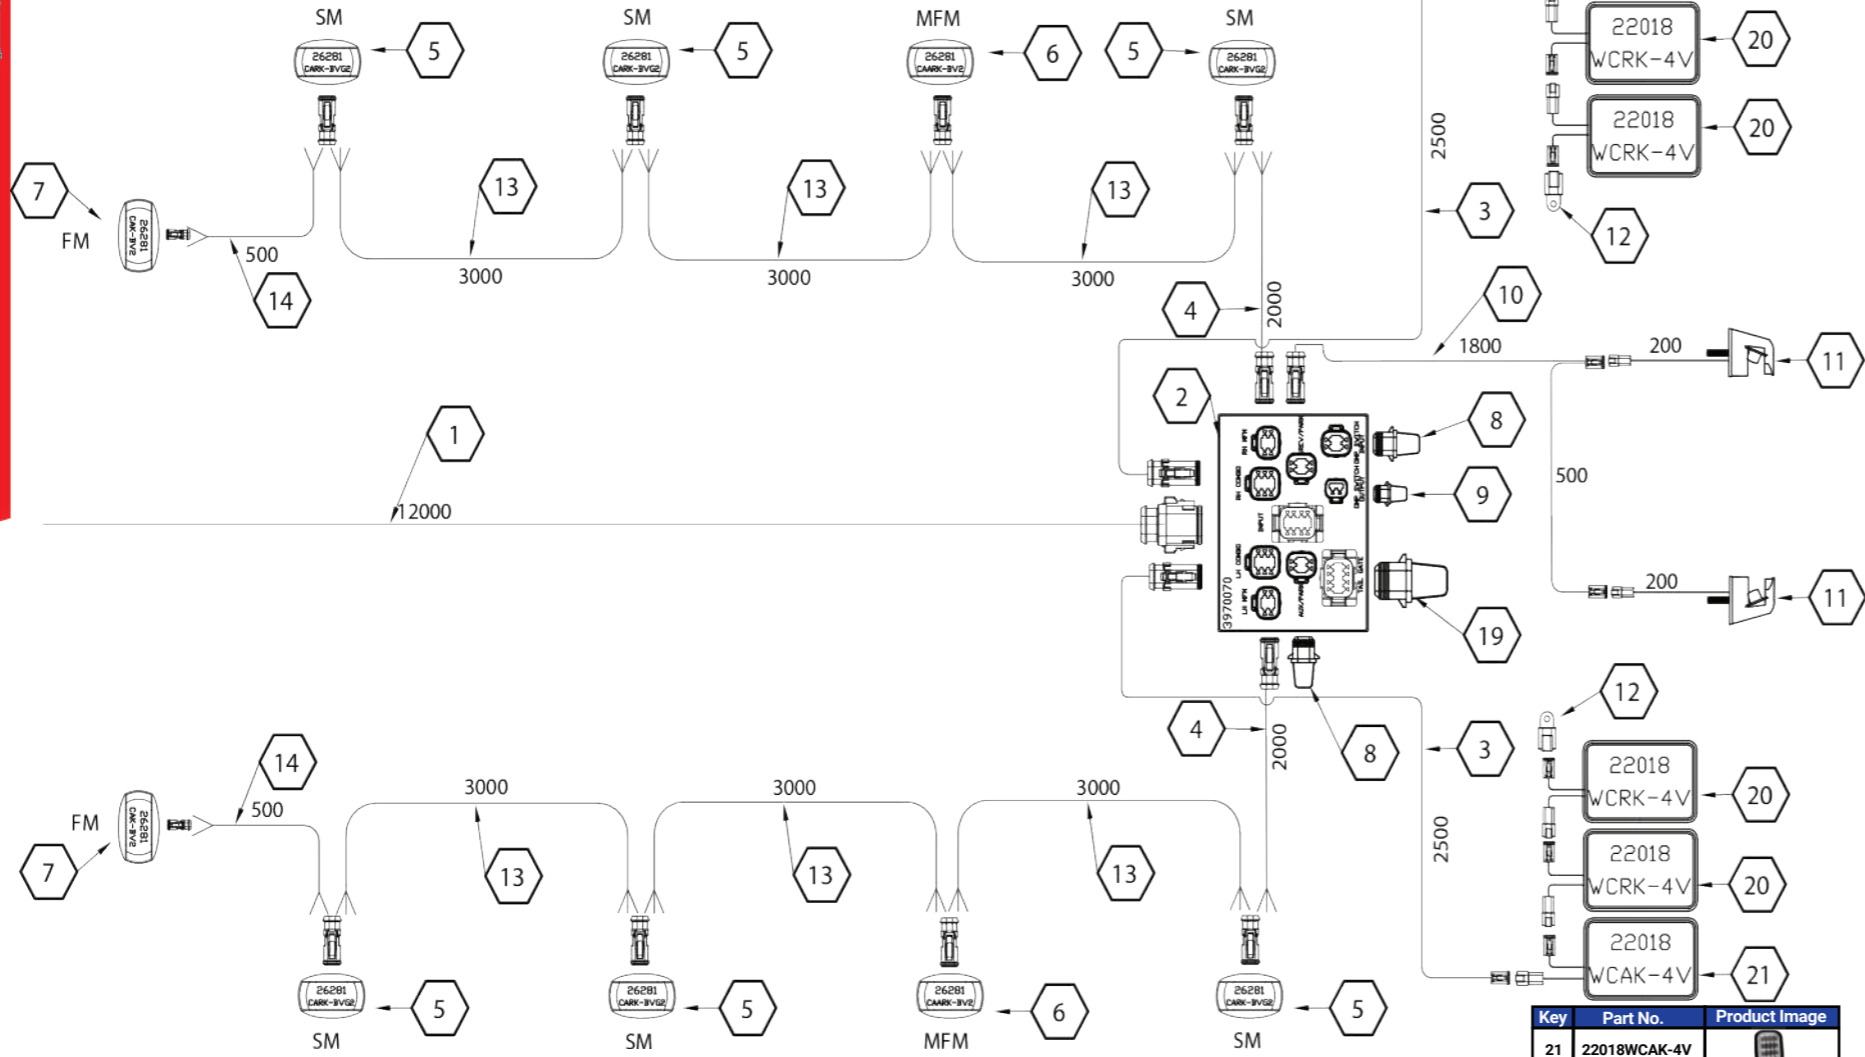

4 Axle Dog Trailer with 22018 Series

Part List.

SAP Part No.	Description	Qty	
1	3273192	HARN 8SE-C/S@12000MM	1
2	3970070	IDM - TIPPER	1
3	3270530	HARN 6SE-6SE @2500MM	2
4	3273189	HARN 4SE-F TERM@2000, 3 CORE	2
5	132628102101	26281CARK-BVG2	6
6	132628102091	26281CAARK-BV2	2
7	132628122051	26281CAK-BV2	2
8	136901002011	4 WAY CAVITY PLUG	2
9	136901002031	2 WAY CAVITY PLUG	1
10	3272879	HARN 4SE-4SE @1800	1

SAP Part No.	Description	Qty	
11	132680762121	26807N-2BV	2
12	19972-0125	PROTECTIVE CAP FOR 6 WAY	2
13	3272502	3 CORE LUCIDITY LINK@3000MM	6
14	3270937	LUCIDITY LINK @500MM	2
19	136901002041	8 WAY CAVITY PLUG	1
20	132201812241	22018WCRK-4V LUCIDITY LINK	4
21	132201822251	22018WCAK-4V LUCIDITY LINK	2

Note:

Option Color Lens:

- Red Part No: 22018WRK-4V
- Amber Part No: 22018WAK-4V

Key	Part No.	Product Image
21	22018WCAK-4V	
20	22018WCRK-4V	
6	26281CAARK-BV2	
5	26281CARK-BVG2	
7	26281CAK-BV2	
11	26807N-2BV