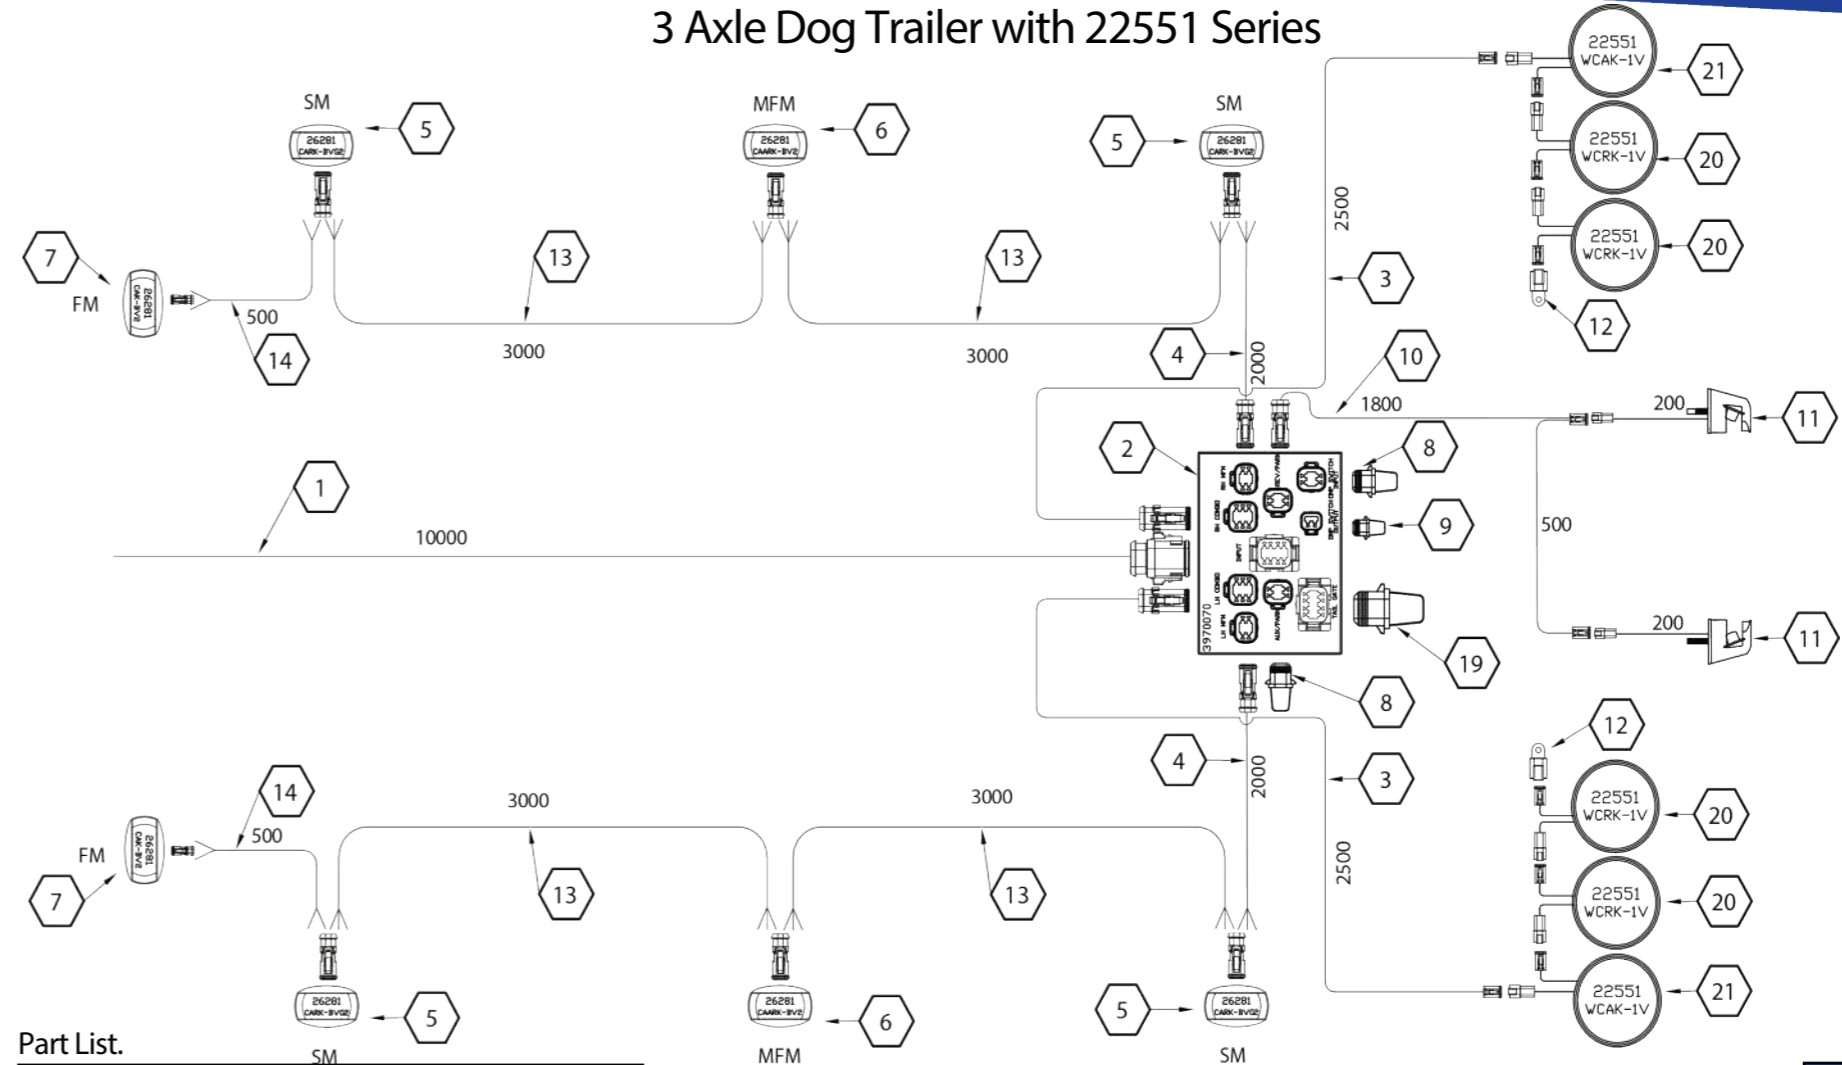

3 Axle Dog Trailer with 22551 Series

Part List.

SAP Part No.	Description	Qty	
1	3273188	HARN 8SE-C/S@10000MM	1
2	3970070	IDM - TIPPER	1
3	3270530	HARN 6SE-6SE @2500MM	2
4	3273189	HARN 4SE-F TERM@2000, 3 CORE	2
5	132628102101	26281CARK-BVG2	4
6	132628102091	26281CAARK-BV2	2
7	132628122051	26281CAK-BV2	2
8	136901002011	4 WAY CAVITY PLUG	2
9	136901002031	2 WAY CAVITY PLUG	1
10	3272879	HARN 4SE-4SE @1800	1

SAP Part No.	Description	Qty	
11	132680762121	26807N-2BV	2
12	19972-0125	PROTECTIVE CAP FOR 6 WAY	2
13	3272502	3 CORE LUCIDITY LINK@3000MM	4
14	3270937	LUCIDITY LINK @500MM	2
19	136901002041	8 WAY CAVITY PLUG	1
20	132255112211	22551WCRK-1V(BK) LUCIDITY LINK	4
21	132255122191	22551WCAK-1V(BK) LUCIDITY LINK	2

Note:
Option Color Lens:
• Red Part No: 22551WRK-1V
• Amber Part No: 22551WAK-1V

Key	Part No.	Product Image
21	22551WCAK-1V	
20	22551WCRK-1V	
6	26281CAARK-BV2	
5	26281CARK-BVG2	
7	26281CAK-BV2	
11	26807N-2BV