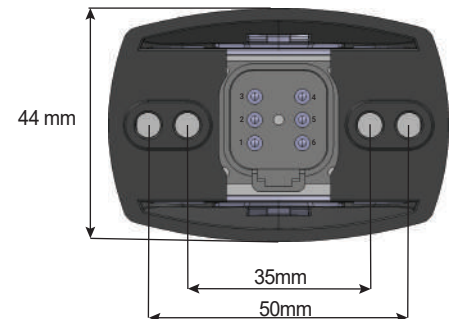

NEW

26281CARK-BVG2 LED Side Marker with 6 Way Moulded Deutsch Connector

Off

On

Part No.	Description
26281CARK-BVG2	LED Side Marker Lamp Red/Amber with 6 Way Moulded Deutsch Connector

Features:

- ADR Approved
- Uses Industry Standard DT Type Connectors
- IP67 Rated
- No Wire Splicing Required
- Easily Add Additional Lamps
- 5 year Warranty

69281

67281

Pin Out

- | | |
|-----------------------|-----------------------|
| 1. Park (Brown) | 6. Park (Brown) |
| 2. Earth (White) | 5. Earth (White) |
| 3. Indicator (Yellow) | 4. Indicator (Yellow) |