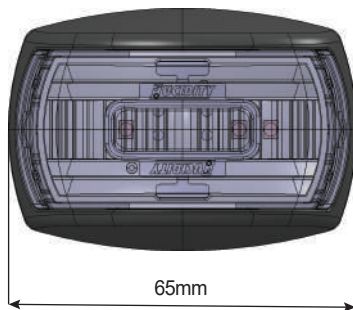

NEW

26281CARK-BVG2 LED Side Marker with 6 Way Moulded Deutsch Connector

Off

On

Part No.	Description
26281CARK-BVG2	LED Side Marker Lamp Red/Amber with 6 Way Moulded Deutsch Connector

Features:

- ADR Approved
- Uses Industry Standard DT Type Connectors
- IP67 Rated
- No Wire Splicing Required
- Easily Add Additional Lamps
- 5 year Warranty

69281

67281

Pin Out

- | | |
|-----------------------|-----------------------|
| 1. Park (Brown) | 6. Park (Brown) |
| 2. Earth (White) | 5. Earth (White) |
| 3. Indicator (Yellow) | 4. Indicator (Yellow) |