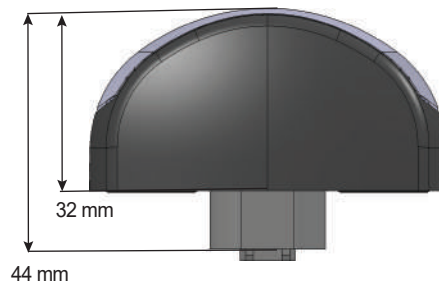

NEW

26281CARK-BVG2 LED Side Marker with 6 Way Moulded Deutsch Connector

Off

On

Part No.	Description
26281CARK-BVG2	LED Side Marker Lamp Red/Amber with 6 Way Moulded Deutsch Connector

Features:

- ADR Approved
- Uses Industry Standard DT Type Connectors
- IP67 Rated
- No Wire Splicing Required
- Easily Add Additional Lamps
- 5 year Warranty