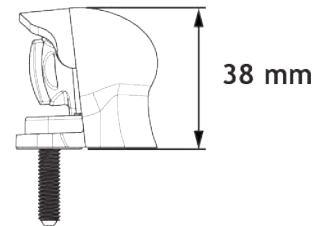

26271 Series License Plate Lamp

26271NCK-2G

Function Position

1. White (Ground)
2. Brown (Park)
3. Brown (Park)
4. White (Ground)

Part No.	Voltage	Wiring	Packaging
26271NCK-2G	12-24 V	Lucidity Link Connection	Blister Packed