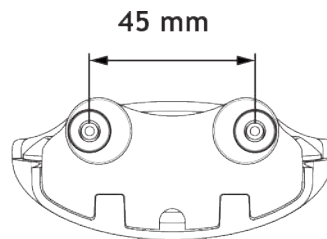

26271 Series License Plate Lamp

26271NCK-2G

Function Position

1. White (Ground)
2. Brown (Park)
3. Brown (Park)
4. White (Ground)

Part No.	Voltage	Wiring	Packaging
26271NCK-2G	12-24 V	Lucidity Link Connection	Blister Packed