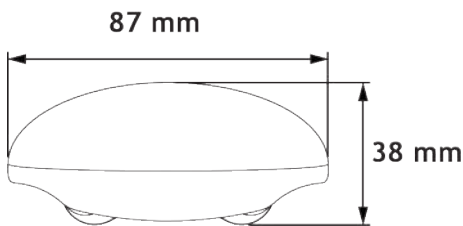

26271 Series License Plate Lamp

26271NCK-2G

Function Position

1. White (Ground)
2. Brown (Park)
3. Brown (Park)
4. White (Ground)

Part No.	Voltage	Wiring	Packaging
26271NCK-2G	12-24 V	Lucidity Link Connection	Blister Packed