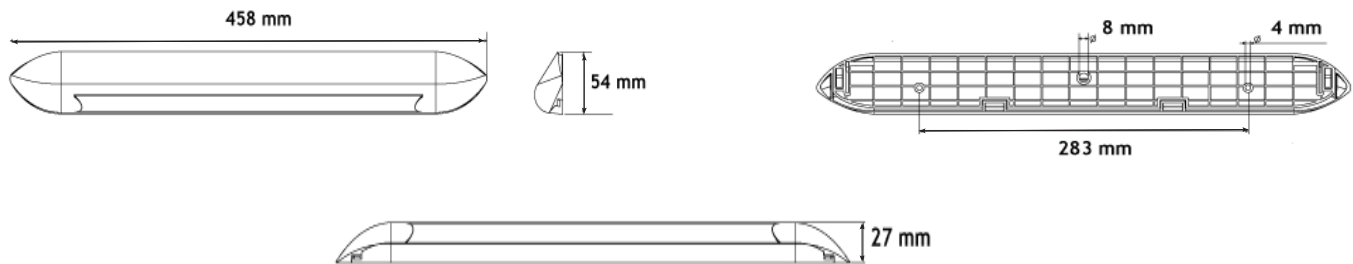

22763 Series LED Awning Lamps

22763 Series

Part No.	Voltage	Raw Lumen	Effective Lumen	Operating Temperature	Bezel	Wiring	Packaging
22763CKB-1V	12-24V	1197	603	-30 °C to 50 °C	Black	100mm Cable	Poly Bag

- ◆ Sufficient lighting provided by 45 degree awning 18-LED lamp
- ◆ Housing with a ditch to drain the rain falls
- ◆ Designed to prevent electromagnetic and radio frequency interference
- ◆ Available in different projection angles and light intensity
- ◆ Ideal for caravan and other recreation vehicles