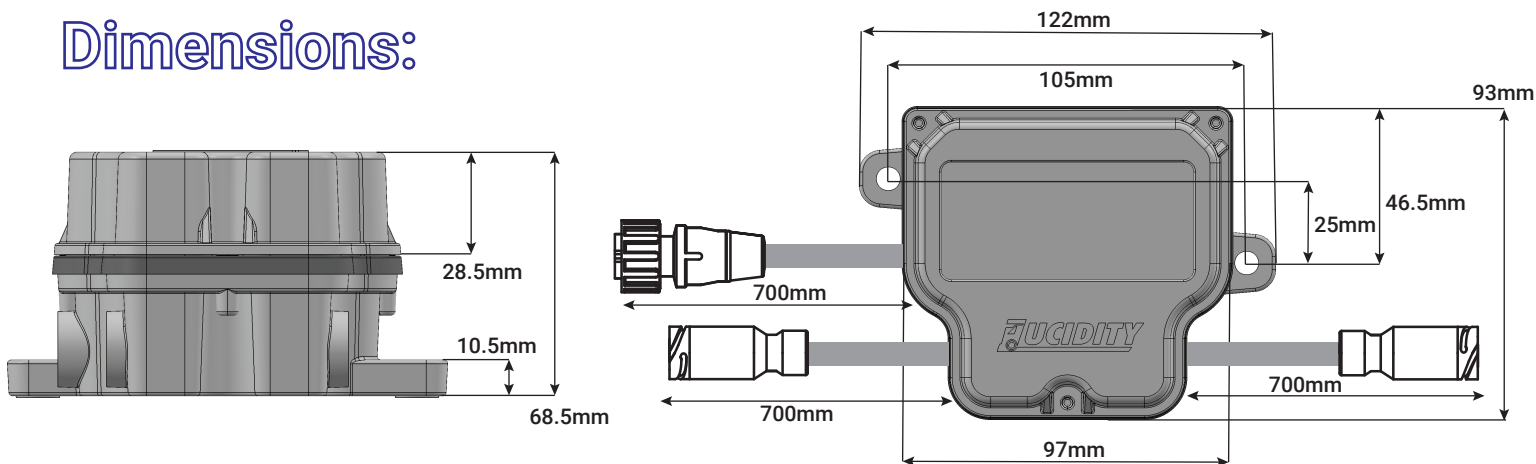

# NEW 3970095 - EBS Junction Box

Part No	Description
3970095	EBS Junction box - Lead Trailers & Dollies

## Dimensions:

# NEW 3970092 - EBS Socket Duplicator

Part No	Description
3970092	The EBS duplicator serves to create multiple socket inputs for trailers that require both front and rear feed socket connections