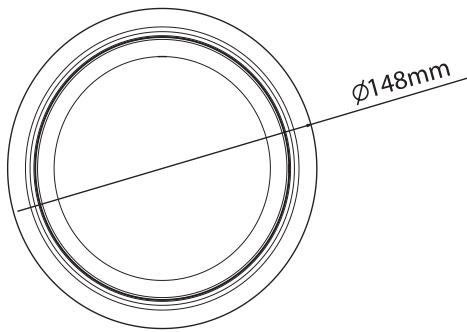

# **NEW** 26011K-5 Lucidity Link Series LED Rear Combination Lamp

Part No.	Description
26011K - 5	LED Rear Combination lamp - Lucidity Link Series
<b>Spare Parts &amp; Accessories</b>	
67001	Replacement Chrome Cover
136901002021	6 Way Cavity Plug
19972-0125	6 Way Dust Cover

### Lamp Dimensions

#### Cut Out Dimensions