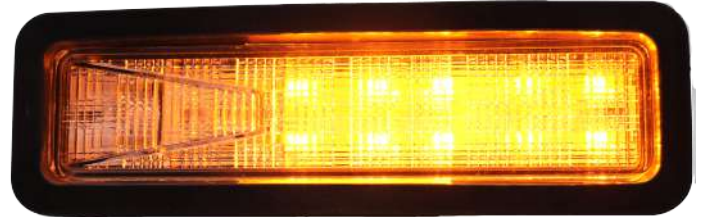

NEW LED Front Position & Front Turn Indicator Lamp

Off

Indicator - On

Front Position On

Front Position & Indicator - On

Part No	Description
26170CA-1VBL	LED Front Position & Front Turn Indicator Lamp

- ADR Approved
- 12/24 Dual Voltage
- IP67 Rated
- 80V Surge Protection
- Heavy Duty Polycarbonate Lens
- 5 Year Warranty