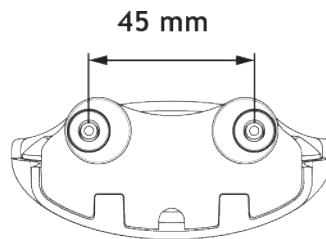

26271 Series License Plate Lamp

26271CK-G

Part No.	Voltage	Wiring	Packaging
26271CK-G	12-24	190mm Cable	Poly Bag
26271CK-GBL	12-24	190mm Cable	Blister Pack