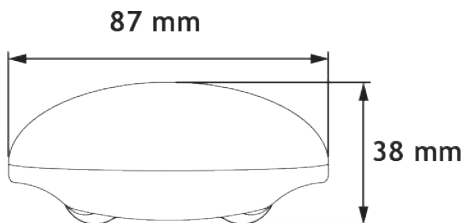

26271 Series License Plate Lamp

26271CK-G

Part No.	Voltage	Wiring	Packaging
26271CK-G	12-24	190mm Cable	Poly Bag
26271CK-GBL	12-24	190mm Cable	Blister Pack