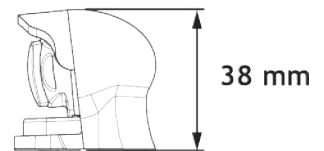

26271 Series License Plate Lamp

26271CK-G

Part No.	Voltage	Wiring	Packaging
26271CK-G	12-24	190mm Cable	Poly Bag
26271CK-GBL	12-24	190mm Cable	Blister Pack