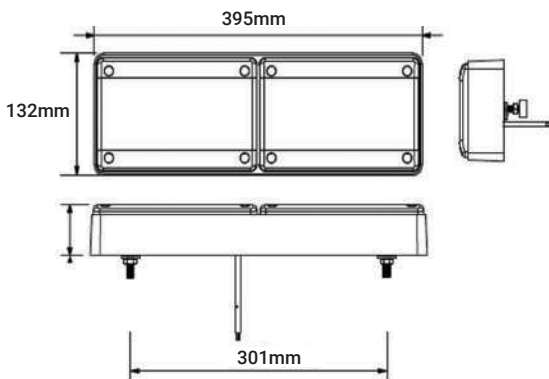

26016/26007 Series Twin & Triple LED Rear Combination Lamps LED Rear Combination Lamps Hard Wired

26016AR-BV

26007ARR-BV

26007ARC-BV

Part No.	Voltage	stop	Tail	D.I.	REV	Reflex	Wiring	Packaging
26016AR-BV	12-24V	✓	✓	✓		✓	1000mm Cable	Boxed
26007ARR-BV	12-24V	✓	✓	✓		✓	1000mm Cable	Boxed
26007ARC-BV	12-24V	✓	✓	✓	✓	✓	1000mm Cable	Boxed
26016H	Housing to Suit 26016 Series Lamps							Boxed
26007H	Housing to Suit 26007 Series Lamps							Boxed
26007AK-VBL	12-24V	Rear Indicator Insert only (Amber)						Blister Packed
26007RK-VBL	12-24V	Stop/Tail Insert only (Red)						Blister Packed
26007CK-VBL	12-24V	Reverse Insert only (Clear/White)						Blister Packed