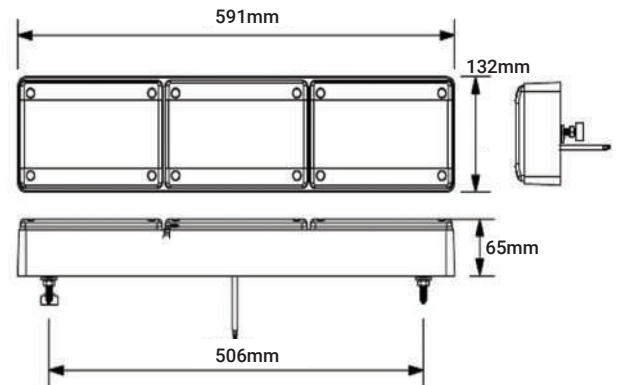

26016/26007 Series Twin & Triple LED Rear Combination Lamps LED Rear Combination Lamps Hard Wired

26016AR-BV

26007ARR-BV

26007ARC-BV

Part No.	Voltage	stop	Tail	D.I.	REV	Reflex	Wiring	Packaging
26016AR-BV	12-24V	✓	✓	✓		✓	1000mm Cable	Boxed
26007ARR-BV	12-24V	✓	✓	✓		✓	1000mm Cable	Boxed
26007ARC-BV	12-24V	✓	✓	✓	✓	✓	1000mm Cable	Boxed
26016H	Housing to Suit 26016 Series Lamps							Boxed
26007H	Housing to Suit 26007 Series Lamps							Boxed
26007AK-VBL	12-24V	Rear Indicator Insert only (Amber)						Blister Packed
26007RK-VBL	12-24V	Stop/Tail Insert only (Red)						Blister Packed
26007CK-VBL	12-24V	Reverse Insert only (Clear/White)						Blister Packed