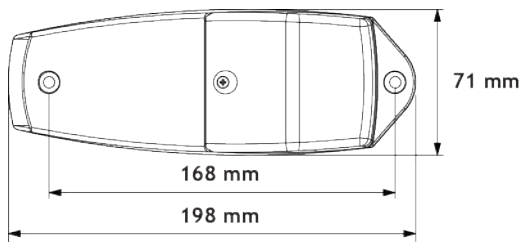

LED Cab Marker Lamps

22401NA-V

22401NCA-V

22401NC-V

Part No.	Voltage	Lens Color	LED Color	Wiring	Packaging
22401NA-1VBL	12-24V	●	●	190mm Cable	Blister Packed
22401NCA-VBL	12-24V		●	190mm Cable	Blister Packed
22401NC-VBL	12-24V	○	○	190mm Cable	Blister Packed