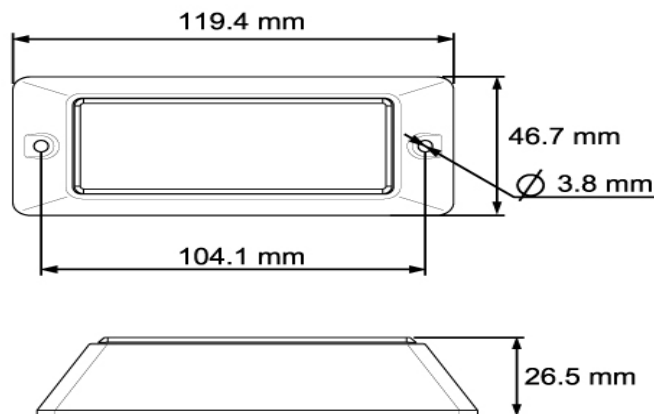

LED Strobe Lamp

26091 - OFF

26091 - ON

Part No	Description
26091	LED Strobe Lamp

- 12/24 Dual Voltage
- IP67 Rated
- 11 Flash Patterns and Synchronisation Capabilities
- Ideal for Emergency Vehicles
- Low Power Consumption
- 5 Year Warranty