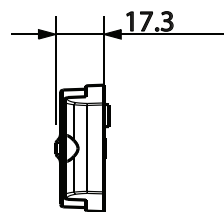

26283 Light Guide LED Marker Lamps with In-Built Reflex Reflector

Part No's	Description
26283C-V	Front End Outline Marker (Clear Lens, White LED's)
26283A-V	Side Marker (Amber Lens, Amber LED's)
26283R-V	Rear Outline Marker (Red Lens, Red LED's)

- ADR Approved
- New Light Guide Technology

- 12/24 Dual Voltage
- In-Built Reflex Reflector

- IP67 Rated
- 5 Year Warranty