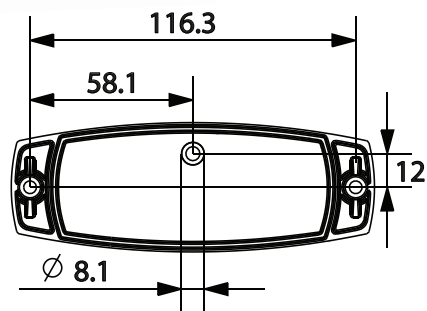

26283 Light Guide LED Marker Lamps with In-Built Reflex Reflector

Part No's	Description
26283C-V	Front End Outline Marker (Clear Lens, White LED's)
26283A-V	Side Marker (Amber Lens, Amber LED's)
26283R-V	Rear Outline Marker (Red Lens, Red LED's)

- ADR Approved
- New Light Guide Technology

- 12/24 Dual Voltage
- In-Built Reflex Reflector

- IP67 Rated
- 5 Year Warranty