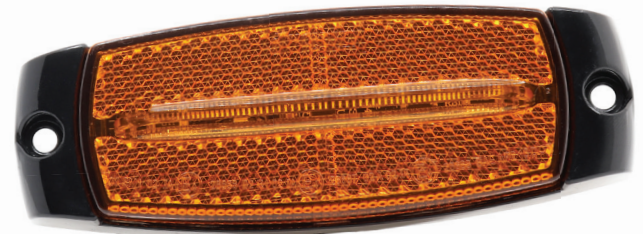

26283 Light Guide LED Marker Lamps with In-Built Reflex Reflector

Part No's	Description
26283C-V	Front End Outline Marker (Clear Lens, White LED's)
26283A-V	Side Marker (Amber Lens, Amber LED's)
26283R-V	Rear Outline Marker (Red Lens, Red LED's)

- ADR Approved
- New Light Guide Technology

- 12/24 Dual Voltage
- In-Built Reflex Reflector

- IP67 Rated
- 5 Year Warranty