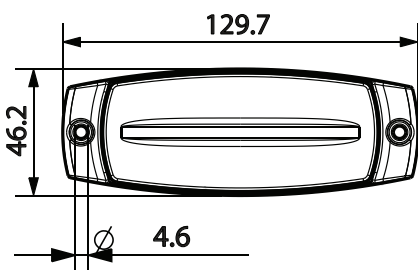

26283 Light Guide LED Marker Lamps with In-Built Reflex Reflector

Part No's	Description
26283C-V	Front End Outline Marker (Clear Lens, White LED's)
26283A-V	Side Marker (Amber Lens, Amber LED's)
26283R-V	Rear Outline Marker (Red Lens, Red LED's)

- ADR Approved
- New Light Guide Technology

- 12/24 Dual Voltage
- In-Built Reflex Reflector

- IP67 Rated
- 5 Year Warranty