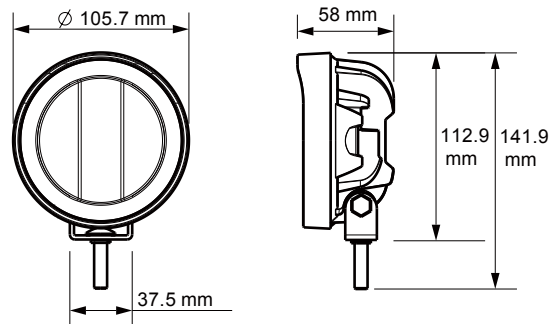

NEW PRODUCT RELEASE

LED WORK LAMP with CURVED LENS

Part No. 22849BL

Key Features

Voltage	12-36 Volts
IP Rating	IP69K
Beam Pattern	Compostie Flood/Spot Beam
Housing	Aluminium
Mounting Hardware	Stainless Steel
Lens Material	Polycarbonate
Circuit Protection	Reverse Polarity Protected
Watt	21
SMD	7
Lumen	1680
HV CD	1500
Current Draw	1.3 Amps at 12 Volts 0.67 Amps at 24 Volts
Connection	280 mm cable
Weight	377g

Resistant To:

Water	Yes
Dust	Yes
Warpage	Yes
Temperature	-30C to 50C

Composite Flood/Spot Beam

All Products Meet Applicable National Standards

Address : 37 Paraweena Drive, Truganina, VIC 3029

Tel: + 61 (03) 9219 4074