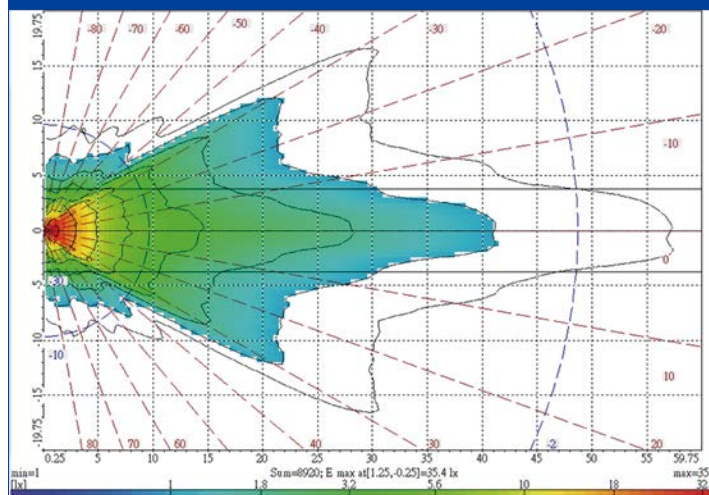

NEW PRODUCT RELEASE

LED WORK LAMP with CURVED LENS

Part No. 22849BL

Key Features

Voltage	12-36 Volts
IP Rating	IP69K
Beam Pattern	Compostie Flood/Spot Beam
Housing	Aluminium
Mounting Hardware	Stainless Steel
Lens Material	Polycarbonate
Circuit Protection	Reverse Polarity Protected
Watt	21
SMD	7
Lumen	1680
HV CD	1500
Current Draw	1.3 Amps at 12 Volts 0.67 Amps at 24 Volts
Connection	280 mm cable
Weight	377g

Resistant To:

Water	Yes
Dust	Yes
Warpage	Yes
Temperature	-30C to 50C

Composite Flood/Spot Beam

All Products Meet Applicable National Standards

Address : 37 Paraweena Drive, Truganina, VIC 3029

Tel: + 61 (03) 9219 4074