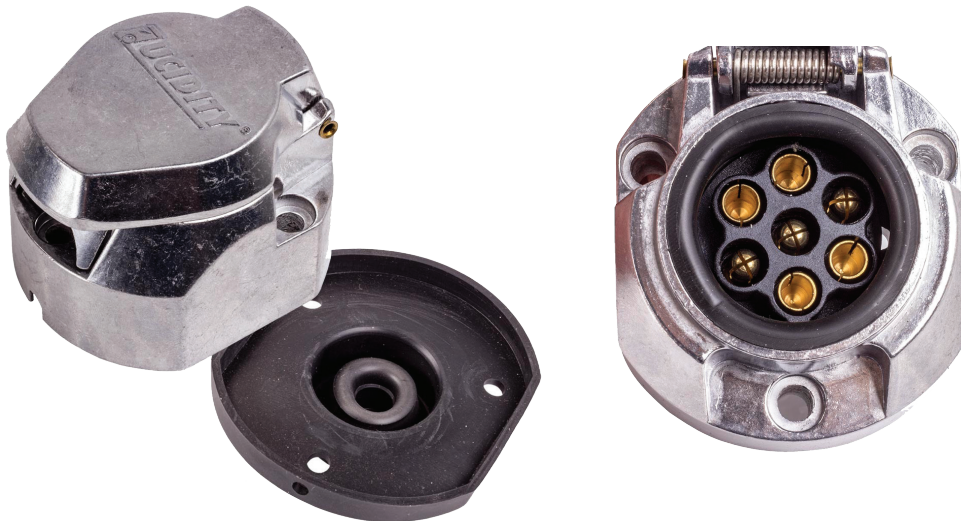

# 7 Pin Large Round Metal Trailer Socket with Water/Dust Resistant Seal

Part No	Description
196408000721	Suits all applications particularly Heavy Vehicles

Pin No.	Circuit	Colour
1	Left Hand Indicator	Yellow
2	Reverse	Black
3	Earth	White
4	Right Hand Indicator	Green
5	Service Brakes	Blue
6	Stop Lamps	Red
7	Tail, Clearance & Side Marker Lamps	Brown

Wiring Diagram

- Heavy Duty Metal Construction
- Accepts 6mm Cables
- 30 Amps per Pin @12 Volt
- Internal & External Water/Dust Resistant Seal