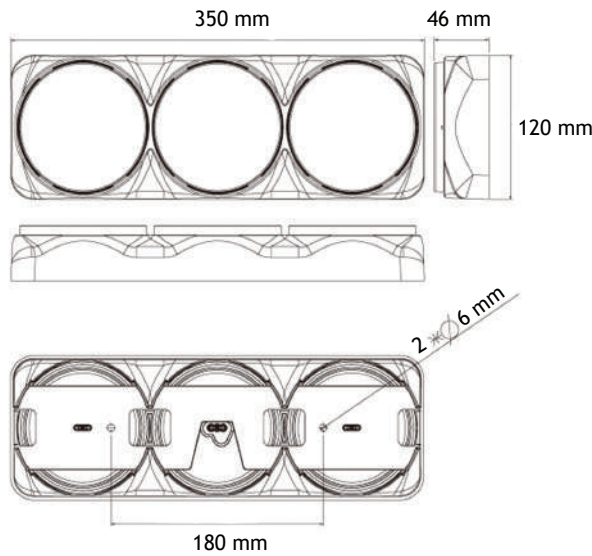

GloTrac 34013 Series

LED Rear Combination Lamps

34013ARC-BVBL

34013CARR-BVBL

Part No.	Voltage	Stop	Tail	*D.I.	*REV	Wiring	Packaging
34013ARC-BVBL	12-24V	✓	✓	✓	✓	230mm Fly Lead	Blister Packed
34013CARR-BVBL	12-24V	✓	✓	✓		230mm Fly Lead	Blister Packed
34013CARR-BV	12-24V	✓	✓	✓		230mm Fly Lead	Poly Bag

*D.I : Direct Indicator *REV : Reverse