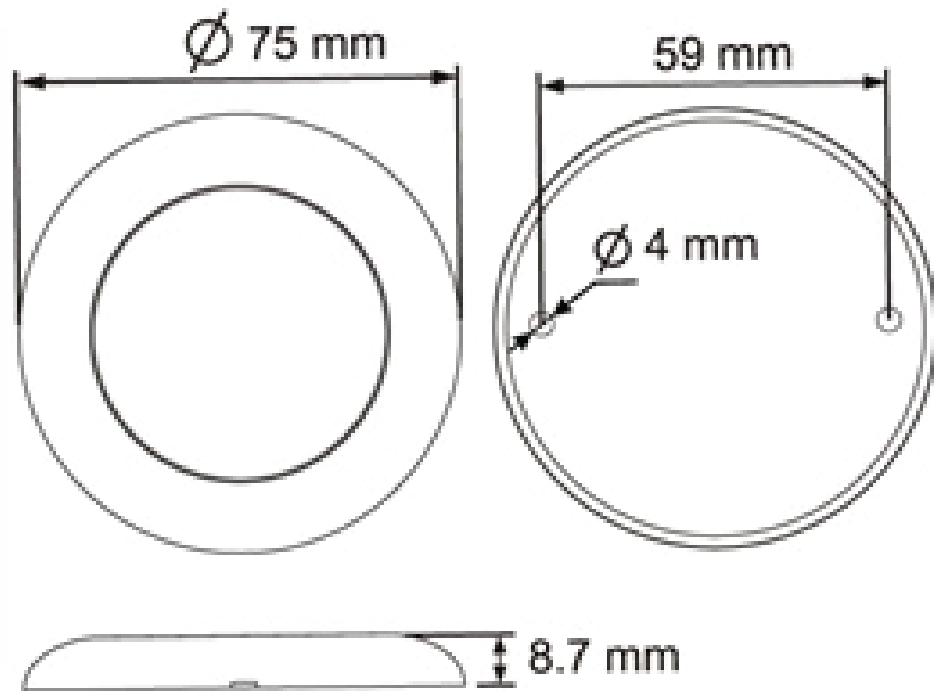

NEW PRODUCT RELEASE

22765 LED Round Interior Lamp

Part No.	Description
22765CKS-WW	Lucidity Interior Down Light with Touch On/Off Switch (Bulk)

- IP67 Rated
- Dual Voltage: 12/24V
- Lumen 120
- Operating Temperatures: -30°C to 50°C
- Ultra Slim Profile
- Surface Mounting Design