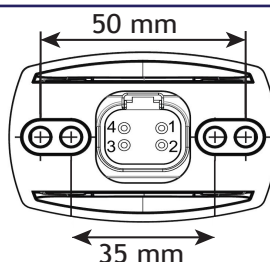

Part Number	Housing Colour	Lens Colour	LED Colour	Front	Side	Side Indicator	Rear	Connection	Status
26281CK- BV2	Black	Clear	White	•				DT Type Connector	New
26281CAK- BV2	Black	Clear	Amber	•		•		DT Type Connector	Existing
26281CRK- BV2	Black	Clear	Red				•	DT Type Connector	Existing
26281CARK- BV2	Black	Clear	Amber/Red		•			DT Type Connector	Existing
26281CK- V2	Chrome	Clear	White	•				DT Type Connector	New
26281CAK- V2	Chrome	Clear	Amber	•		•		DT Type Connector	New
26281CRK- V2	Chrome	Clear	Red					DT Type Connector	New
26281CARK- V2	Chrome	Clear	Amber/Red		•		•	DT Type Connector	New

Part No	Description
67281	Chrome Housing to Suit 26281 Marker Lamps
67281B	Black Housing to Suit 26281 Marker Lamps
69281	Rubber Mounting Grommet