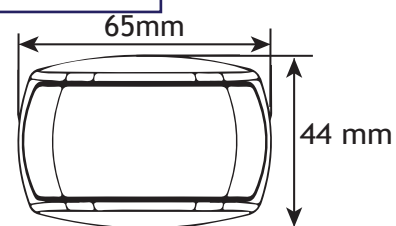

NEW 26281 Lucidity link Series Marker Lamps

26281 Lucidity Link

69281

67281

Part Number	Housing Colour	Lens Colour	LED Colour	Front	Side	Side Indicator	Rear	Connection	Status
26281CK- BV2	Black	Clear	White	•				DT Type Connector	New
26281CAK- BV2	Black	Clear	Amber	•		•		DT Type Connector	Existing
26281CRK- BV2	Black	Clear	Red				•	DT Type Connector	Existing
26281CARK- BV2	Black	Clear	Amber/Red		•			DT Type Connector	Existing
26281CK- V2	Chrome	Clear	White	•				DT Type Connector	New
26281CAK- V2	Chrome	Clear	Amber	•		•		DT Type Connector	New
26281CRK- V2	Chrome	Clear	Red					DT Type Connector	New
26281CARK- V2	Chrome	Clear	Amber/Red		•		•	DT Type Connector	New

Cable Selection

Part Number	Description	Length mm	Suits Lamp spacing	Material
3270980	Link Cable 300mm	300	200mm	PVC Twin Sheath
3270937	Link Cable 500mm	500	400mm	PVC Twin Sheath
3270981	Link Cable 800mm	800	700mm	PVC Twin Sheath
3270938	Link Cable 1000mm	1000	900mm	PVC Twin Sheath
3270982	Link Cable 1300mm	1300	1200mm	PVC Twin Sheath
3270939	Link Cable 1500mm	1500	1400mm	PVC Twin Sheath
3270940	Link Cable 2000mm	2000	1900mm	PVC Twin Sheath
3270941	Link Cable 2500mm	2500	2400mm	PVC Twin Sheath
3270942	Link Cable 3000mm	3000	2900mm	PVC Twin Sheath
3270943	Link Cable 3500mm	3500	3400mm	PVC Twin Sheath
3270944	Link Cable 4000mm	4000	3900mm	PVC Twin Sheath
3270945	Link Cable 4500mm	4500	4400mm	PVC Twin Sheath
3270946	Link Cable 5000mm	5000	4900mm	PVC Twin Sheath
3271035	Link Cable 5500mm	5500	5400mm	PVC Twin Sheath
3271733	Link Cable 6000mm	6000	5900mm	PVC Twin Sheath
3271193	Link Cable 7700mm	7700	7600mm	PVC Twin Sheath
3272089	Link Cable 8000mm	8000	7900mm	PVC Twin Sheath