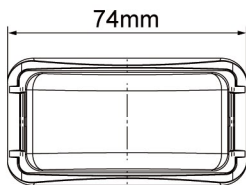

Glo Trac

Innovations that Value your Biz

LED MARKER LAMP

26275AK-V

26275RK-V

26275CK-V

26275CARK-V

- Traditional design meeting latest fashion
- Soft, uniform light distribution
- High quality chromed bracket

Blister std pack qty : 144

Bulk std pack qty : 200

Part No.	Voltage	LED Color	Lens Color	Front	Side	Rear	Side Indicator	Spare bracket	Connection	ADR Approved	IP Rating
26275AK-V	12~24V	●	●		✓		✓	chrome	150mm cable	✓	IP67
26275RK-V	12~24V	●	●			✓		chrome	150mm cable	✓	IP67
26275CK-V	12~24V	○	○	✓				chrome	150mm cable	✓	IP67
26275CAK-V	12~24V	●	○		✓		✓	chrome	150mm cable	✓	IP67
26275CRK-V	12~24V	●	○			✓		chrome	150mm cable	✓	IP67
26275CARK-V	12~24V	●●	○		✓			chrome	150mm cable	✓	IP67