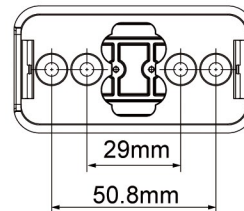

Glo Trac

Innovations that Value your Biz

LED MARKER LAMP

26275AK-V

26275RK-V

26275CK-V

26275CARK-V

- Traditional design meeting latest fashion
- Soft, uniform light distribution
- High quality chromed bracket

Blister std pack qty : 144

Bulk std pack qty : 200

Part No.	Voltage	LED Color	Lens Color	Front	Side	Rear	Side Indicator	Spare bracket	Connection	ADR Approved	IP Rating
26275AK-V	12~24V	●	●		✓		✓	chrome	150mm cable	✓	IP67
26275RK-V	12~24V	●	●			✓		chrome	150mm cable	✓	IP67
26275CK-V	12~24V	○	○	✓				chrome	150mm cable	✓	IP67
26275CAK-V	12~24V	●	○		✓		✓	chrome	150mm cable	✓	IP67
26275CRK-V	12~24V	●	○			✓		chrome	150mm cable	✓	IP67
26275CARK-V	12~24V	●●	○		✓			chrome	150mm cable	✓	IP67