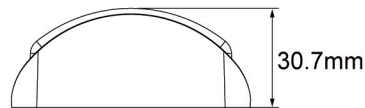

Blister std pack qty : 144

Bulk std pack qty : 200

Part No.	Voltage	LED Color	Lens Color	Front	Side	Rear	Side Indicator	Spare bracket	Connection	ADR Approved	IP Rating
26275AK-V	12~24V	●	●		✓		✓	chrome	150mm cable	✓	IP67
26275RK-V	12~24V	●	●			✓		chrome	150mm cable	✓	IP67
26275CK-V	12~24V	○	○	✓				chrome	150mm cable	✓	IP67
26275CAK-V	12~24V	●	○		✓		✓	chrome	150mm cable	✓	IP67
26275CRK-V	12~24V	●	○			✓		chrome	150mm cable	✓	IP67
26275CARK-V	12~24V	●●	○		✓			chrome	150mm cable	✓	IP67