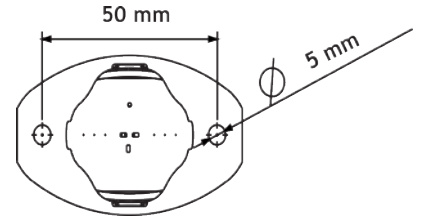

LED Marker Lamps

26272C-V

Delphi Connector

Hard Wired Cable

12627204801

3271022

3271023

Part No.	Voltage	Lens Color	LED Color	Front	Side	Side Indicator	Rear	Wiring	Packaging
26272CAA-V	12-24V	○	●			✓		2500mm Cable	Poly Bag
26272CAR-V	12-24V	○	●●		✓			2500mm Cable	Poly Bag
26272CA-V	12-24V	○	●		✓			5000mm Cable	Poly Bag
26272CR-V	12-24V	○	●				✓	5000mm Cable	Poly Bag
26272C-V	12-24V	○	○	✓				5000mm Cable	Poly Bag
26272PCAAR-V	12-24V	○	●●●		✓	✓		3 Pin Delphi Connector	Poly Bag
26272PCAA-V	12-24V	○	●			✓		2 Pin Delphi Connector	Poly Bag
26272PCAR-V	12-24V	○	●●		✓			2 Pin Delphi Connector	Poly Bag
26272PCA-V	12-24V	○	●		✓			2 Pin Delphi Connector	Poly Bag
26272PCR-V	12-24V	○	●				✓	2 Pin Delphi Connector	Poly Bag
26272PC-V	12-24V	○	○	✓				2 Pin Delphi Connector	Poly Bag
Spares Partes									
3271022	Cable to Suit 26272 Series 2 Pin with 300mm Cable								
3271023	Cable to Suit 26272 Series 3 Pin with 300mm Cable								
12627204801	Black Housing Suited for 26272 Series								