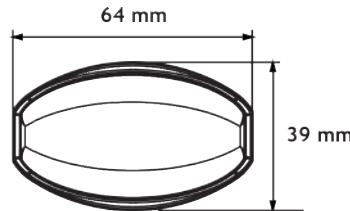

LED Marker Lamps

26272C-V

Delphi Connector

Hard Wired Cable

12627204801

3271022

3271023

Part No.	Voltage	Lens Color	LED Color	Front	Side	Side Indicator	Rear	Wiring	Packaging
26272CAA-V	12-24V	○	●			✓		2500mm Cable	Poly Bag
26272CAR-V	12-24V	○	●●		✓			2500mm Cable	Poly Bag
26272CA-V	12-24V	○	●		✓			5000mm Cable	Poly Bag
26272CR-V	12-24V	○	●				✓	5000mm Cable	Poly Bag
26272C-V	12-24V	○	○	✓				5000mm Cable	Poly Bag
26272PCAAR-V	12-24V	○	●●●		✓	✓		3 Pin Delphi Connector	Poly Bag
26272PCAA-V	12-24V	○	●			✓		2 Pin Delphi Connector	Poly Bag
26272PCAR-V	12-24V	○	●●		✓			2 Pin Delphi Connector	Poly Bag
26272PCA-V	12-24V	○	●		✓			2 Pin Delphi Connector	Poly Bag
26272PCR-V	12-24V	○	●				✓	2 Pin Delphi Connector	Poly Bag
26272PC-V	12-24V	○	○	✓				2 Pin Delphi Connector	Poly Bag
Spares Partes									
3271022	Cable to Suit 26272 Series 2 Pin with 300mm Cable								
3271023	Cable to Suit 26272 Series 3 Pin with 300mm Cable								
12627204801	Black Housing Suited for 26272 Series								