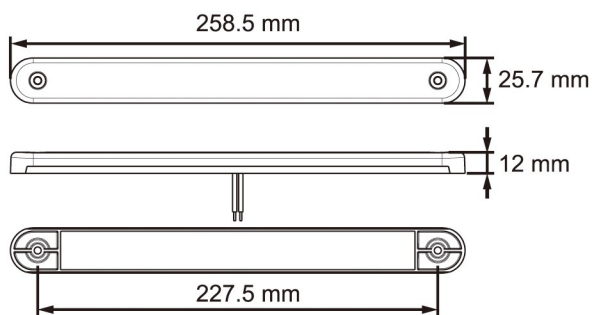

LED REAR LAMP

26154 lamp with polished stainless steel bezel

- SMD LED technology
- Fully sealed polycarbonate lens
- Surface mount ultra low profile rear lamps
- Including decorative polished stainless steel bezel

Blister std pack qty : 100

Bulk std pack qty : 100

Part No.	Voltage	Stop	Tail	D.I.	Reverse	Connection	Note	Australian Design Rules
26154AK-V	12/24V			✓		190mm fly lead		✓
26154RK-V	12/24V	✓	✓			190mm fly lead		✓
26154CK-V	12/24V				✓	190mm fly lead		✓
26154CAK-V	12/24V			✓		190mm fly lead	clear lens	✓
26154CRK-V	12/24V	✓				190mm fly lead	clear lens	✓