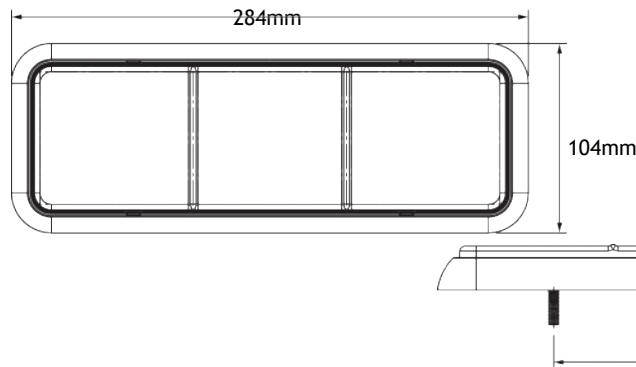

GloTrac 26057 Series LED Rear Combination Lamps

26057ARR-VBL

26057ARC-VBL

67057C

67057B

Part No.	Voltage	Housing	Stop	Tail	*D.I.	*REV	Wiring	Packaging
26057ARR-VBL	12-24V	Chrome	✓	✓	✓		520mm Fly Lead	Blister Packed
26057ARC-VBL	12-24V	Chrome	✓	✓	✓	✓	520mm Fly Lead	Blister Packed
26057ARC-BVBL	12-24V	Black	✓	✓	✓	✓	520mm Fly Lead	Blister Packed
26057ARC-BVBL	12-24V	Black	✓	✓	✓		520mm Fly Lead	Blister Packed
Spare								
67057B	Black Housing to Suit 26057							
67057C	Chrome Housing to Suit 26057							

*D.I : Direct Indicator * REV : Reverse