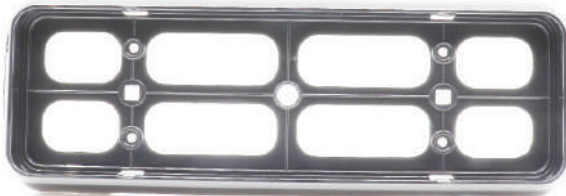

GloTrac 26057 Series LED Rear Combination Lamps

26057ARR-VBL

26057ARC-VBL

67057C

67057B

Part No.	Voltage	Housing	Stop	Tail	*D.I.	*REV	Wiring	Packaging
26057ARR-VBL	12-24V	Chrome	✓	✓	✓		520mm Fly Lead	Blister Packed
26057ARC-VBL	12-24V	Chrome	✓	✓	✓	✓	520mm Fly Lead	Blister Packed
26057ARC-BVBL	12-24V	Black	✓	✓	✓	✓	520mm Fly Lead	Blister Packed
26057ARC-BVBL	12-24V	Black	✓	✓	✓		520mm Fly Lead	Blister Packed
Spare								
67057B	Black Housing to Suit 26057							
67057C	Chrome Housing to Suit 26057							