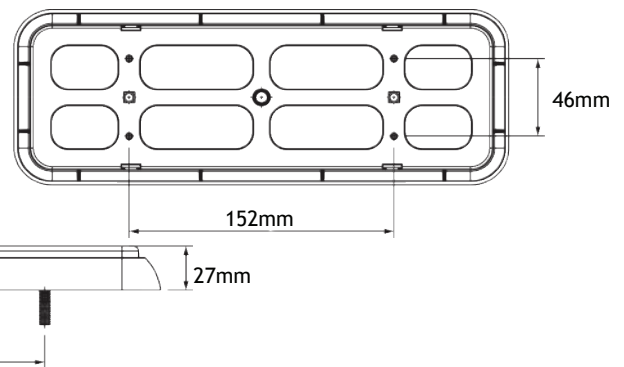

GloTrac 26057 Series LED Rear Combination Lamps

26057ARR-VBL

26057ARC-VBL

67057C

67057B

Part No.	Voltage	Housing	Stop	Tail	*D.I.	*REV	Wiring	Packaging
26057ARR-VBL	12-24V	Chrome	✓	✓	✓		520mm Fly Lead	Blister Packed
26057ARC-VBL	12-24V	Chrome	✓	✓	✓	✓	520mm Fly Lead	Blister Packed
26057ARC-BVBL	12-24V	Black	✓	✓	✓	✓	520mm Fly Lead	Blister Packed
26057ARC-BVBL	12-24V	Black	✓	✓	✓		520mm Fly Lead	Blister Packed
Spare								
67057B	Black Housing to Suit 26057							
67057C	Chrome Housing to Suit 26057							

*D.I : Direct Indicator * REV : Reverse