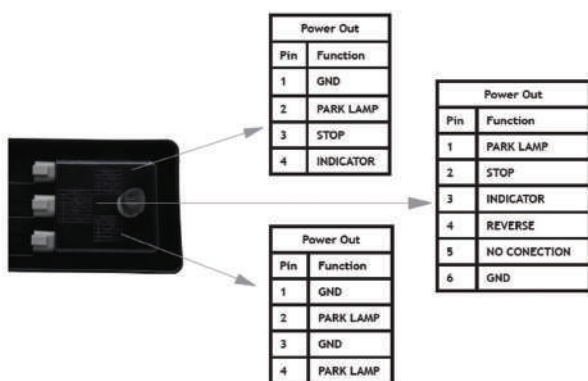

26007ARRP2-BV

Triple LED Rear Combination Lamps with Moulded Deutsch Connector

136901002011

3370168

Part No.	Voltage	stop	Tail	D.I.	REV	Reflex	Wiring	Packaging
26007ARRP2-BV	12-24V	✓	✓			✓	Moulded Deutsch Connectors	Boxed
26007AK-VBL	12-24V						Rear Indicator Insert Only (Amber)	Blister Packed
26007RK-VBL	12-24V						Stop/Tail Insert Only (Red)	Blister Packed
26007CK-VBL	12-24V						Reverse Insert Only (Clear/White)	Blister Packed
3370168							Adaptor Harness Kit to Suit 26016 & 26007	Blister Packed
136901002011							4-Way Cavity Plug	Blister Packed