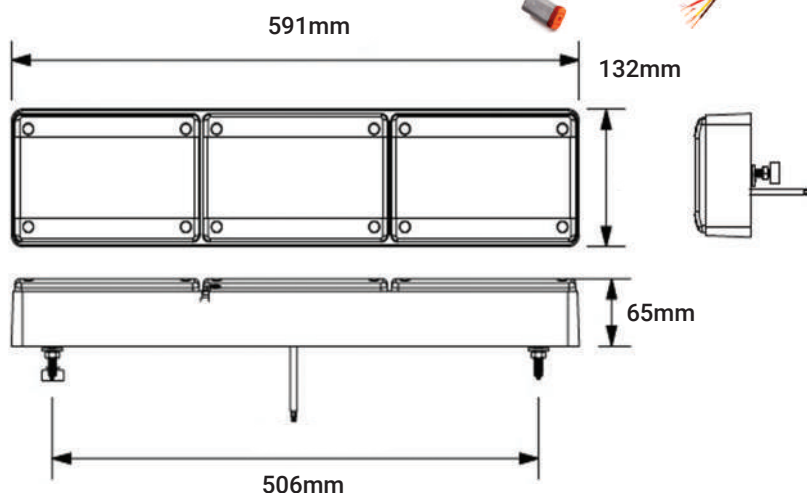

26007ARRP2-BV

Triple LED Rear Combination Lamps with Moulded Deutsch Connector

136901002011

3370168

Part No.	Voltage	stop	Tail	D.I.	REV	Reflex	Wiring	Packaging
26007ARRP2-BV	12-24V	✓	✓			✓	Moulded Deutsch Connectors	Boxed
26007AK-VBL	12-24V						Rear Indicator Insert Only (Amber)	Blister Packed
26007RK-VBL	12-24V						Stop/Tail Insert Only (Red)	Blister Packed
26007CK-VBL	12-24V						Reverse Insert Only (Clear/White)	Blister Packed
3370168							Adaptor Harness Kit to Suit 26016 & 26007	Blister Packed
136901002011							4-Way Cavity Plug	Blister Packed