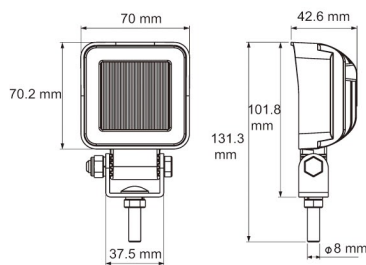

NEW PRODUCT

LED WORK LAMP

- Compact design suits various applications
- Low power consumption
- Budget version

Std pack qty: 50

Part No.	Voltage	Flood	3 SMD high power LEDs			Current Draw	Connection	Weight	IP Rating
			watt	lumen	HV CD				
22817-B	12~36V	✓	9	600	900	13.5V at 0.68A 28V at 0.33A	280mm cable	173g	IP69K

Material				Resistant				
lens	housing	bracket	hardware	water	dust	shock	warpage	temperature
PC	aluminum	stainless steel	stainless steel	✓	✓	✓	✓	-30°C~50°C