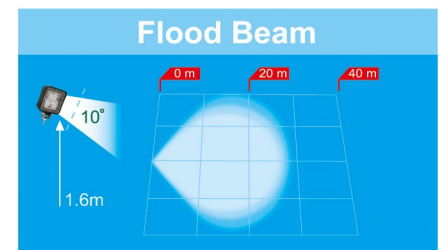

NEW PRODUCT

LED WORK LAMP

- Compact design suits various applications
- Low power consumption
- Budget version

Std pack qty: 50

Part No.	Voltage	Flood	3 SMD high power LEDs			Current Draw	Connection	Weight	IP Rating
			watt	lumen	HV CD				
22817-B	12~36V	✓	9	600	900	13.5V at 0.68A 28V at 0.33A	280mm cable	173g	IP69K

Material				Resistant				
lens	housing	bracket	hardware	water	dust	shock	warpage	temperature
PC	aluminum	stainless steel	stainless steel	✓	✓	✓	✓	-30°C~50°C