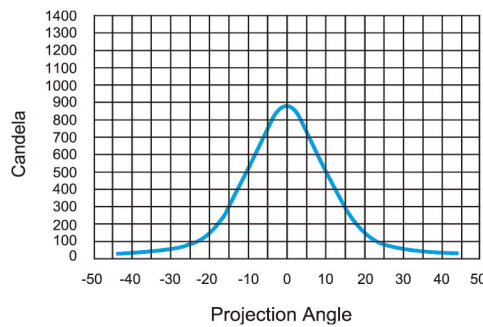

NEW PRODUCT

LED WORK LAMP

- Compact design suits various applications
- Low power consumption
- Budget version

Std pack qty: 50

Part No.	Voltage	Flood	3 SMD high power LEDs			Current Draw	Connection	Weight	IP Rating
			watt	lumen	HV CD				
22817-B	12~36V	✓	9	600	900	13.5V at 0.68A 28V at 0.33A	280mm cable	173g	IP69K

Material				Resistant				
lens	housing	bracket	hardware	water	dust	shock	warpage	temperature
PC	aluminum	stainless steel	stainless steel	✓	✓	✓	✓	-30°C~50°C