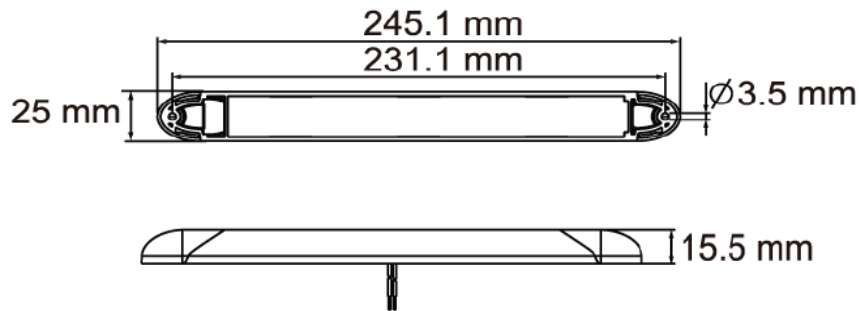

22785 Series LED Interior Lamp

22785CKS-WV

Part No.	Voltage	Hosing	Raw Lumen	Effective Lumen	Operating Temperature	Wiring	Packaging
22785KS-WV	12-24V	White	598	300	-30 °C to 50 °C	100mm Fly Lead	Poly Bag