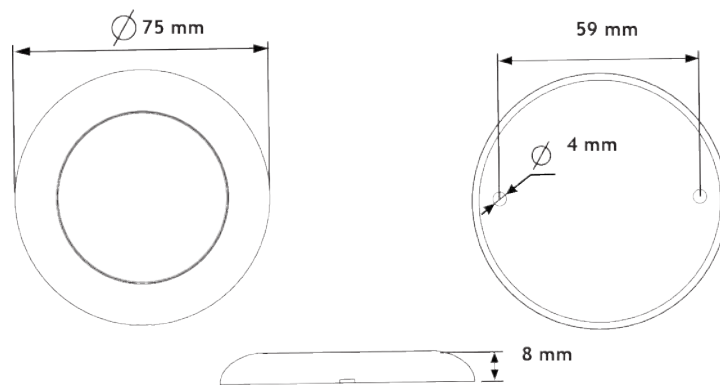

## 22784 Series LED Interior Lamps

22784 Series

Part No.	Voltage	Raw Lumen	Effective Lumen	Operating Temperature	Bezel	Wiring	Packaging
22784CK-V	12-24V	665	323	-30°C to 50°C	Chrome	100mm Cable	Poly Bag

- ◆ IP67 Rated
- ◆ 12/24 Dual Voltage
- ◆ 665 Raw Lumen
- ◆ 323 Effective Lumen
- ◆ Operating Temperature: -30°C to 50°C
- ◆ Ultra slim profile
- ◆ 100mm Fly Lead
- ◆ Surface mounting design
- ◆ 5 Year Warranty