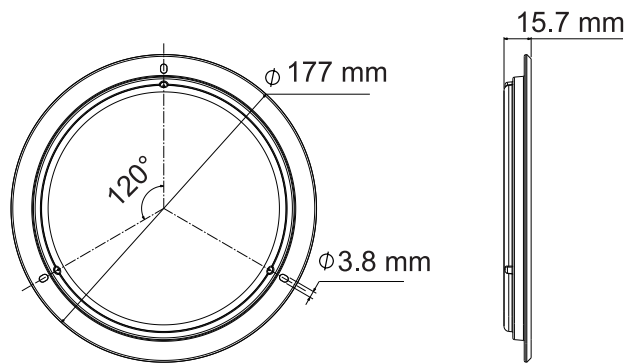

22781 Series LED Interior Lamps

22781CK-WV

Part No.	Voltage	Raw Lumen	Effective Lumen	Operating Temperature	Bezel	Wiring	Packaging
22781CK-WV	12-24V	2594	1308	-30 °C to 50 °C	White	200mm Cable	Poly Bag

- ◆ IP67 Rated
- ◆ 12/24 Dual Voltage
- ◆ 2594 Raw Lumen
- ◆ 1308 Effective Lumen
- ◆ Operating Temperature: -30°C to 50°C
- ◆ Ultra slim profile
- ◆ 100mm Fly Lead
- ◆ Superior brightness output
- ◆ 5 Year Warranty