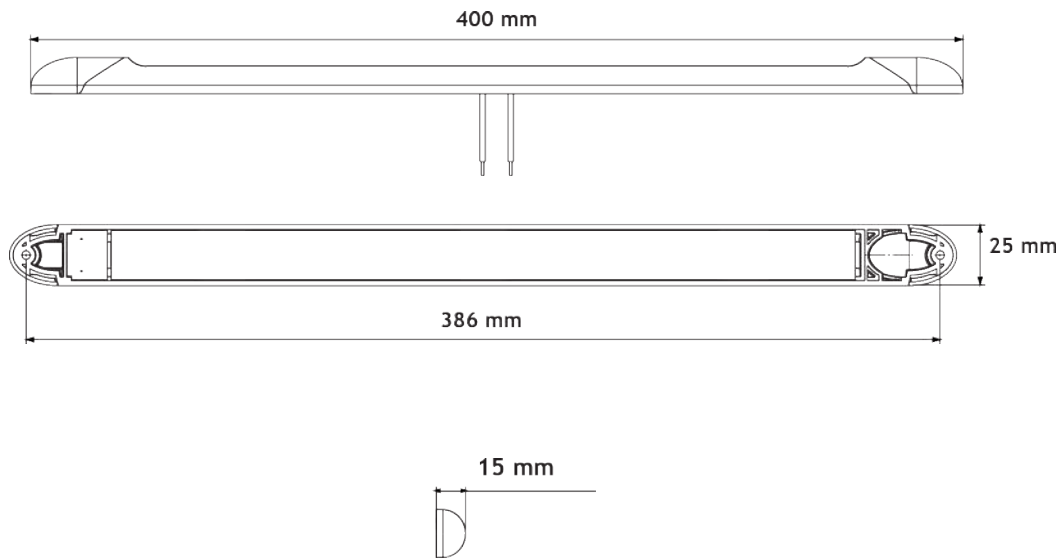

22776 Series Interior Strip Lamp with On/Off Switch

22776CKS-WV

Part No.	Voltage	Hosing	Raw Lumen	Effective Lumen	Operating Temperature	Wiring	Packaging
22776CKS-WV	12-24V	Chrome	1197	600	-30°C to 50°C	100mm Fly Lead	Poly Bag