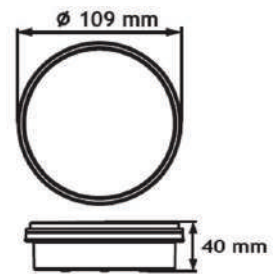

55227

Chrome Cover with Visor Chrome Cover

Part No.	Voltage	Lens Colour	LED Colour	Stop	Tail	D.I.	REV	Wiring	Packaging
22551WAK-V	12-24V	●	●			✓		180mm Hard Wired	Poly Bag
22551WAK-VBL	12-24V	●	●			✓		180mm Hard Wired	Blister Packed
22551WRK-V	12-24V	●	●	✓	✓			180mm Hard Wired	Poly Bag
22551WRK-VBL	12-24V	●	●	✓	✓			180mm Hard Wired	Blister Packed
22551NWCK-V	12-24V	○	○				✓	180mm Hard Wired	Poly Bag
22551NWCK-VBL	12-24V	○	○				✓	180mm Hard Wired	Blister Packed
22551WCAK_V	12-24V	○	●			✓		180mm Hard Wired	Poly Bag
22551WCAK_VBL	12-24V	○	●			✓		180mm Hard Wired	Blister Packed
22551WCRK_V	12-24V	○	●	✓	✓			180mm Hard Wired	Poly Bag
22551WCAK_V	12-24V	○	●	✓	✓			180mm Hard Wired	Blister Packed
Spare Parts/Accessories									
55227	4" Round Rubber Grommet to Suit 22551 Series								
57227	4" Round Chrome Cover with Visor								
57227-1	4" Round Chrome Cover with Visor								