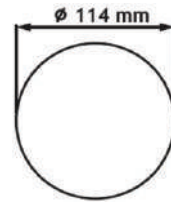

55227

Chrome Cover with Visor Chrome Cover

Part No.	Voltage	Lens Colour	LED Colour	Stop	Tail	D.I.	REV	Wiring	Packaging
22551WAK-V	12-24V	●	●			✓		180mm Hard Wired	Poly Bag
22551WAK-VBL	12-24V	●	●			✓		180mm Hard Wired	Blister Packed
22551WRK-V	12-24V	●	●	✓	✓			180mm Hard Wired	Poly Bag
22551WRK-VBL	12-24V	●	●	✓	✓			180mm Hard Wired	Blister Packed
22551NWCK-V	12-24V	○	○				✓	180mm Hard Wired	Poly Bag
22551NWCK-VBL	12-24V	○	○				✓	180mm Hard Wired	Blister Packed
22551WCAK_V	12-24V	○	●			✓		180mm Hard Wired	Poly Bag
22551WCAK_VBL	12-24V	○	●			✓		180mm Hard Wired	Blister Packed
22551WCRK_V	12-24V	○	●	✓	✓			180mm Hard Wired	Poly Bag
22551WCAK_V	12-24V	○	●	✓	✓			180mm Hard Wired	Blister Packed
Spare Parts/Accessories									
55227	4" Round Rubber Grommet to Suit 22551 Series								
57227	4" Round Chrome Cover with Visor								
57227-1	4" Round Chrome Cover with Visor								