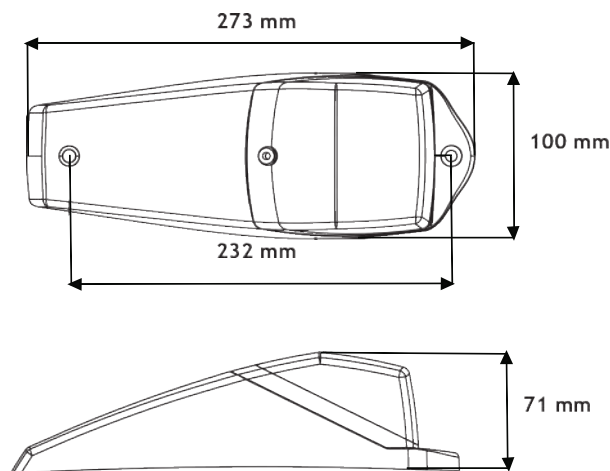

LED Cab Marker Lamps

22407AK-V

22407CK-V

22407CAK-V

Part No.	Voltage	Lens Color	LED Color	Wiring	Packaging
22407AK-VBL	12-24V	●	●	190mm Cable	Blister Packed
22407CAK-VBL	12-24V	○	○	190mm Cable	Blister Packed
22407CK-VBL	12-24V	○	○	190mm Cable	Blister Packed