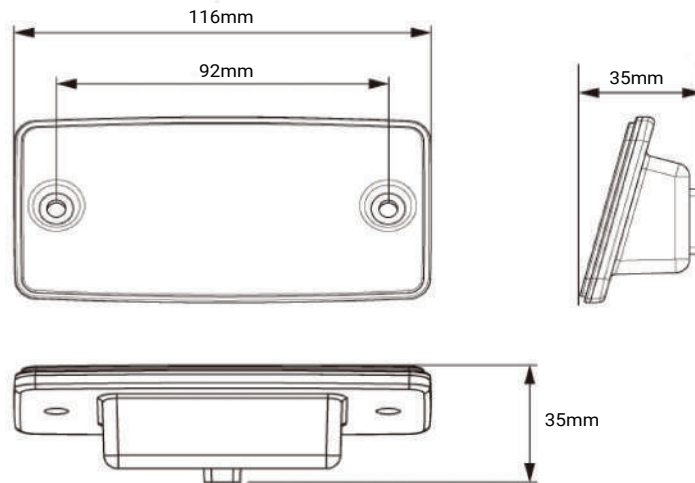

LED Cab Marker Lamps

22404C-V

22404A-V

22404CA-V

Part No.	Voltage	Lens Color	LED Color	Wiring	Packaging
22404A-VBL	12-24V	●	●	190mm Cable	Blister Packed
22404CA-VBL	12-24V	○	●	190mm Cable	Blister Packed
22404C-VBL	12-24V	○	○	190mm Cable	Blister Packed