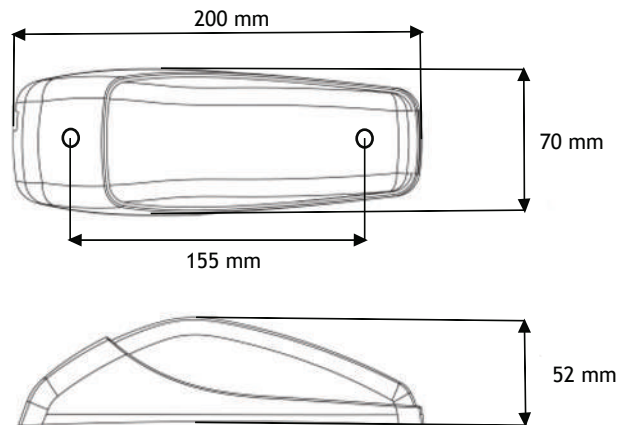

LED Cab Marker Lamps

| Part No. | Voltage | Lens Color | LED Color | Wiring | Packaging |
|--------------|---------|------------|-----------|-------------|----------------|
| 22403AK-VBL | 12V | ● | ● | 190mm Cable | Blister Packed |
| 22403CAK-VBL | 12V | ● | ● | 190mm Cable | Blister Packed |
| 22403CK-VBL | 12V | ○ | ○ | 190mm Cable | Blister Packed |