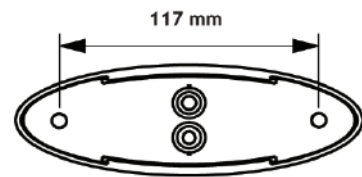

LED Marker Lamps

22372AK-V

22372CAK-V

Part No.	Voltage	Lens Color	LED Color	Side	Wiring	Packaging
22336WAK-VBL	12-24V	●	●	✓	140mm Cable	Blister Packed
22336WCAAK-V	12-24V	○	●	✓	140mm Cable	Blister Packed