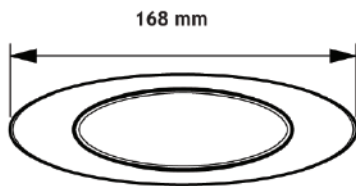

LED Marker Lamps

22372AK-V

22372CAK-V

Part No.	Voltage	Lens Color	LED Color	Side	Wiring	Packaging
22336WAK-VBL	12-24V	●	●	✓	140mm Cable	Blister Packed
22336WCAAK-V	12-24V	○	●	✓	140mm Cable	Blister Packed