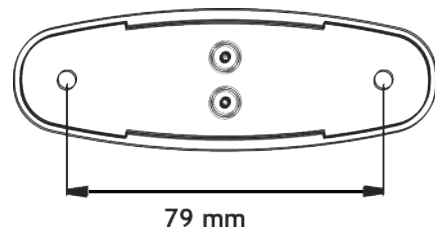

22354 Series LED Marker Lamps

22354AK-V

22354RK-V

22354CK-V

Part No.	Voltage	Lens Color	LED Color	Front	Side	Rear	Wiring	Packaging
22354AK-VBL	12-24V	●	●		✓		150mm Cable	Blister Packed
22354RK-VBL	12-24V	●	●			✓	150mm Cable	Blister Packed
22354CK-VBL	12-24V	○	○	✓			150mm Cable	Blister Packed