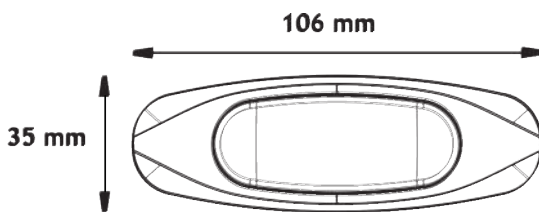

22354 Series LED Marker Lamps

22354AK-V

22354RK-V

22354CK-V

Part No.	Voltage	Lens Color	LED Color	Front	Side	Rear	Wiring	Packaging
22354AK-VBL	12-24V	●	●		✓		150mm Cable	Blister Packed
22354RK-VBL	12-24V	●	●			✓	150mm Cable	Blister Packed
22354CK-VBL	12-24V	○	○	✓			150mm Cable	Blister Packed