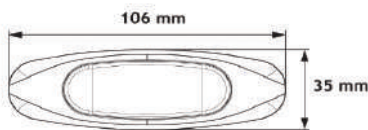

# LED Cab Marker Lamps

22340NA-1V

22340NR-1V

22340NC-1V

22340NCAR-1V

Part No.	Voltage	Lens Color	LED Color	Front	Side	Rear	Wiring	Packaging
22340NA-1VBL	12-24V	●	●	✓	✓		130mm Cable	Blister Packed
22340NCA-1VBL	12-24V	○	●	✓	✓		130mm Cable	Blister Packed
22340NCAR-1VBL	12-24V	○	● ●		✓		130mm Cable	Blister Packed
22340NR-1VBL	12-24V	●	●			✓	130mm Cable	Blister Packed
22340NCR-1VBL	12-24V	○	●			✓	130mm Cable	Blister Packed
22340NC-1VBL	12-24V	○	○	✓			130mm Cable	Blister Packed