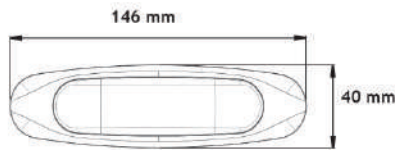

LED Cab Marker Lamps

22339NA-1V

22339NR-1V

22339NC-1V

22339CAR-1V

Part No.	Voltage	Lens Color	LED Color	Front	Side	Rear	Wiring	Packaging
22339CAR-VBL	12-24V	○	● ●		✓		130mm Cable	Blister Packed
22339NA-1VBL	12-24V	●	●		✓		130mm Cable	Blister Packed
22339NCA-1VBL	12-24V	○	●		✓		130mm Cable	Blister Packed
22339NC-1VBL	12-24V	○	○	✓			130mm Cable	Blister Packed
22339NCR-1VBL	12-24V	○	●			✓	130mm Cable	Blister Packed
22339NR-1VBL	12-24V	●	●			✓	130mm Cable	Blister Packed