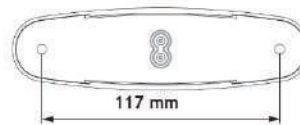

LED Cab Marker Lamps

22339NA-1V

22339NR-1V

22339NC-1V

22339CAR-1V

Part No.	Voltage	Lens Color	LED Color	Front	Side	Rear	Wiring	Packaging
22339CAR-VBL	12-24V	○	● ●		✓		130mm Cable	Blister Packed
22339NA-1VBL	12-24V	●	●		✓		130mm Cable	Blister Packed
22339NCA-1VBL	12-24V	○	●		✓		130mm Cable	Blister Packed
22339NC-1VBL	12-24V	○	○	✓			130mm Cable	Blister Packed
22339NCR-1VBL	12-24V	○	●			✓	130mm Cable	Blister Packed
22339NR-1VBL	12-24V	●	●			✓	130mm Cable	Blister Packed