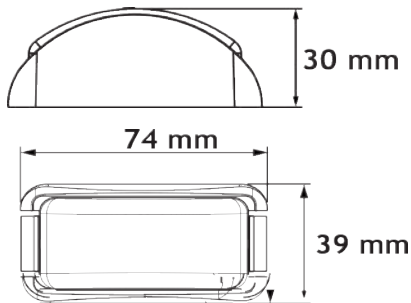

LED Marker Lamps

Part No.	Voltage	Housing	Lens Color	LED Color	Front	Side	Side Indicator	Rear	Wiring	Packaging
22336WAK-VBL	12-24V	Chrome	●	●		✓			150mm Cable	Blister Packed
22336WCAAK-V	12-24V	Chrome	○	●●			✓		150mm Cable	Poly Bag
22336WCAAK-VBL	12-24V	Chrome	○	●●			✓		150mm Cable	Blister Packed
22336WCAK-VBL	12-24V	Chrome	○	●		✓			150mm Cable	Blister Packed
22336WCARK-BV	12-24V	Black	○	●●		✓			150mm Cable	Poly Bag
22336WCARK-V	12-24V	Chrome	○	●●		✓			150mm Cable	Poly Bag
22336WCARK-VBL	12-24V	Chrome	○	●●		✓			150mm Cable	Blister Packed
22336WCK-V	12-24V	Chrome	○	○	✓				150mm Cable	Poly Bag
22336WCRK-V	12-24V	Chrome	○	●				✓	150mm Cable	Poly Bag
22336WRK-VBL	12-24V	Chrome	●	●				✓	150mm Cable	Blister Packed
Spare Parts										
52336	Chrome Housing to suit 22336 Series									
52336B	Black Housing to suit 22336 Series