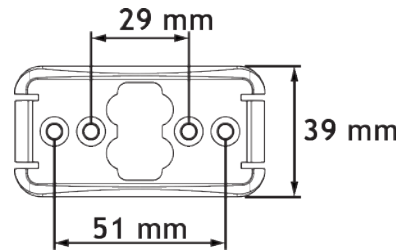

52336B

Part No.	Voltage	Housing	Lens Color	LED Color	Front	Side	Side Indicator	Rear	Wiring	Packaging
22336WAK-VBL	12-24V	Chrome	●	●		✓			150mm Cable	Blister Packed
22336WCAAK-V	12-24V	Chrome	○	●●			✓		150mm Cable	Poly Bag
22336WCAAK-VBL	12-24V	Chrome	○	●●			✓		150mm Cable	Blister Packed
22336WCAK-VBL	12-24V	Chrome	○	●		✓			150mm Cable	Blister Packed
22336WCARK-BV	12-24V	Black	○	●●		✓			150mm Cable	Poly Bag
22336WCARK-V	12-24V	Chrome	○	●●		✓			150mm Cable	Poly Bag
22336WCARK-VBL	12-24V	Chrome	○	●●		✓			150mm Cable	Blister Packed
22336WCK-V	12-24V	Chrome	○	○	✓				150mm Cable	Poly Bag
22336WCRK-V	12-24V	Chrome	○	●				✓	150mm Cable	Poly Bag
22336WRK-VBL	12-24V	Chrome	●	●				✓	150mm Cable	Blister Packed
Spare Parts										
52336	Chrome Housing to suit 22336 Series									
52336B	Black Housing to suit 22336 Series