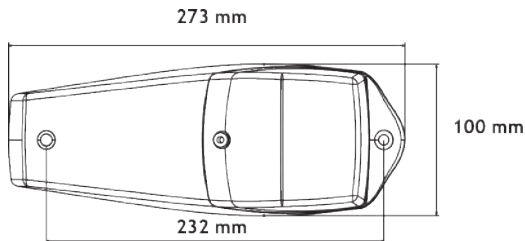

LED Cab Marker Lamps

22075NAK-1V

22075NCK-1V

22075NCK-1V

Part No.	Voltage	Lens Color	LED Color	Wiring	Packaging
22075NAK-1VBL	12-24V	●	●	190mm Cable	Blister Packed
22075NCAK-1VBL	12-24V		●	190mm Cable	Blister Packed
22075NCK-1VBL	12-24V	○	○	190mm Cable	Blister Packed