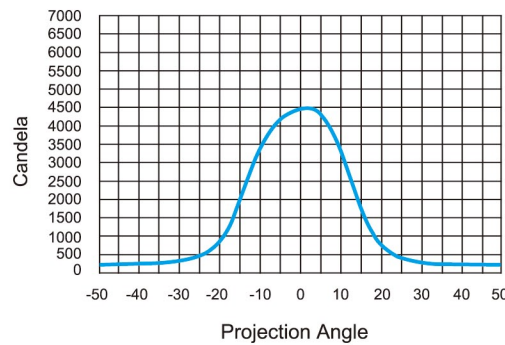

## LED WORK LAMP

Std pack qty: 20

Part No.	Voltage	Flood	9 SMD high power LEDs			Current Draw	Connection	Weight	IP Rating
			watt	lumen	HV CD				
22815-B	12~36V	✓	20	1800	<b>4500</b>	13.5V at 1.5A 28V at 0.73A	280mm cable	685g	IP69K