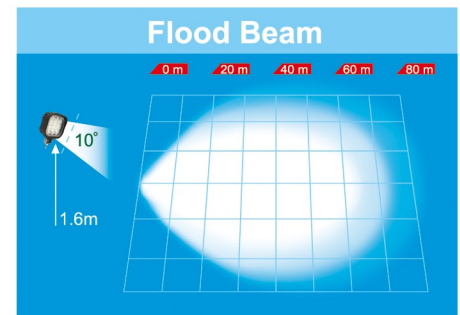

## LED WORK LAMP

Std pack qty: 20

Part No.	Voltage	Flood	9 SMD high power LEDs			Current Draw	Connection	Weight	IP Rating
			watt	lumen	HV CD				
22815-B	12~36V	✓	20	1800	<b>4500</b>	13.5V at 1.5A 28V at 0.73A	280mm cable	685g	IP69K