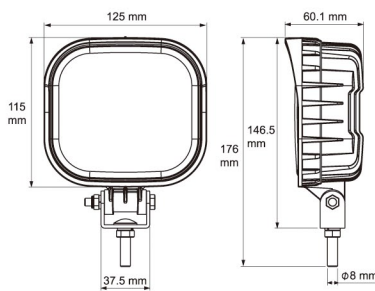

## LED WORK LAMP

Std pack qty: 20

Part No.	Voltage	Flood	9 SMD high power LEDs			Current Draw	Connection	Weight	IP Rating
			watt	lumen	HV CD				
22815-B	12~36V	✓	20	1800	<b>4500</b>	13.5V at 1.5A 28V at 0.73A	280mm cable	685g	IP69K

Material				Resistant				
lens	housing	bracket	hardware	water	dust	shock	warpage	temperature
PC	aluminum	stainless steel	stainless steel	✓	✓	✓	✓	-30°C~50°C