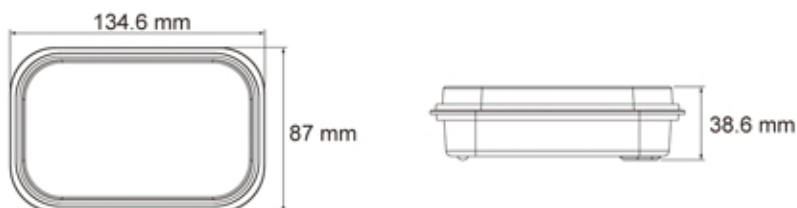

LED REAR LAMP

Blister std pack qty : 40

Bulk std pack qty : 40

Part No.	Voltage	Stop	Tail	D.I.	Reverse	Connection	Spares
							grommet
22018AK-1V	12/24V			✓		Delphi connector	✓
22018RK-1V	12/24V	✓	✓			Delphi connector	✓
22018CK-1V	12/24V				✓	Delphi connector	✓
22018WAK-V	12/24V			✓		bullet terminal	✓
22018WRK-V	12/24V	✓	✓			bullet terminal	✓
22018WCK-V	12/24V				✓	bullet terminal	✓